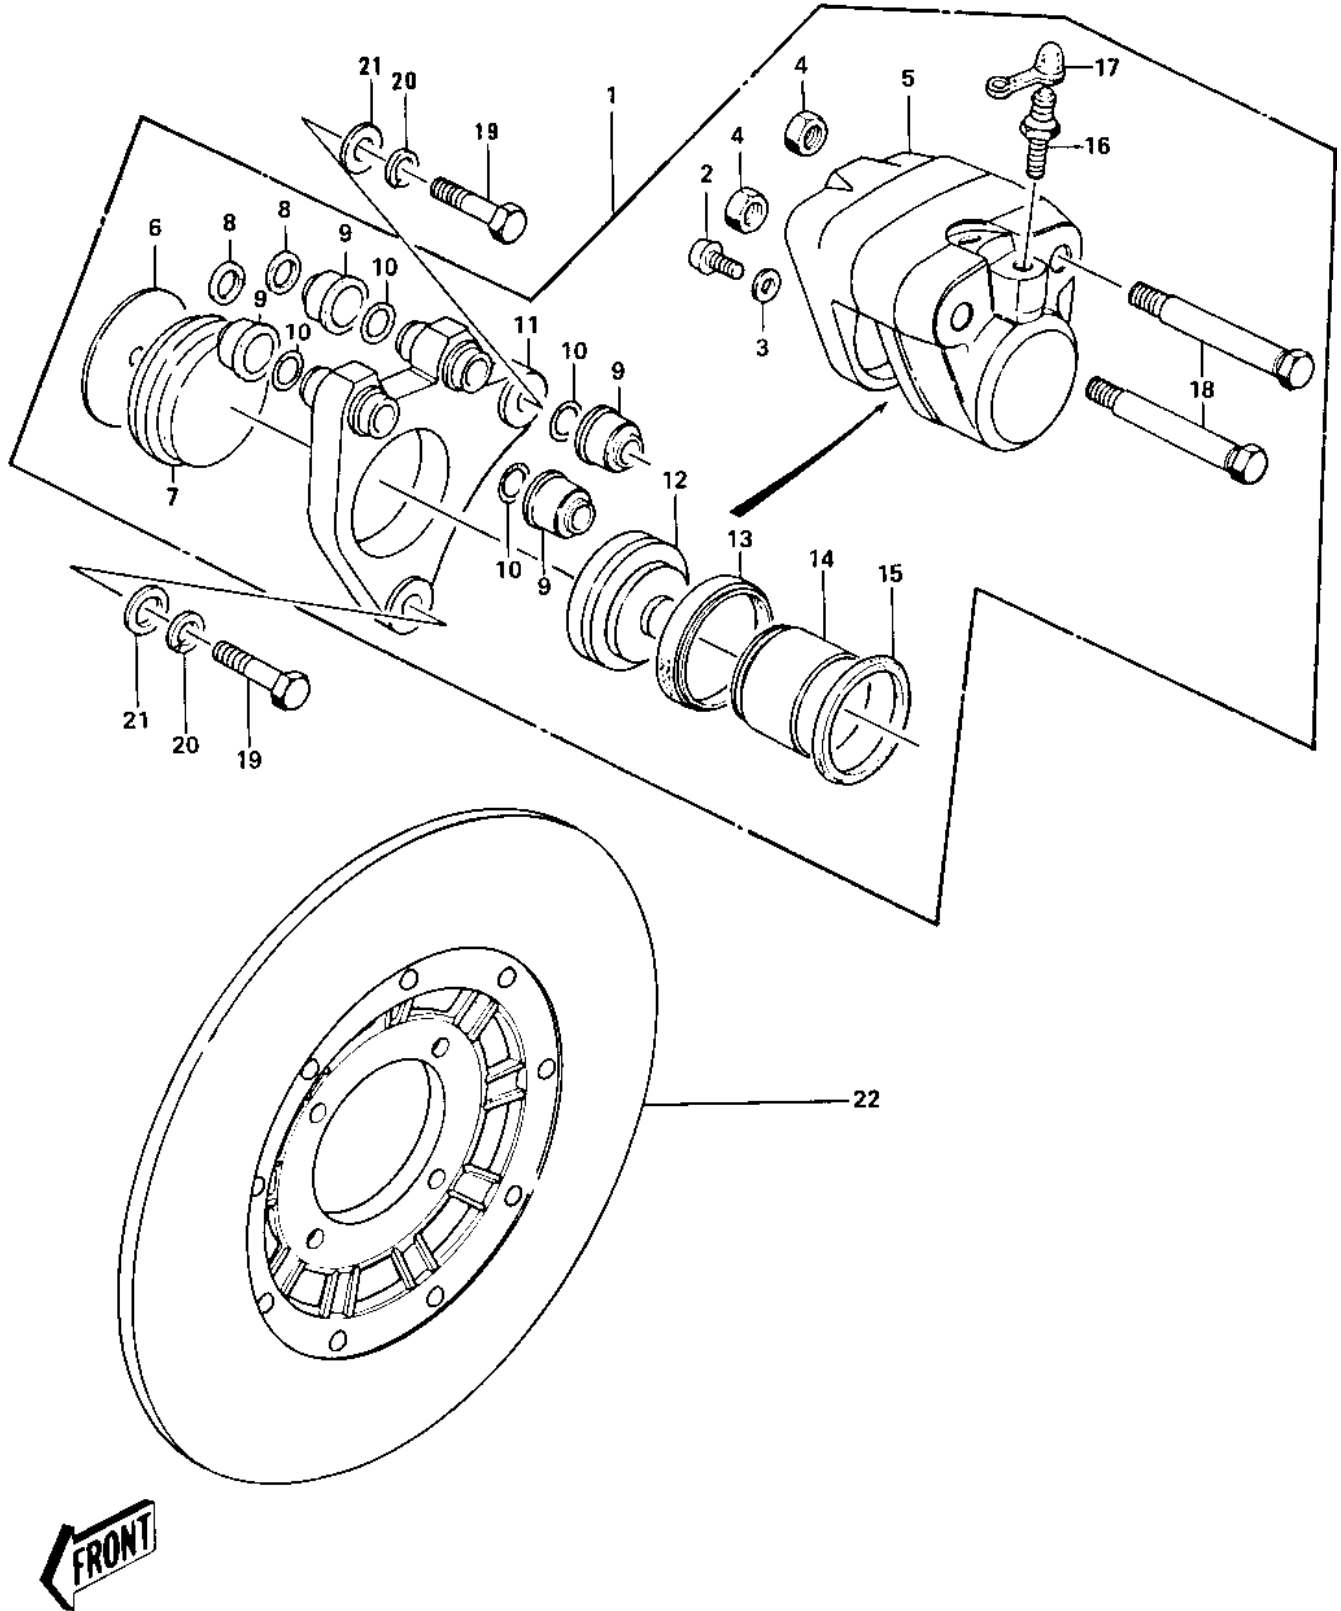

1976 KZ900-A4 PARTS DIAGRAM

FRONT BRAKE

1976 KZ900-A4 PARTS LIST

FRONT BRAKE

ITEM NAME	PART NUMBER	QUANTITY
CALIPER ASSY,FRONT (Ref # 1)	43041-017	1
SCREW PAN HEAD 6X12 (Ref # 2)	220B0612	1
WASHER SPRING 6MM (Ref # 3)	461F0600	1
NUT 10MM (Ref # 4)	315B1000	2
CALIPER (Ref # 5)	43042-008	1
SPACER (Ref # 6)	43040-004	1
PAD B (Ref # 7)	43051-006	1
PLUG (Ref # 8)	43088-002	2
DUST SHILD,SHAFT (Ref # 9)	43052-005	4
"O" RING (Ref # 10)	43053-006	4
HOLDER,CALIPER (Ref # 11)	43044-008	1
PAD A (Ref # 12)	43050-5001	1
PAD SET,(FRONT) (Ref # 12)	43050-5001	1
DUST SEALD,RUBBER (Ref # 13)	43054-003	1
PISTON,CALIPER (Ref # 14)	43048-006	1
RING,PISTON SEAL (Ref # 15)	43049-002	1
RING,DUST SEAL (Ref # 16)	43085-001	1
BLEEDER SET (Ref # 16)	43085-001	1
CAP,BREEDER (Ref # 17)	43057-003	1
BOLT (Ref # 18)	43045-006	2
BOLT (Ref # 19)	92007-032	2
WASHER SPRING 10MM (Ref # 20)	461F1000	2
WASHER PLAIN 10MM (Ref # 21)	410B1000	2
DISC PLATE,FRONT (Ref # 22)	41080-005	1