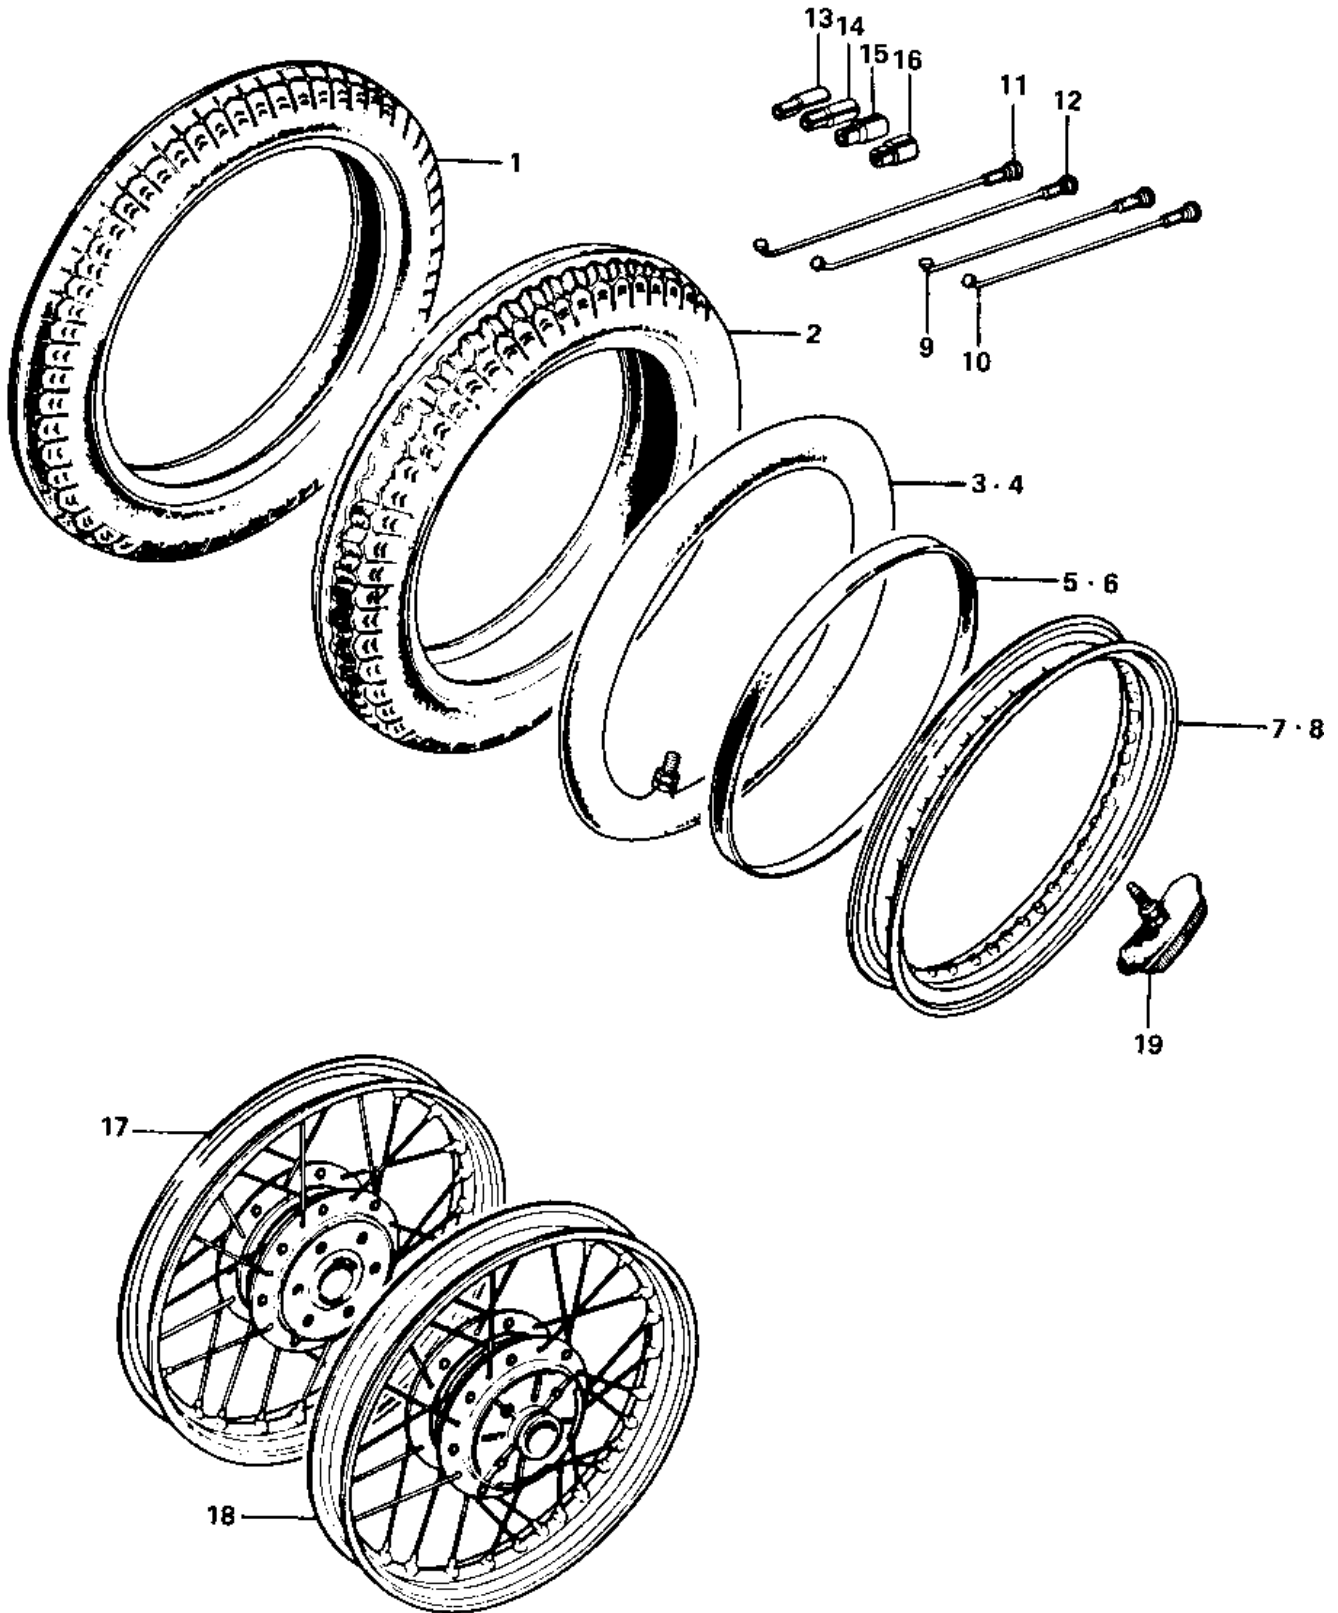

1976 KZ900-A4 PARTS DIAGRAM

WHEELS/TIRES

1976 KZ900-A4 PARTS LIST

WHEELS/TIRES

ITEM NAME	PART NUMBER	QUANTITY
TIRE 325H-19 F6B F (Ref # 1)	41021-038	1
TIRE 400H-18 K87 R (Ref # 2)	41021-039	1
*** N.L.A.*** (Canada) (Ref # 3)	41022-030	1
TUBE 350/375/410-18 (Ref # 4)	41022-031	1
BAND RIM (Ref # 5)	41023-015	1
BAND,RIM,4.00/5.10-18 (Ref # 6)	41023-1006	1
RIM (Ref # 7)	41025-085	1
RIM,2.15BX18W (Ref # 8)	41025-049	1
SPOKE-ASY,FR INNER (Ref # 9)	41027-085	20
SPOKE-ASY,FR OUTER (Ref # 10)	41028-084	20
SPOKE-ASY,RR INNER (Ref # 11)	41027-057	20
SPOKE-ASY,RR OUTER (Ref # 12)	41028-057	20
WEIGHT,BALANCE,10G (Ref # 13)	41075-1007	AR
WEIGHT,BALANCE,10G (Ref # 13)	41075-1007	AR
WEIGHT,BALANCE,20G (Ref # 14)	41075-1008	AR
WEIGHT,BALANCE,20G (Ref # 14)	41075-1008	AR
WEIGHT,BALANCE,30G (Ref # 15)	41075-1009	AR
WEIGHT,BALANCE,30G (Ref # 15)	41075-1009	AR
WEIGHT,BALANCE,5G (Ref # 16)	41075-1010	AR
WEIGHT,BALANCE,5G (Ref # 16)	41075-1010	AR
WHEEL ASSY FRONT (Ref # 17)	41074-047	1
WHEEL ASST,REAR (Ref # 18)	42048-023	1
PROTECTOR-BEAD,2.15B (Ref # 19)	41024-008	2