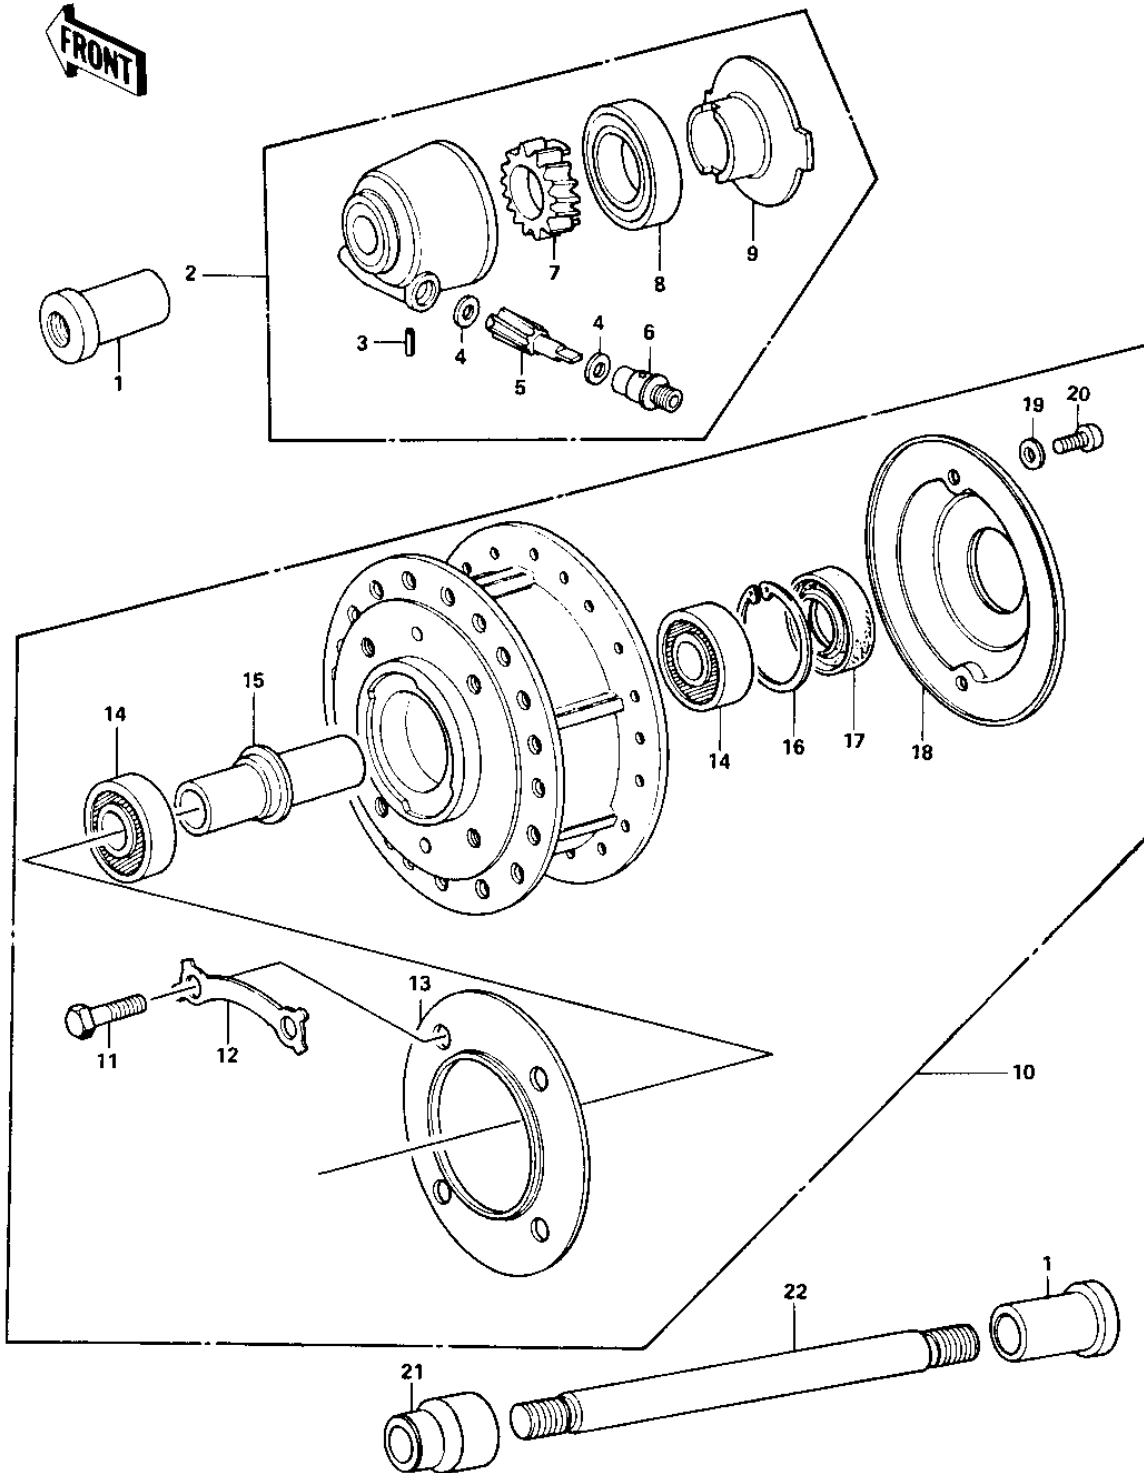

1976 KZ900-A4 PARTS DIAGRAM

FRONT HUB

1976 KZ900-A4 PARTS LIST

FRONT HUB

ITEM NAME	PART NUMBER	QUANTITY
COLLAR,FRONT AXLE (Ref # 1)	41069-033	2
GEAR BOX ASSY (Ref # 2)	41078-008	1
PIN,SPRING (Ref # 3)	41082-001	1
WASHER THRST SPD PINI (Ref # 4)	41063-001	2
PINION,SPEEDOMETER (Ref # 5)	41060-017	1
BUSH,SPEEDMETER CABLE (Ref # 6)	41062-005	1
GEAR,SPEEDOMETER (Ref # 7)	41059-026	1
OIL SEAL,BJN30427-C3 (Ref # 8)	654A304208	1
RECEIVER,GEAR (Ref # 9)	41064-013	1
DRUM-ASSY,FR BRK (Ref # 10)	41034-041	1
BOLT (Ref # 11)	92001-158	4
WASHER,LOCK (Ref # 12)	92088-023	2
DUST COVER (Ref # 13)	41042-014	1
BEARING BALL #6203 (Ref # 14)	601B6203	2
COLLAR,BRG (Ref # 15)	41039-028	1
RING, SNAP,43.5M/M (Ref # 16)	481J4000	1
OIL SEAL (Ref # 17)	654A254008	1
DUST COVER (Ref # 18)	41042-016	1
WASHER PLAIN 5MM (Ref # 19)	410B0500	2
SCREW PAN HEAD 5X12 (Ref # 20)	220B0512A	2
COLLAR,FRONT AXLE (Ref # 21)	41069-032	1
AXLE,FRONT (Ref # 22)	41068-049	1