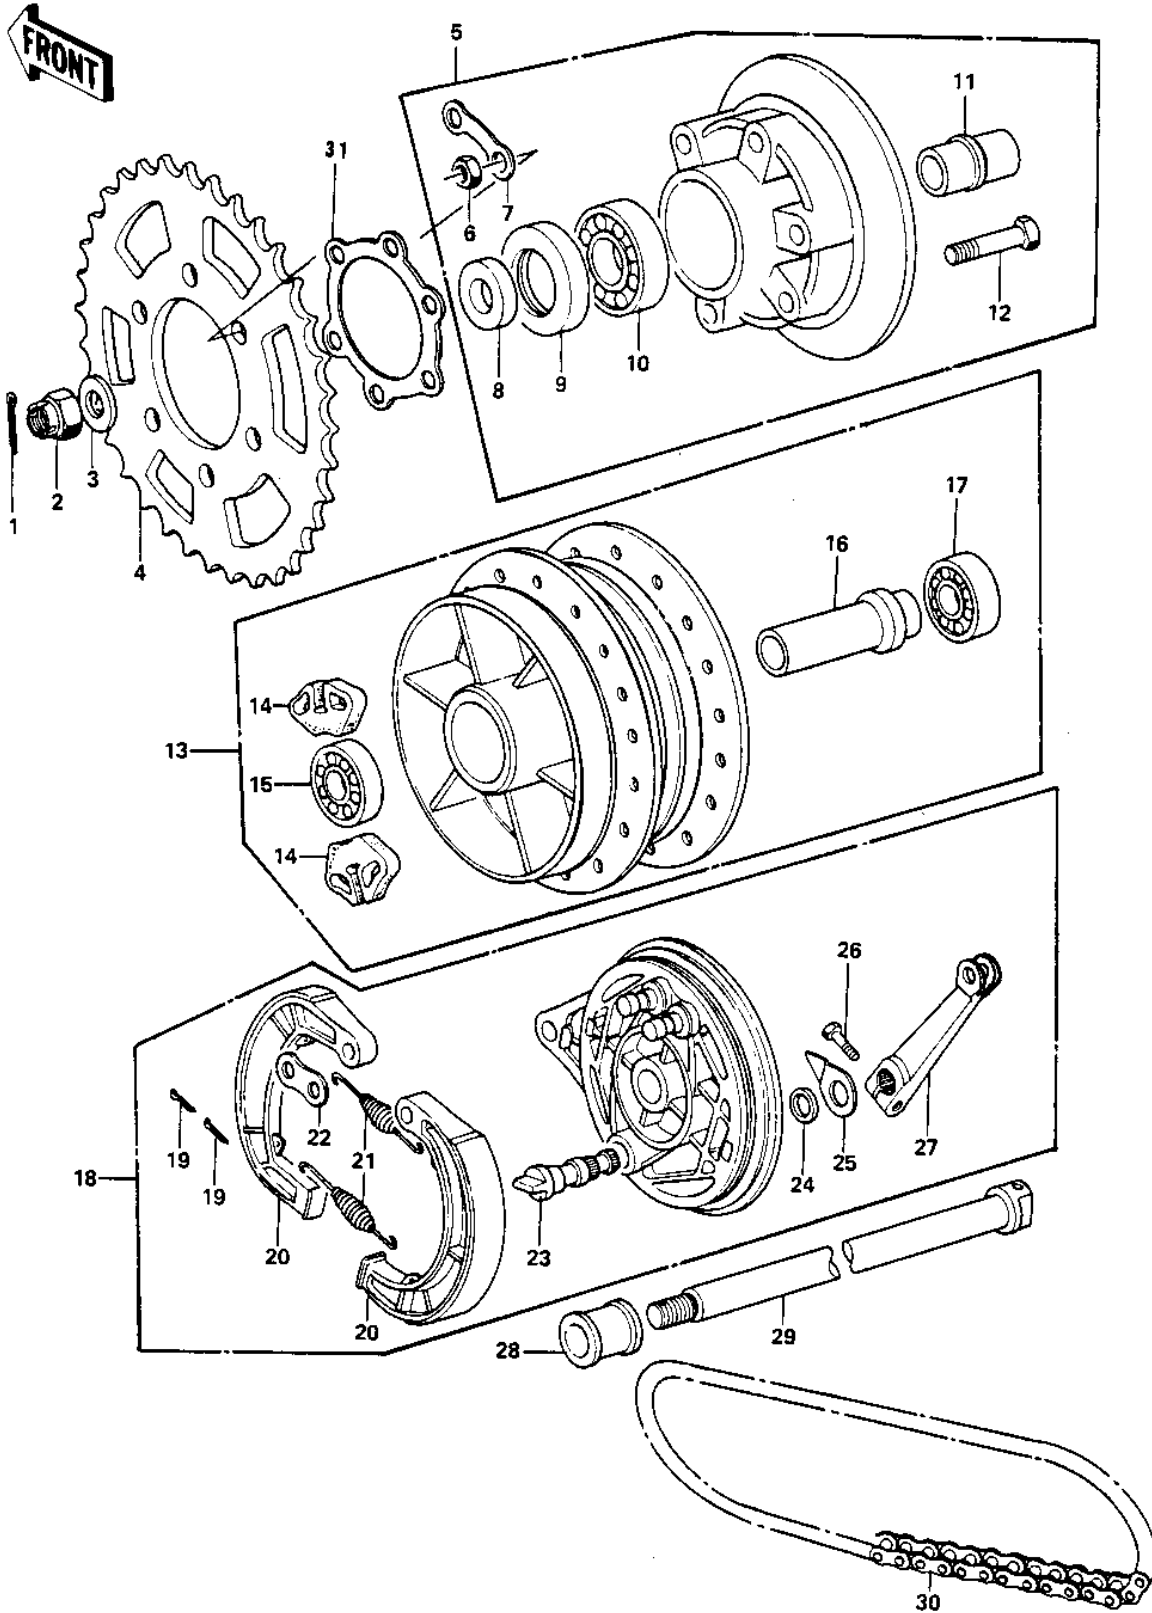

1976 KZ900-A4 PARTS DIAGRAM

REAR HUB/BRAKE/CHAIN

1976 KZ900-A4 PARTS LIST

REAR HUB/BRAKE/CHAIN

ITEM NAME	PART NUMBER	QUANTITY
PIN-COTTER,4.0X35 (Ref # 1)	550D4035	1
NUT CASTLE,18MM (Ref # 2)	42045-018	1
WASHER,PLAIN,20MM T= 4.5 (Ref # 3)	92022-248	AR
WASHER,PLAIN,20MM T-6.0 (Ref # 3)	92022-249	AR
REAR SPROCKET 35T (Ref # 4)	42041-118	1
COUPLING ASSY,RR HUB (Ref # 5)	42008-029	1
COUPLING ASSY,RR BRAK (Ref # 5)	42008-013	AL
NUT 10MM (Ref # 6)	42045-005	6
WASHER-LOCK (Ref # 7)	92088-013	3
COLLAR,RR HUB COUPLNG (Ref # 8)	42037-023	1
OIL SEAL (Ref # 9)	92050-027	1
BALL BEARING,#6206 (Ref # 10)	601B6206	1
SLEEV,RR HUB CUPLING (Ref # 11)	42036-015	1
BOLT-REAR SPROCKET (Ref # 12)	92003-087	6
DRUM ASSY,REAR BRAKE (Ref # 13)	42005-030	1
SHOCK DAMPER (Ref # 14)	42014-021	6
BEARING BALL #6304 (Ref # 15)	601B6304	1
SPACER-RR HUB BEARING (Ref # 16)	42010-021	1
BALL BEARING,#6304Z (Ref # 17)	601B6304Z	1
PANEL-ASY,RR BRK (Ref # 18)	42006-062	1
PIN COTTER 3.0X25 (Ref # 19)	550D3025	2
SHOE,BRAKE (Ref # 20)	41048-016	2
SPRING,BRAKE SHOE (Ref # 21)	41049-007	1
WASHER-BRAKE SHOE (Ref # 22)	41045-006	1
CAM SHAFT,BRAKE (Ref # 23)	41050-017	1
DUST SHIELD-BRAKE CAM (Ref # 24)	41051-003	1
INDICATOR,BRAKE SHOE (Ref # 25)	41085-004	1
BOLT-SMALL-UPSET 8X25 (Ref # 26)	115B0825	1
LEVER,REAR BRAKE CAM (Ref # 27)	42029-033	1

1976 KZ900-A4 PARTS LIST

REAR HUB/BRAKE/CHAIN

ITEM NAME	PART NUMBER	QUANTITY
COLLAR,REAR AXLE (Ref # 28)	42032-037	1
AXLE,REAR (Ref # 29)	42031-034	1
DR CHAIN 630X92 (Ref # 30)	92057-107	1
SPACER,REAR HUB (Ref # 31)	92026-108	1