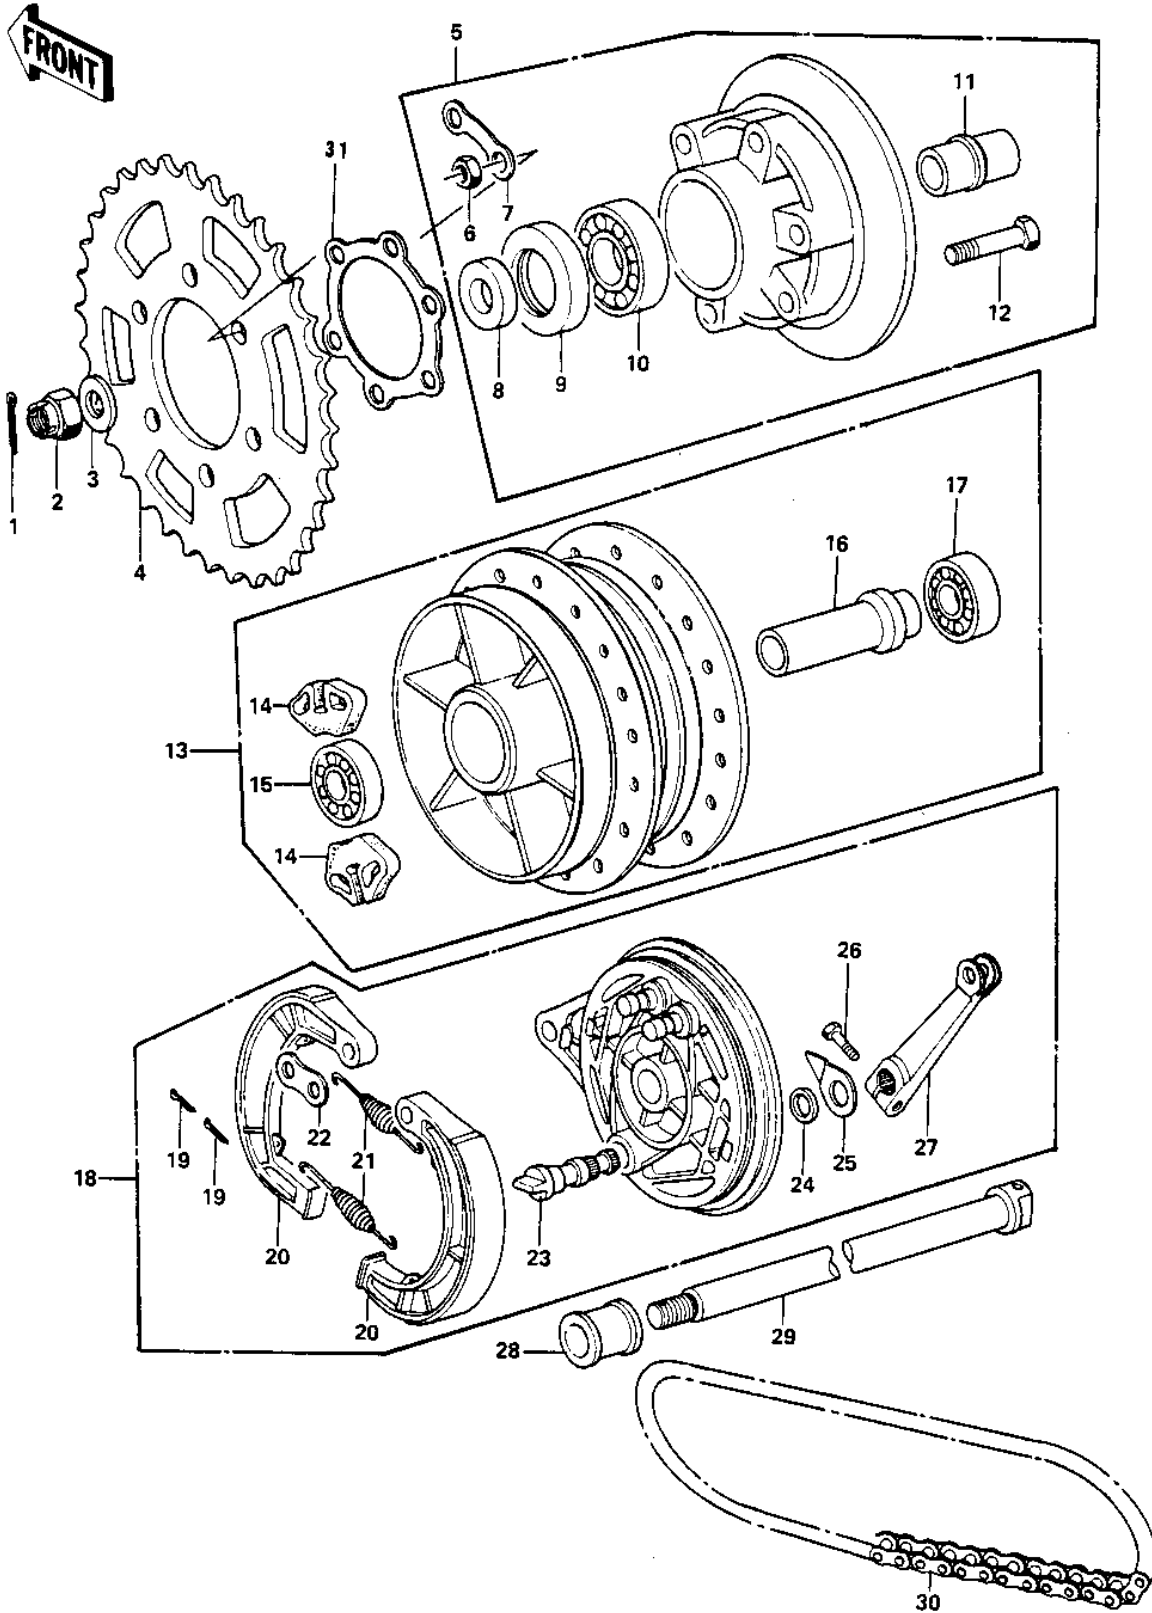

# 1977 KZ900-A5 PARTS DIAGRAM

## REAR HUB/BRAKE/CHAIN

## REAR HUB/BRAKE/CHAIN

ITEM NAME	PART NUMBER	QUANTITY
PIN-COTTER,4.0X35 (Ref # 1)	550D4035	
NUT CASTLE,18MM (Ref # 2)	42045-018	
WASHER,PLAIN,20MM T= 4.5 (Ref # 3)	92022-248	
WASHER,PLAIN,20MM T-6.0 (Ref # 3)	92022-249	
REAR SPROCKET 35T (Ref # 4)	42041-118	
COUPLING ASSY,RR HUB (Ref # 5)	42008-029	
COUPLING ASSY,RR BRAK (Ref # 5)	42008-013	
NUT 10MM (Ref # 6)	42045-005	
WASHER-LOCK (Ref # 7)	92088-013	
COLLAR,RR HUB COUPLNG (Ref # 8)	42037-023	
OIL SEAL (Ref # 9)	92050-027	
BALL BEARING,#6206 (Ref # 10)	601B6206	
SLEEV,RR HUB CUPLING (Ref # 11)	42036-015	
BOLT-REAR SPROCKET (Ref # 12)	92003-087	
DRUM ASSY,REAR BRAKE (Ref # 13)	42005-030	
SHOCK DAMPER (Ref # 14)	42014-021	
BEARING BALL #6304 (Ref # 15)	601B6304	
SPACER-RR HUB BEARING (Ref # 16)	42010-021	
BALL BEARING,#6304Z (Ref # 17)	601B6304Z	
PANEL-ASY,RR BRK (Ref # 18)	42006-062	
PIN COTTER 3.0X25 (Ref # 19)	550D3025	
SHOE,BRAKE (Ref # 20)	41048-016	
SPRING,BRAKE SHOE (Ref # 21)	41049-007	
WASHER-BRAKE SHOE (Ref # 22)	41045-006	
CAM SHAFT,BRAKE (Ref # 23)	41050-017	
DUST SHIELD-BRAKE CAM (Ref # 24)	41051-003	
INDICATOR,BRAKE SHOE (Ref # 25)	41085-004	
BOLT-SMALL-UPSET 8X25 (Ref # 26)	115B0825	
LEVER,REAR BRAKE CAM (Ref # 27)	42029-033	

## REAR HUB/BRAKE/CHAIN

ITEM NAME	PART NUMBER	QUANTITY
COLLAR,REAR AXLE (Ref # 28)	42032-037	
AXLE,REAR (Ref # 29)	42031-034	
DR CHAIN 630X92 (Ref # 30)	92057-107	
SPACER,REAR HUB (Ref # 31)	92026-108	