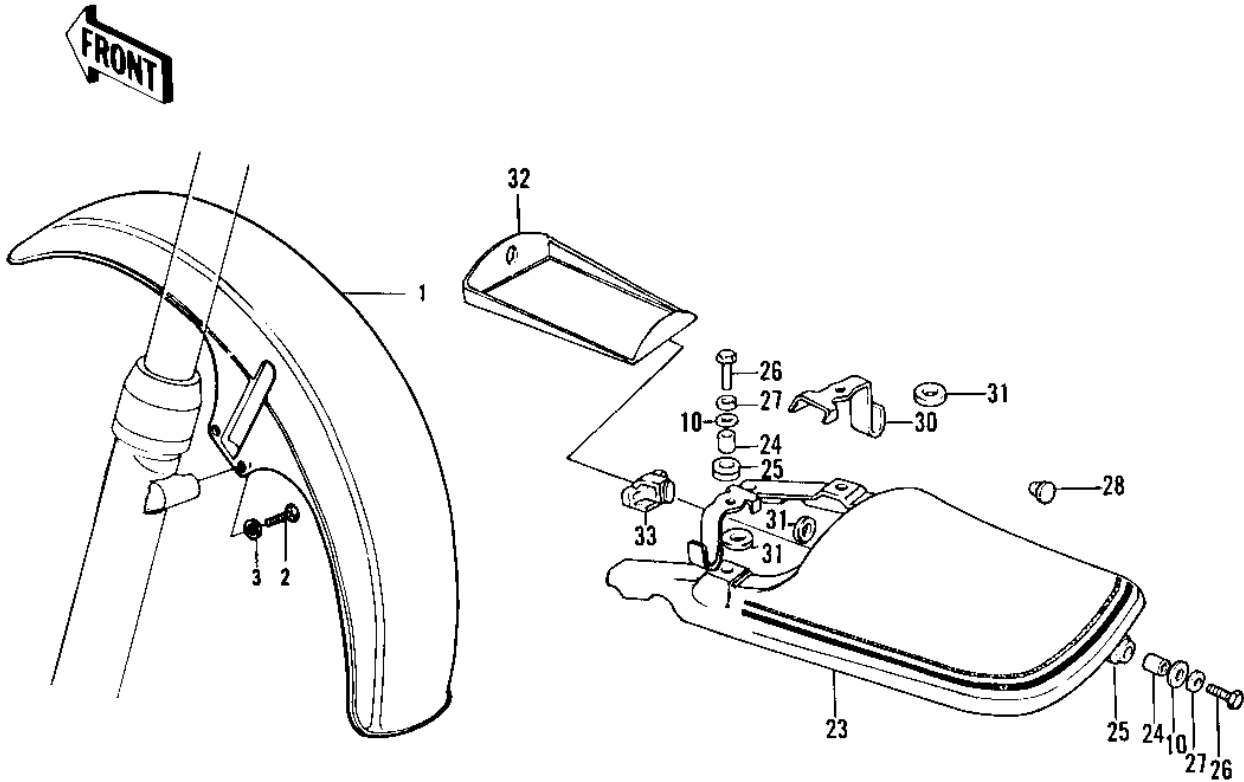

1976 KZ900-A4 PARTS DIAGRAM

FENDERS/SEAT COVER

F
—

102

1976 KZ900-A4 PARTS LIST

FENDERS/SEAT COVER

ITEM NAME	PART NUMBER	QUANTITY
FENDER-FR (Ref # 1)	35003-015	1
BOLT-SMALL-UPSET,8X16 (Ref # 2)	110B0816	4
WASHER SPRING 8MM (Ref # 3)	461F0800	4
FENDER-RR (Ref # 4)	35022-137	1
FENDER-RR (Ref # 5)	35022-072	1
BRACKET,REAR FENDER (Ref # 6)	35026-006	1
DAMPER RUBBER,RR FEND (Ref # 7)	92075-132	1
BOLT 6X22 (Ref # 8)	110B0622	2
WASHER SPRING 6MM (Ref # 9)	461F0600	6
WASHER,PLAIN,7MM (Ref # 10)	92022-228	4
RUBBER,FENDER COVER (Ref # 11)	92075-174	2
COLLAR,REAR FENDER (Ref # 12)	92027-162	2
DAMPER RUBBER (Ref # 13)	92075-175	2
WASHER PLAIN (Ref # 14)	92022-024	2
BOLT-UPSET,6X16 (Ref # 15)	110B0616	4
WASHER PLAIN 6MM (Ref # 16)	411B0600	4
GROMMET HARNESS 10MM (Ref # 17)	92071-019	1
STAY,REAR FENDER (Ref # 18)	35032-022	1
BOLT-UPSET,10X22 (Ref # 19)	113B1022	2
WASHER SPRING 10MM (Ref # 20)	461F1000	2
WASHER PLAIN 10MM (Ref # 21)	411B1000	2
WASHER-PL-10.5X26X2.3 (Ref # 22)	92022-044	2
COVER,RR FENDER,GREEN (Ref # 23)	53043-013-3M	1
COVER,RR FENDER,BROWN (Ref # 23)	53043-013-3N	1
COLLAR,REAR FENDER (Ref # 24)	92027-162	4
RUBBER,FENDER COVER (Ref # 25)	92075-174	4
BOLT-UPSET (Ref # 26)	116B0625	4
WASHER SPRING 6MM (Ref # 27)	461F0600	4
PLUG,BACKREST HOLE (Ref # 28)	92074-022	2

1976 KZ900-A4 PARTS LIST

FENDERS/SEAT COVER

ITEM NAME	PART NUMBER	QUANTITY
DAMPER RUBBER (Ref # 29)	92075-266	1
BRACKET,HELMET HOLDER (Ref # 30)	32122-010	2
DAMPER RUBBER (Ref # 31)	92075-175	4
CASE (Ref # 32)	32099-018	1
PLUG,CASE RUBBER (Ref # 33)	92074-024	1
DAMPER RUBBER,RR FEND (Ref # 34)	92075-135	2
BOLT-UPSET 6X14 (Ref # 35)	110B0614	2