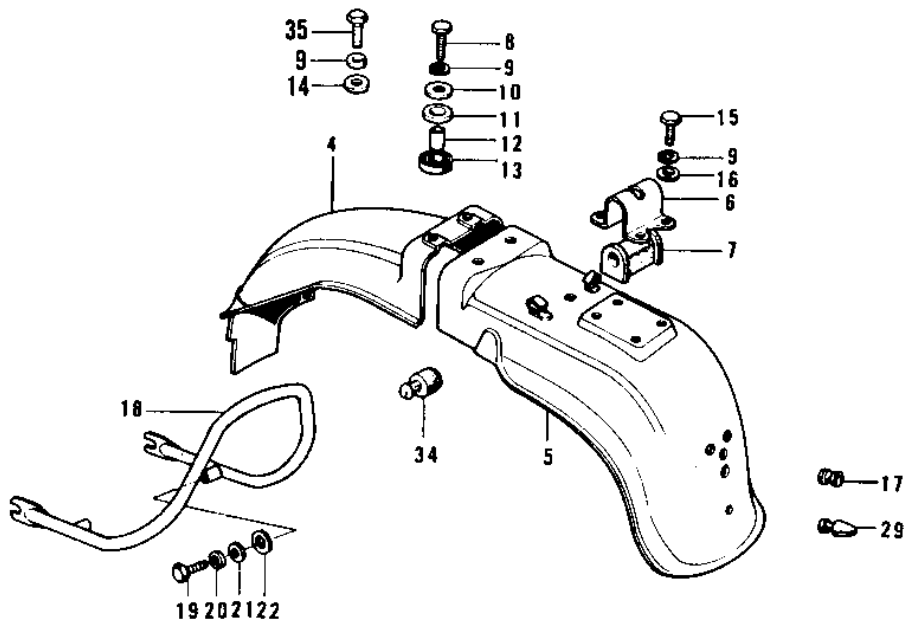

1976 KZ900-A4 PARTS DIAGRAM

FENDERS/SEAT COVER

F
—

102

1976 KZ900-A4 PARTS LIST

FENDERS/SEAT COVER

ITEM NAME	PART NUMBER	QUANTITY
FENDER-FR (Ref # 1)	35003-015	1
BOLT-SMALL-UPSET,8X16 (Ref # 2)	110B0816	4
WASHER SPRING 8MM (Ref # 3)	461F0800	4
FENDER-RR (Ref # 4)	35022-137	1
FENDER-RR (Ref # 5)	35022-072	1
BRACKET,REAR FENDER (Ref # 6)	35026-006	1
DAMPER RUBBER,RR FEND (Ref # 7)	92075-132	1
BOLT 6X22 (Ref # 8)	110B0622	2
WASHER SPRING 6MM (Ref # 9)	461F0600	6
WASHER,PLAIN,7MM (Ref # 10)	92022-228	4
RUBBER,FENDER COVER (Ref # 11)	92075-174	2
COLLAR,REAR FENDER (Ref # 12)	92027-162	2
DAMPER RUBBER (Ref # 13)	92075-175	2
WASHER PLAIN (Ref # 14)	92022-024	2
BOLT-UPSET,6X16 (Ref # 15)	110B0616	4
WASHER PLAIN 6MM (Ref # 16)	411B0600	4
GROMMET HARNESS 10MM (Ref # 17)	92071-019	1
STAY,REAR FENDER (Ref # 18)	35032-022	1
BOLT-UPSET,10X22 (Ref # 19)	113B1022	2
WASHER SPRING 10MM (Ref # 20)	461F1000	2
WASHER PLAIN 10MM (Ref # 21)	411B1000	2
WASHER-PL-10.5X26X2.3 (Ref # 22)	92022-044	2
COVER,RR FENDER,GREEN (Ref # 23)	53043-013-3M	1
COVER,RR FENDER,BROWN (Ref # 23)	53043-013-3N	1
COLLAR,REAR FENDER (Ref # 24)	92027-162	4
RUBBER,FENDER COVER (Ref # 25)	92075-174	4
BOLT-UPSET (Ref # 26)	116B0625	4
WASHER SPRING 6MM (Ref # 27)	461F0600	4
PLUG,BACKREST HOLE (Ref # 28)	92074-022	2

1976 KZ900-A4 PARTS LIST

FENDERS/SEAT COVER

ITEM NAME	PART NUMBER	QUANTITY
DAMPER RUBBER (Ref # 29)	92075-266	1
BRACKET,HELMET HOLDER (Ref # 30)	32122-010	2
DAMPER RUBBER (Ref # 31)	92075-175	4
CASE (Ref # 32)	32099-018	1
PLUG,CASE RUBBER (Ref # 33)	92074-024	1
DAMPER RUBBER,RR FEND (Ref # 34)	92075-135	2
BOLT-UPSET 6X14 (Ref # 35)	110B0614	2