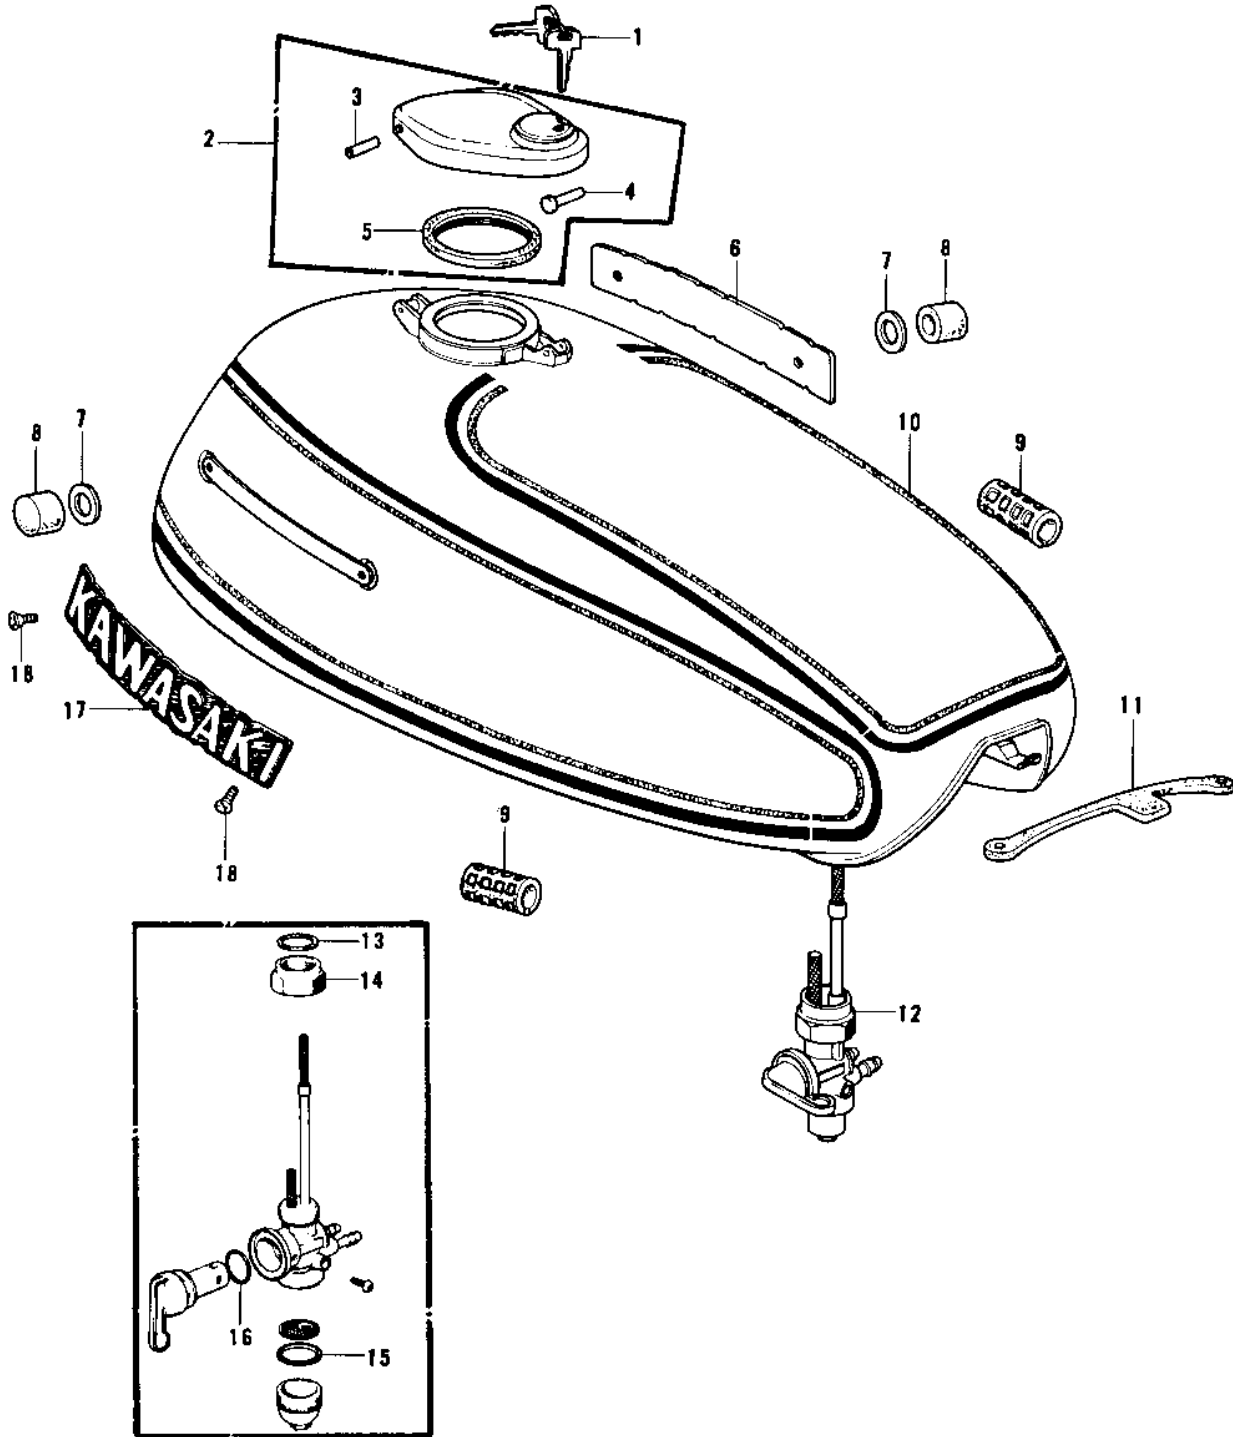

# 1976 KZ900-A4 PARTS DIAGRAM

FUEL TANK

# 1976 KZ900-A4 PARTS LIST

## FUEL TANK

ITEM NAME	PART NUMBER	QUANTITY
CAP,FUEL TANK (Ref # 2)	51048-012	1
PIN,CAP HINGE (Ref # 3)	92043-127	1
PIN,HOOK (Ref # 4)	92043-126	1
GASKET-FUEL TANK CAP (Ref # 5)	51059-008	1
EMBLEM,FUEL TANK (Ref # 6)	56014-064	1
WASHER-PL-10.5X26X2.3 (Ref # 7)	92022-044	2
DAMPER RUBBER,FL TANK (Ref # 8)	92075-125	2
DAMPER RUBBER (Ref # 9)	92075-084	2
TANK-FUEL,D.GREEN (Ref # 10)	51001-107-3M	1
TANK-FUEL,BROWN (Ref # 10)	51001-107-3N	1
BAND,FUEL TANK (Ref # 11)	92072-042	1
COCK ASSY,FUEL (Ref # 12)	51023-055	1
FUEL COCK ASSY (Ref # 12)	51023-055	1
GASKET-FUEL COCK JNT. (Ref # 13)	92065-081	1
FUEL COCK JOINT NUT (Ref # 14)	51035-009	1
GASKET FUEL COCK CUP (Ref # 15)	51037-010	1
"O" RING,14MM (Ref # 16)	670B2014	1
EMBLEM,FUEL TANK (Ref # 17)	56013-057	1
SCREW-CSK-CROS (Ref # 18)	92012-003	4