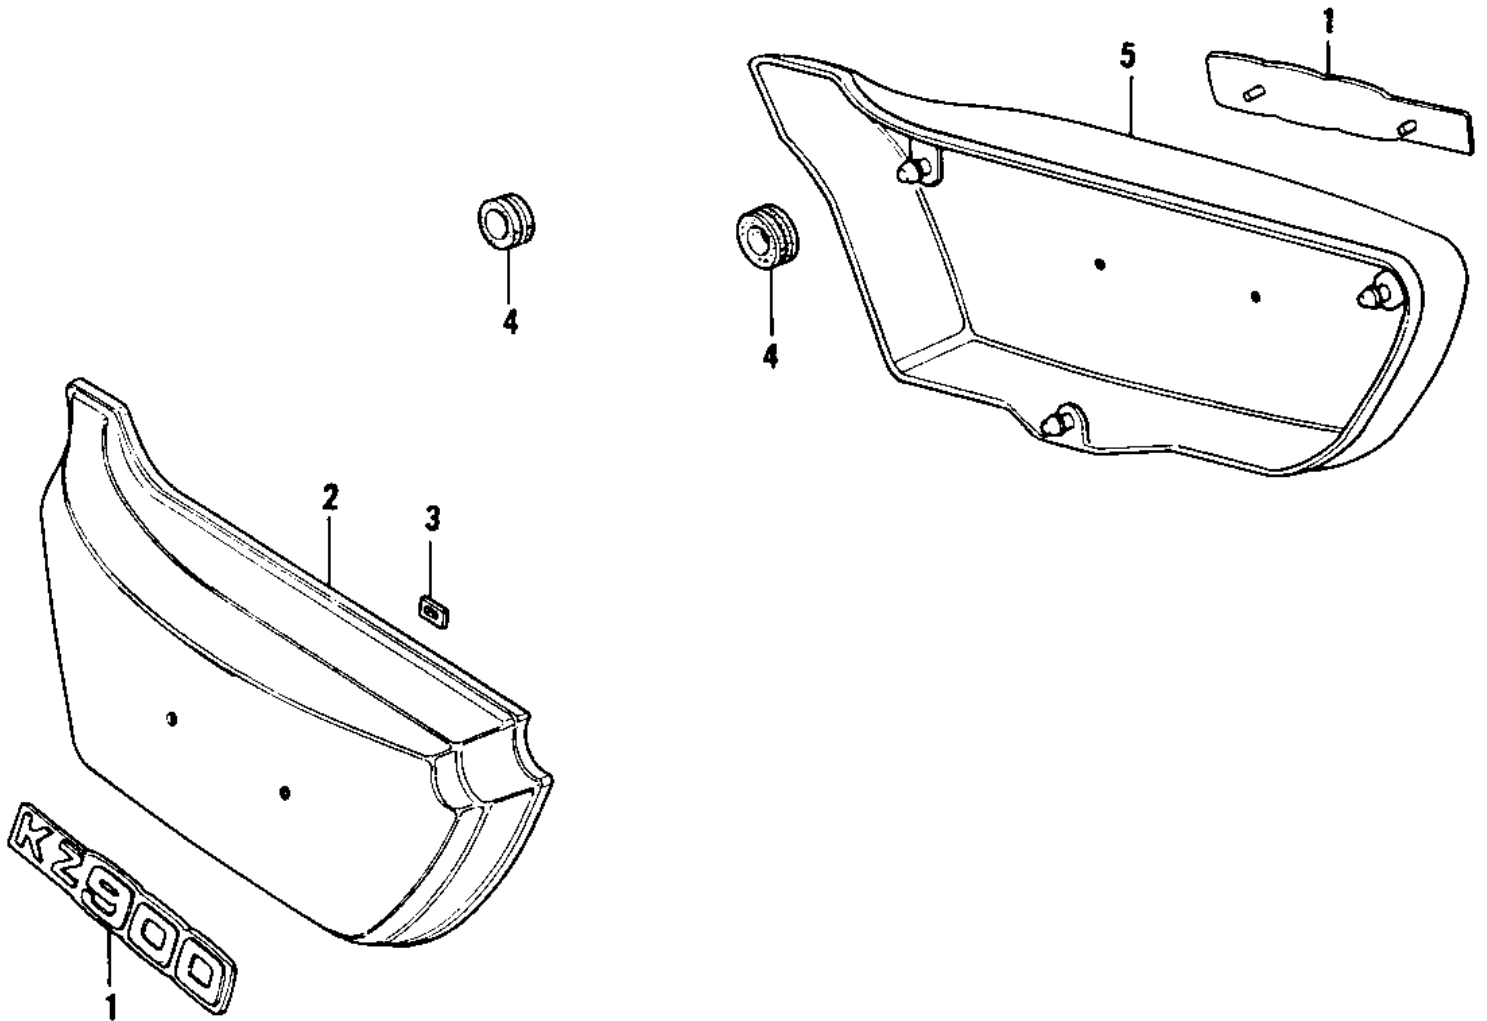

# 1977 KZ900-A5 PARTS DIAGRAM

## SIDE COVERS

# 1977 KZ900-A5 PARTS LIST

## SIDE COVERS

ITEM NAME	PART NUMBER	QUANTITY
EMBLEM,SIDE COVER (Ref # 1)	56018-233	
COVER,L.H SIDE,D.GREN (Ref # 2)	36001-054-3M	
COVER,L.H SIDE,BROWN (Ref # 2)	36001-054-3N	
NUT,LOCK,3MM (Ref # 3)	92018-005	
GROMMET (Ref # 4)	92071-056	
COVER,RH SIDE,GREEN (Ref # 5)	36007-051-3M	
COVER,RH SIDE,BROWN (Ref # 5)	36007-051-3N	