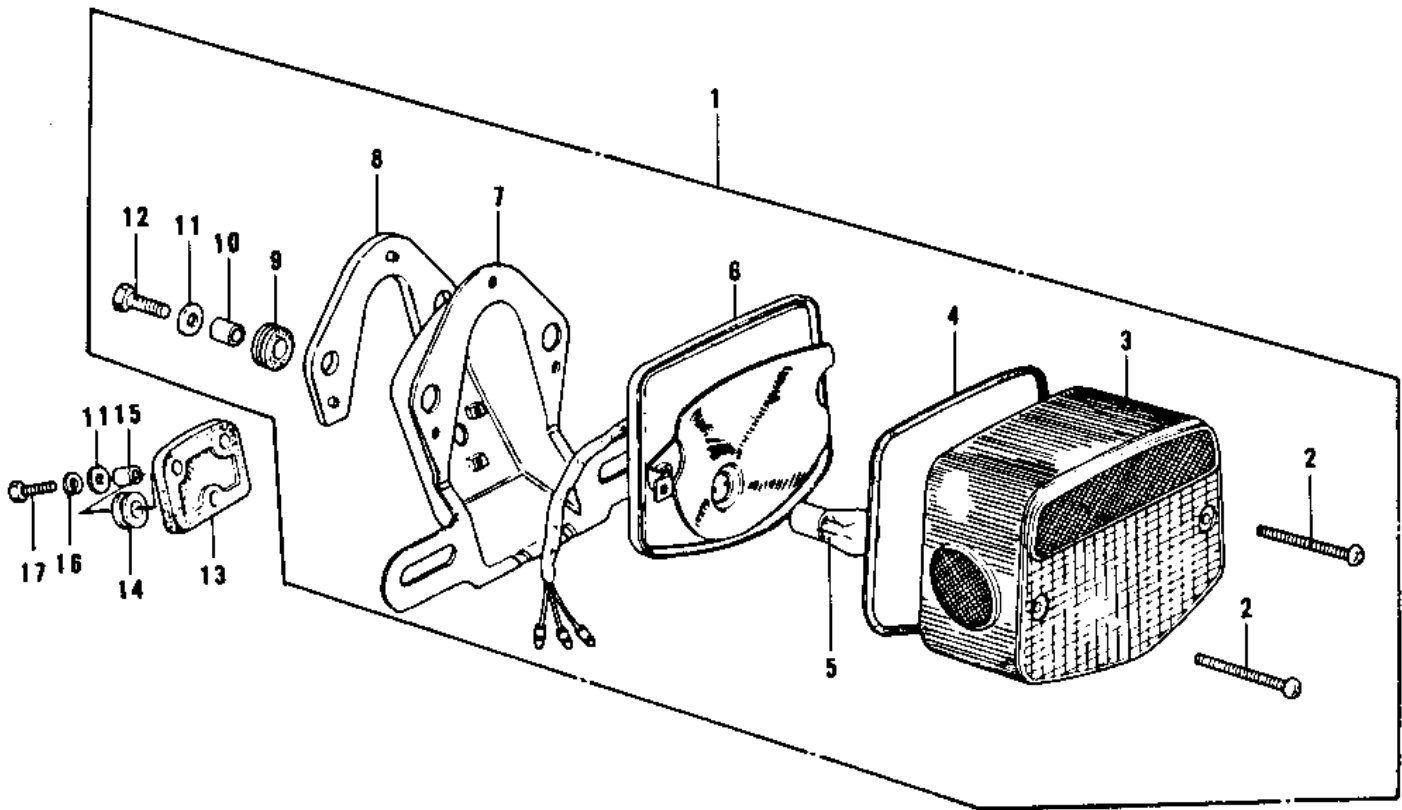

1976 KZ900-A4 PARTS DIAGRAM

TAILLIGHT

1976 KZ900-A4 PARTS LIST

TAILLIGHT

ITEM NAME	PART NUMBER	QUANTITY
LAMP ASSY, TAIL (Ref # 1)	23024-067	1
SCREW-PAN-CROS (Ref # 2)	220E0460A	2
LENS, TAIL LAMP (Ref # 3)	23026-034	1
GASKET, TAIL LENS (Ref # 4)	23028-021	1
BULB, 12V 32/3CP (Ref # 5)	92069-059	1
CASE, TAIL LIGHT (Ref # 6)	23027-041	1
BKT, LICENSE PLATE (Ref # 7)	23036-046	1
DAMPER RUBBER (Ref # 8)	23066-023	1
DAMPER RUBBER (Ref # 9)	23066-020	2
COLLAR, 6.8X10X8.5 (Ref # 10)	92027-129	2
WASHER 6.5X20X1.6T (Ref # 11)	92022-125	5
BOLT 6X22 (Ref # 12)	110B0622	2
DAMPER RUBBER, RR FEND (Ref # 13)	35039-004	1
DAMPER RUBBER, RR FEND (Ref # 14)	92075-121	3
COLLAR 6.8X10X14.5 (Ref # 15)	92027-156	3
WASHER SPRING 6MM (Ref # 16)	461F0600	3
BOLT-UPSET (Ref # 17)	110B0625	3