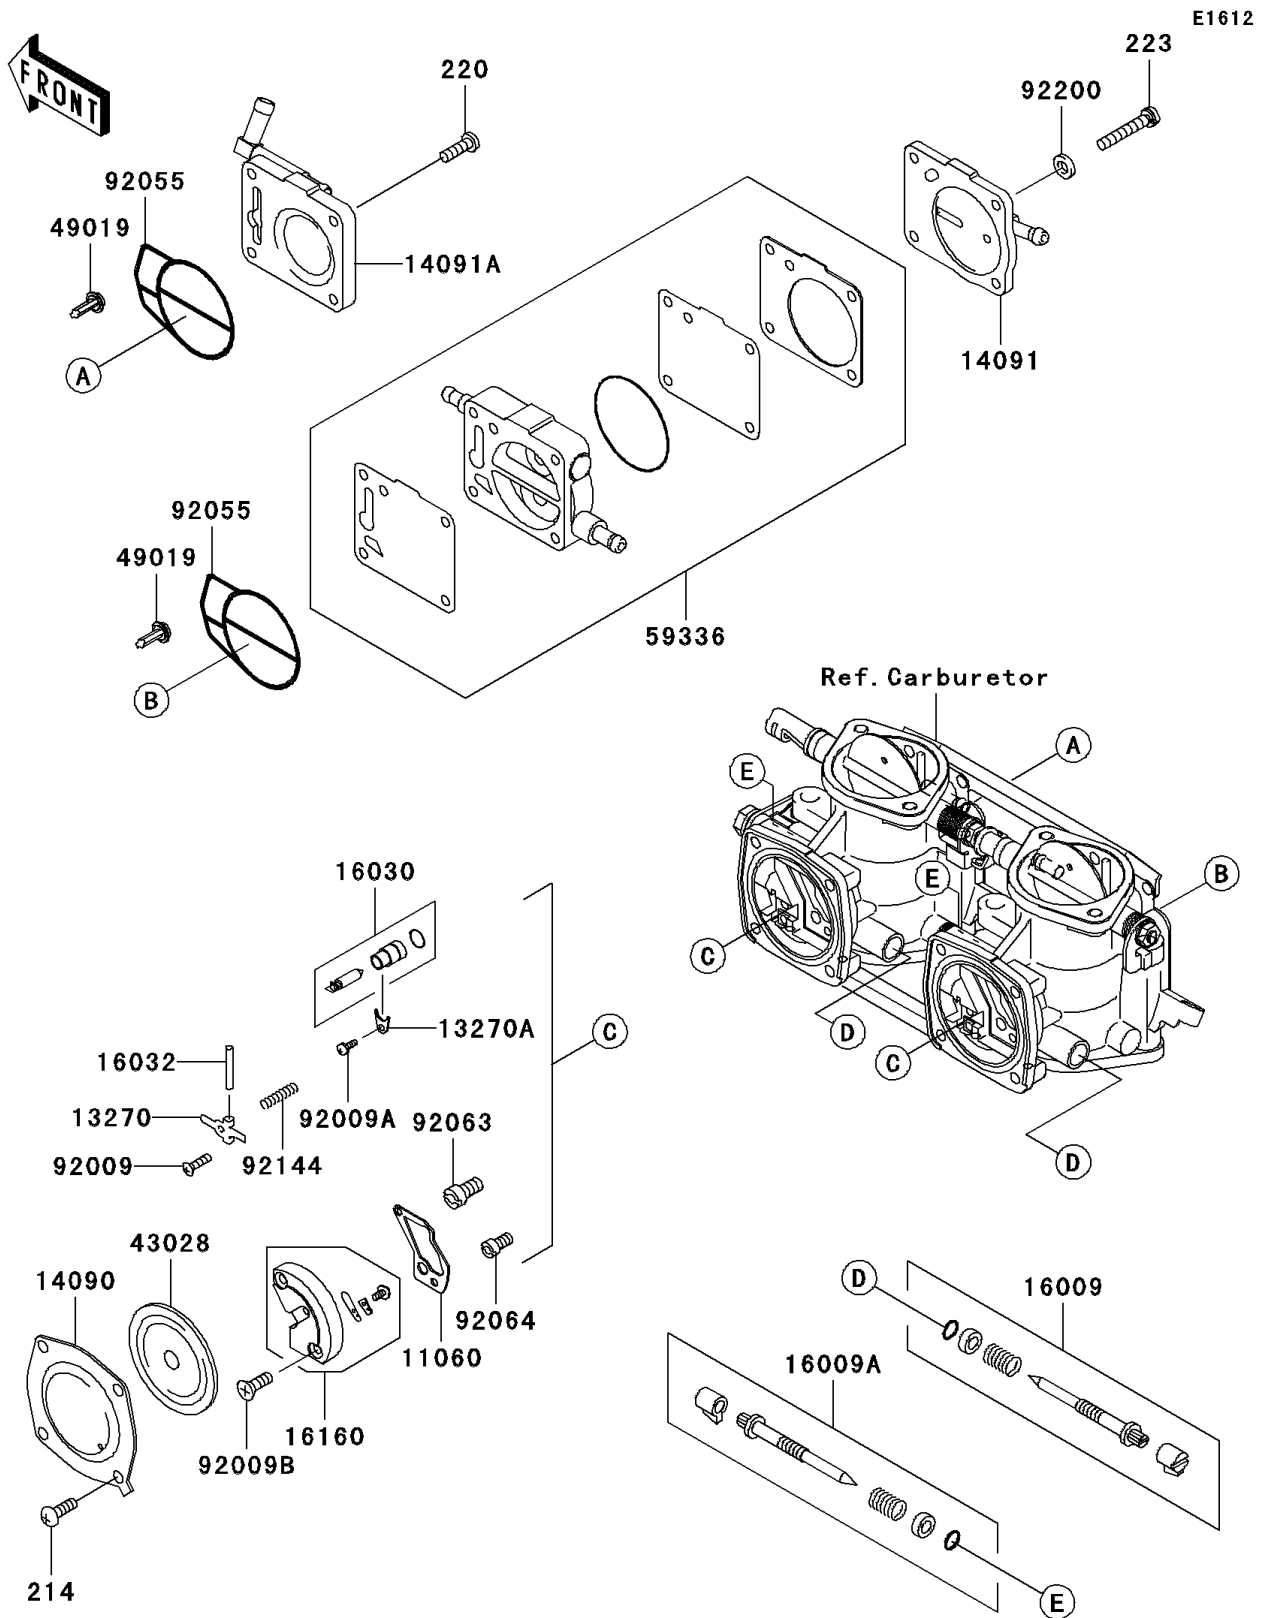

2011 JET SKI® 800 SX-R™ PARTS DIAGRAM

Carburetor Parts

2011 JET SKI® 800 SX-R™ PARTS LIST

Carburetor Parts

ITEM NAME	PART NUMBER	QUANTITY
SCREW-PAN+-,5X10 (Ref # 214)	214R0510	8
SCREW-PAN-CROS,5X16 (Ref # 220)	220R0516	4
SCREW-PAN-WS-CROS,5X35 (Ref # 223)	223R0535	4
GASKET (Ref # 11060)	11060-3774	2
PLATE (Ref # 13270)	13270-3828	2
PLATE (Ref # 13270A)	13270-3829	2
COVER (Ref # 14090)	14090-3785	2
COVER (Ref # 14091)	14091-3774	1
COVER (Ref # 14091A)	14091-3775	1
NEEDLE-JET,SLOW (Ref # 16009)	16009-3717	2
NEEDLE-JET,MAIN (Ref # 16009A)	16009-3718	2
VALVE-FLOAT (Ref # 16030)	16030-3703	2
PIN,FLOAT (Ref # 16032)	16032-006	2
BODY (Ref # 16160)	16160-3737	2
DIAPHRAGM (Ref # 43028)	43028-3709	2
FILTER-FUEL (Ref # 49019)	49019-3713	2
CASE-PUMP,DIAPHRAGM (Ref # 59336)	59336-3712	1
SCREW,3X8 (Ref # 92009)	92009-3712	2
SCREW,3X7 (Ref # 92009A)	92009-3821	2
SCREW,4X14 (Ref # 92009B)	92009-3822	4
RING-O (Ref # 92055)	92055-3745	2
JET-MAIN,#132.5 (Ref # 92063)	92063-3724	2
JET-PILOT,#72.5 (Ref # 92064)	92064-3704	2
SPRING (Ref # 92144)	92144-3756	2
WASHER,5.3X10X1.0 (Ref # 92200)	92200-3745	4