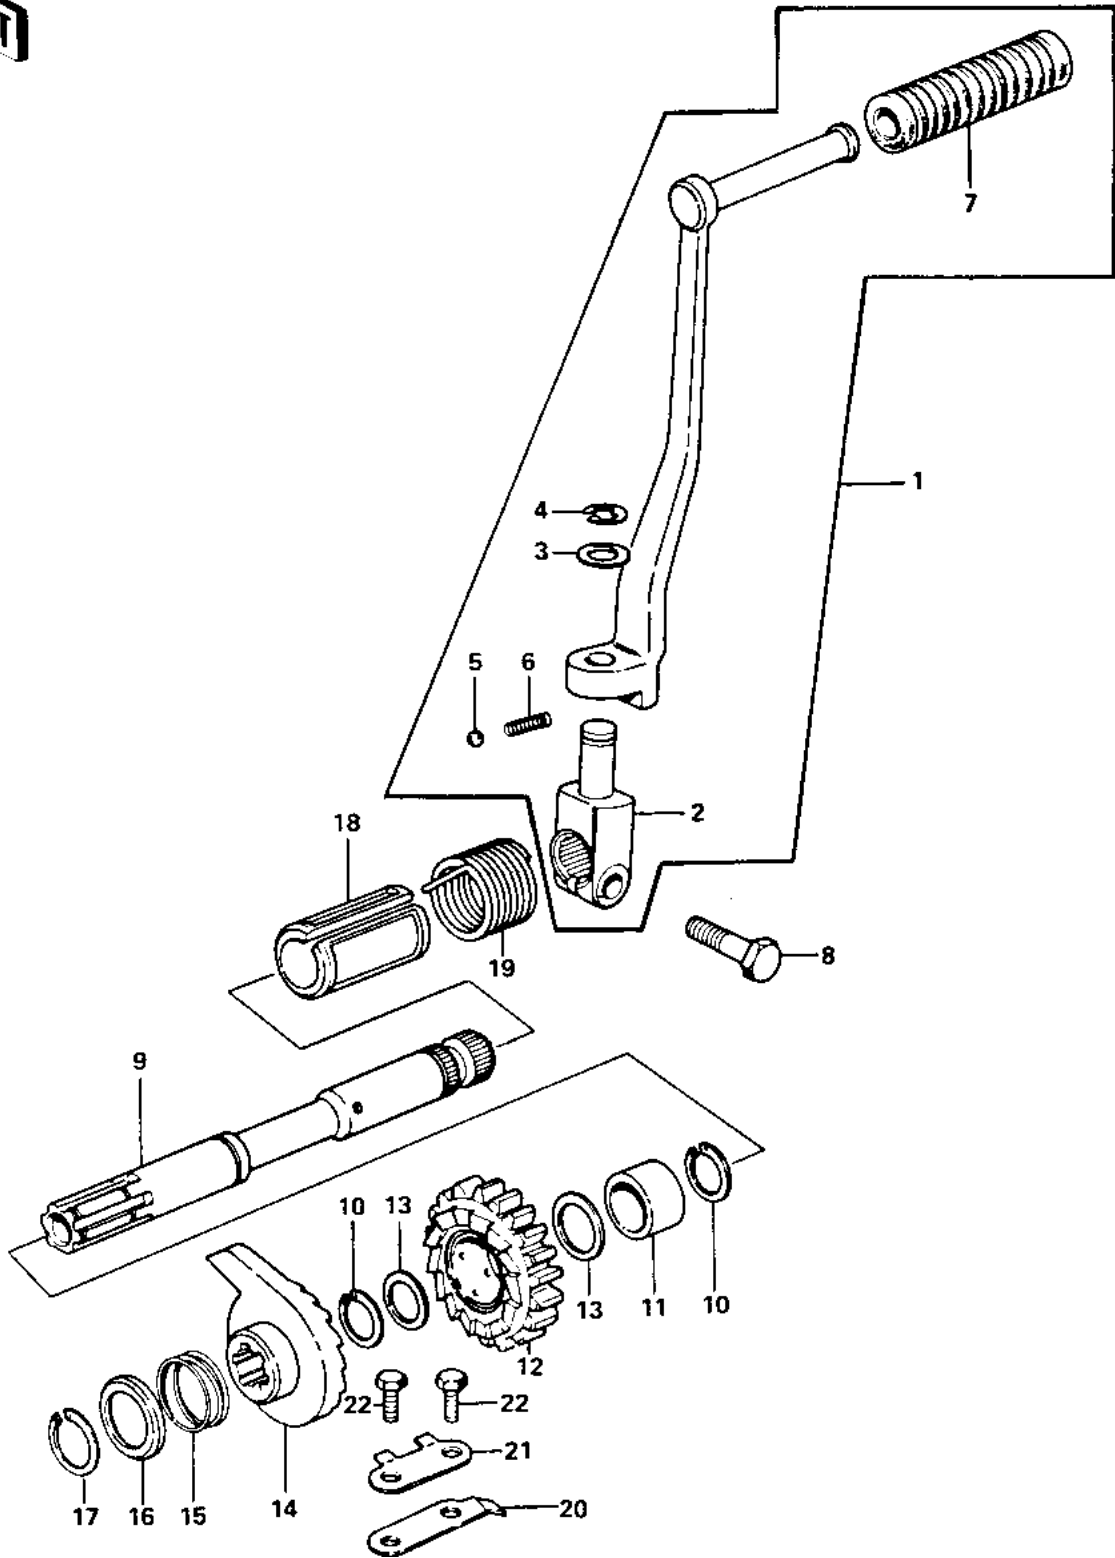

1976 LTD PARTS DIAGRAM

KICKSTARTER MECHANISM

1976 LTD PARTS LIST

KICKSTARTER MECHANISM

ITEM NAME	PART NUMBER	QUANTITY
PEDAL,KICKSTARTER (Ref # 1)	13058-044	1
BOSS-KICK PEDAL (Ref # 2)	13061-014	1
WASHER BRAKE PEDAL (Ref # 3)	92022-085	1
CIRCLIP 10MM (Ref # 4)	482J0100	1
BALL STEEL 1/4' (Ref # 5)	600A0800	1
SPRING KICK PEDAL (Ref # 6)	92081-020	1
RUBBER KICK PEDAL (Ref # 7)	13063-004	1
BOLT-HEX HEAD,10X25 (Ref # 8)	114B1025	1
SHAFT,KICKSTARTER (Ref # 9)	13066-029	1
CIRCLIP,25MM (Ref # 10)	92033-025	2
COLLAR,KICKSHAFT (Ref # 11)	92028-126	1
GEAR,KICKSTARTER 19T (Ref # 12)	13068-028	1
WASHER,PLAIN,22MM (Ref # 13)	92022-207	1
RATCHET,KICK SHAFT (Ref # 14)	13078-011	1
SPRING RATCHET (Ref # 15)	92081-104	1
CAP,KICKSTARTER (Ref # 16)	92102-008	1
CIRCLIP,19MM (Ref # 17)	480J1900	1
GUID,KICK SHAFT (Ref # 18)	13070-005	1
SPRING,KICKSTARTER (Ref # 19)	92082-004	1
STOPPER,KICKSTARTER (Ref # 20)	13072-012	1
WASHER-LOCK (Ref # 21)	92024-036	1
BOLT-UPSET 6X14 (Ref # 22)	112B0614	2