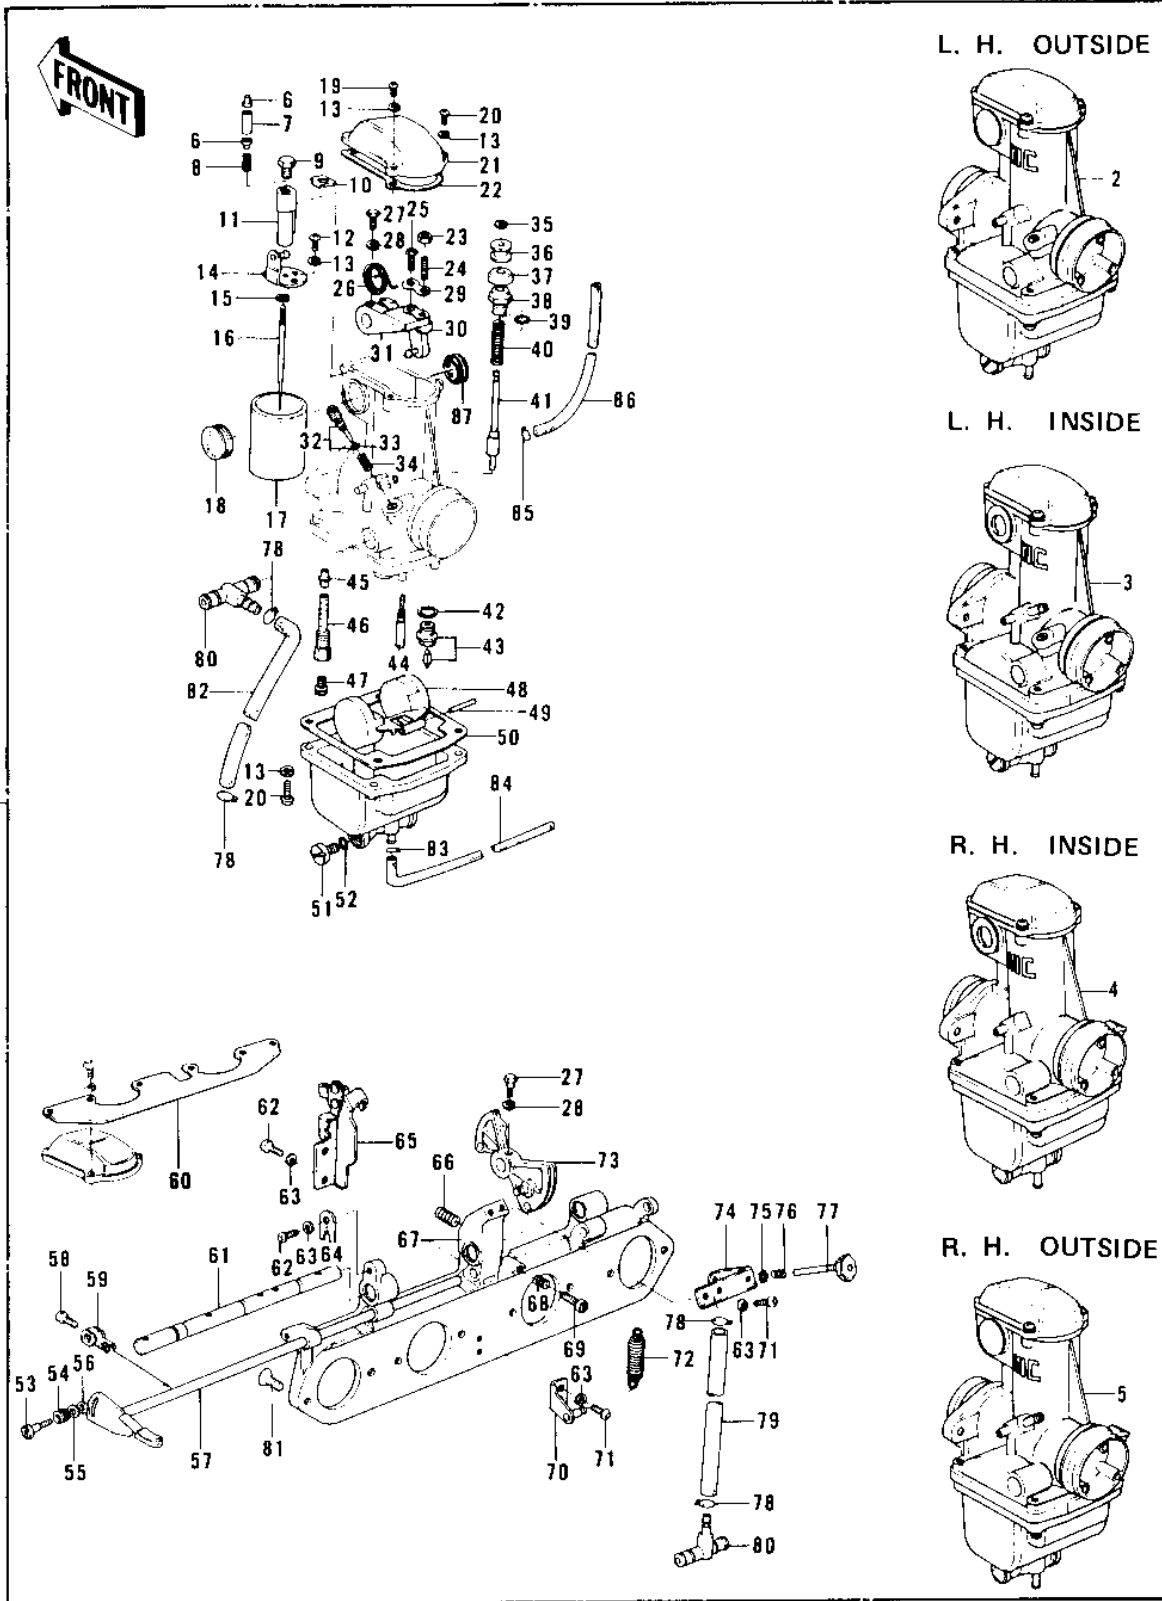

1976 LTD PARTS DIAGRAM

CARBURETORS