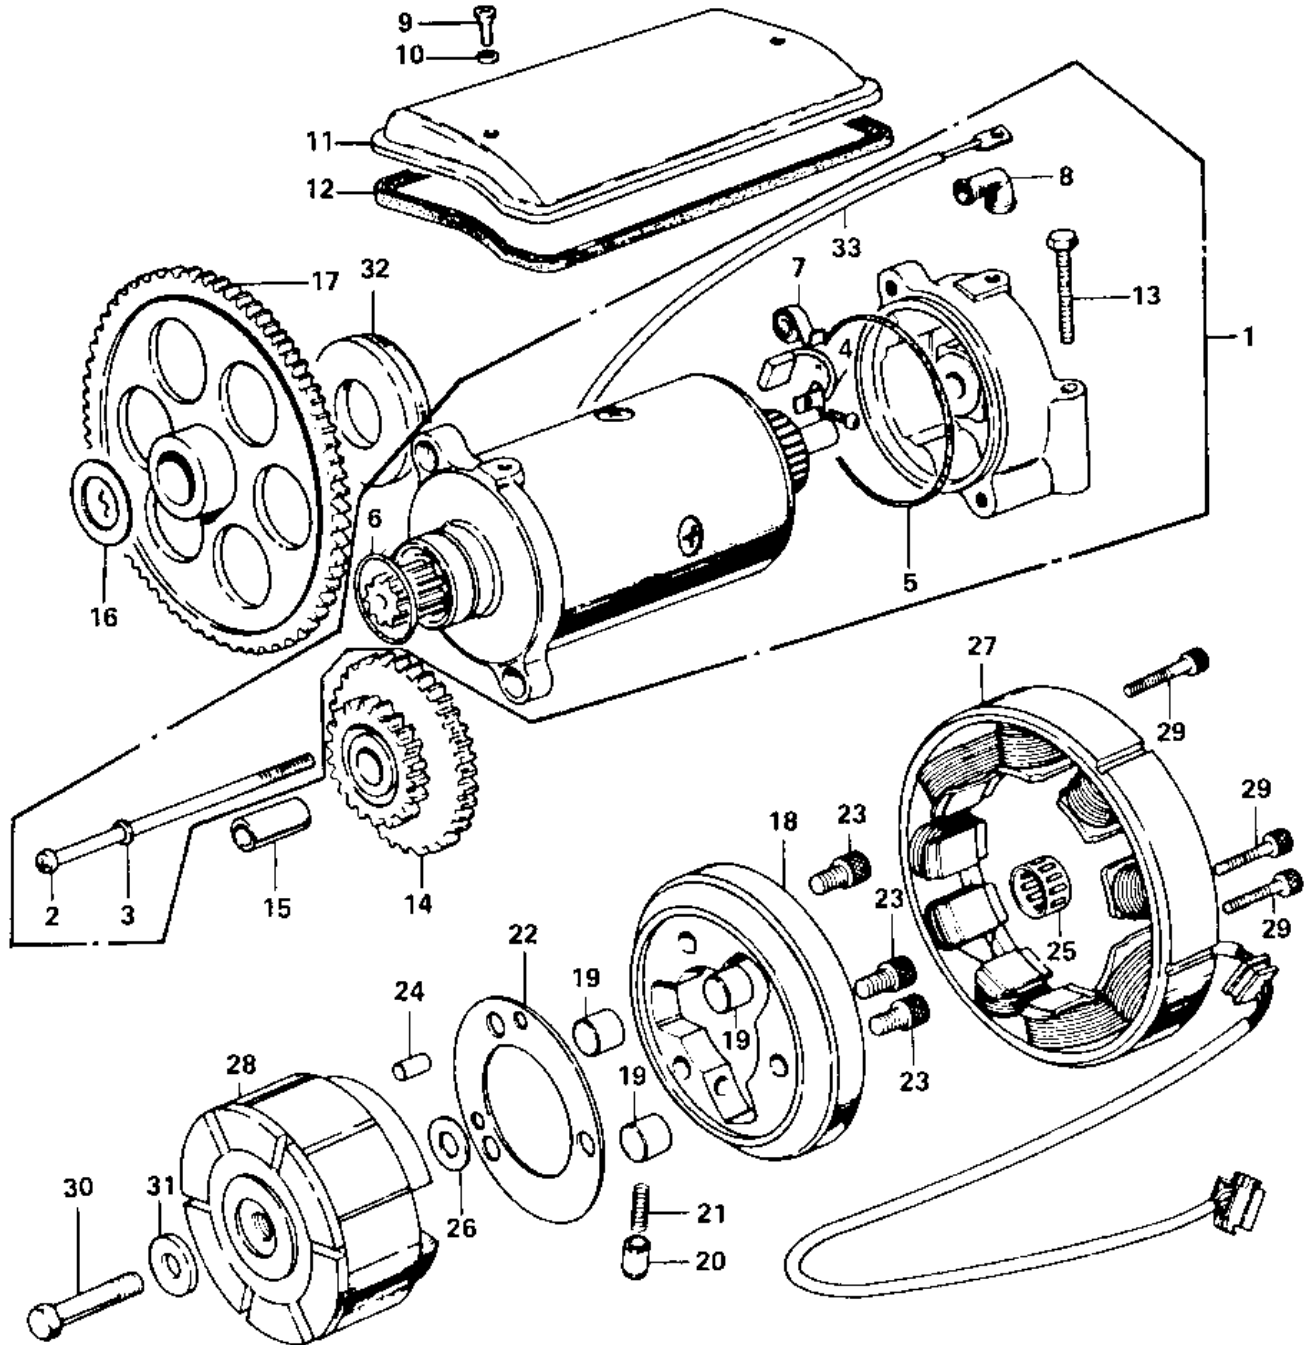

1976 LTD PARTS DIAGRAM

GENERATOR/STARTER MOTOR

1976 LTD PARTS LIST

GENERATOR/STARTER MOTOR

ITEM NAME	PART NUMBER	QUANTITY
MOTOR ASSY,STARTER (Ref # 1)	21163-004	1
SCREW,PAN HEAD,6X110 (Ref # 2)	21015-005	2
WASHER SPRING 6MM (Ref # 3)	461F0600	2
CARBON BRUSH (Ref # 4)	21039-003	2
"0" RING,STARTING MT (Ref # 5)	21027-003	1
"0" RING,STARTING MT (Ref # 6)	21027-004	1
SPRING,CARBON BRUSH (Ref # 7)	21040-003	2
GROMMET,CORD (Ref # 8)	21017-017	1
BOLT (6X10) (Ref # 9)	110R0610	2
WASHER PLAIN 6MM (Ref # 10)	410B0600	2
COVER,STARTING MOTOR (Ref # 11)	21165-001	1
GASKET,START MOTOR C (Ref # 12)	21166-001	1
UNAVAILABLE IN PRICE BOOK (Ref # 13)	110B0656	2
GEAR,STARTING MOTOR (Ref # 14)	21167-002	1
PIN-PISTON (Ref # 15)	13002-007	1
WASHER 22.1X30.7X2.0 (Ref # 16)	92026-091	1
GEAR,STARTING CLUTCH (Ref # 17)	21167-003	1
CLUTCH ASSY,STARTING (Ref # 18)	13193-1006	1
PIN (Ref # 19)	92122-001	3
PIN (Ref # 20)	92043-087	3
SPRING (Ref # 21)	92081-110	3
WASHER,FREE WHEEL (Ref # 22)	92026-082	1
BOLT (Ref # 23)	120P0816	3
PIN,DOWEL,6X22 (Ref # 24)	551A0622	1
BEARING,K222620 (Ref # 25)	92046-033	1
WASHER 22X35.5X1.0T (Ref # 26)	92026-092	1
STATOR ASSY (Ref # 27)	21076-023	1
ROTOR (Ref # 28)	21007-1004	1
BOLT-SOCKET,6X35,BLA (Ref # 29)	120S0635	3

1976 LTD PARTS LIST

GENERATOR/STARTER MOTOR

ITEM NAME	PART NUMBER	QUANTITY
BOLT,8X40 (Ref # 30)	115G0840	1
WASHER 8.5X23.5X4.5 (Ref # 31)	92022-218	1
DAMPER RUBBER 6.3T (Ref # 32)	92075-192	AR
DAMPER RUBBER 7.3T (Ref # 32)	92075-193	AR
DAMPER RUBBER 8.3T (Ref # 32)	92075-194	AR
WIRE,LEAD (Ref # 33)	26010-048	1