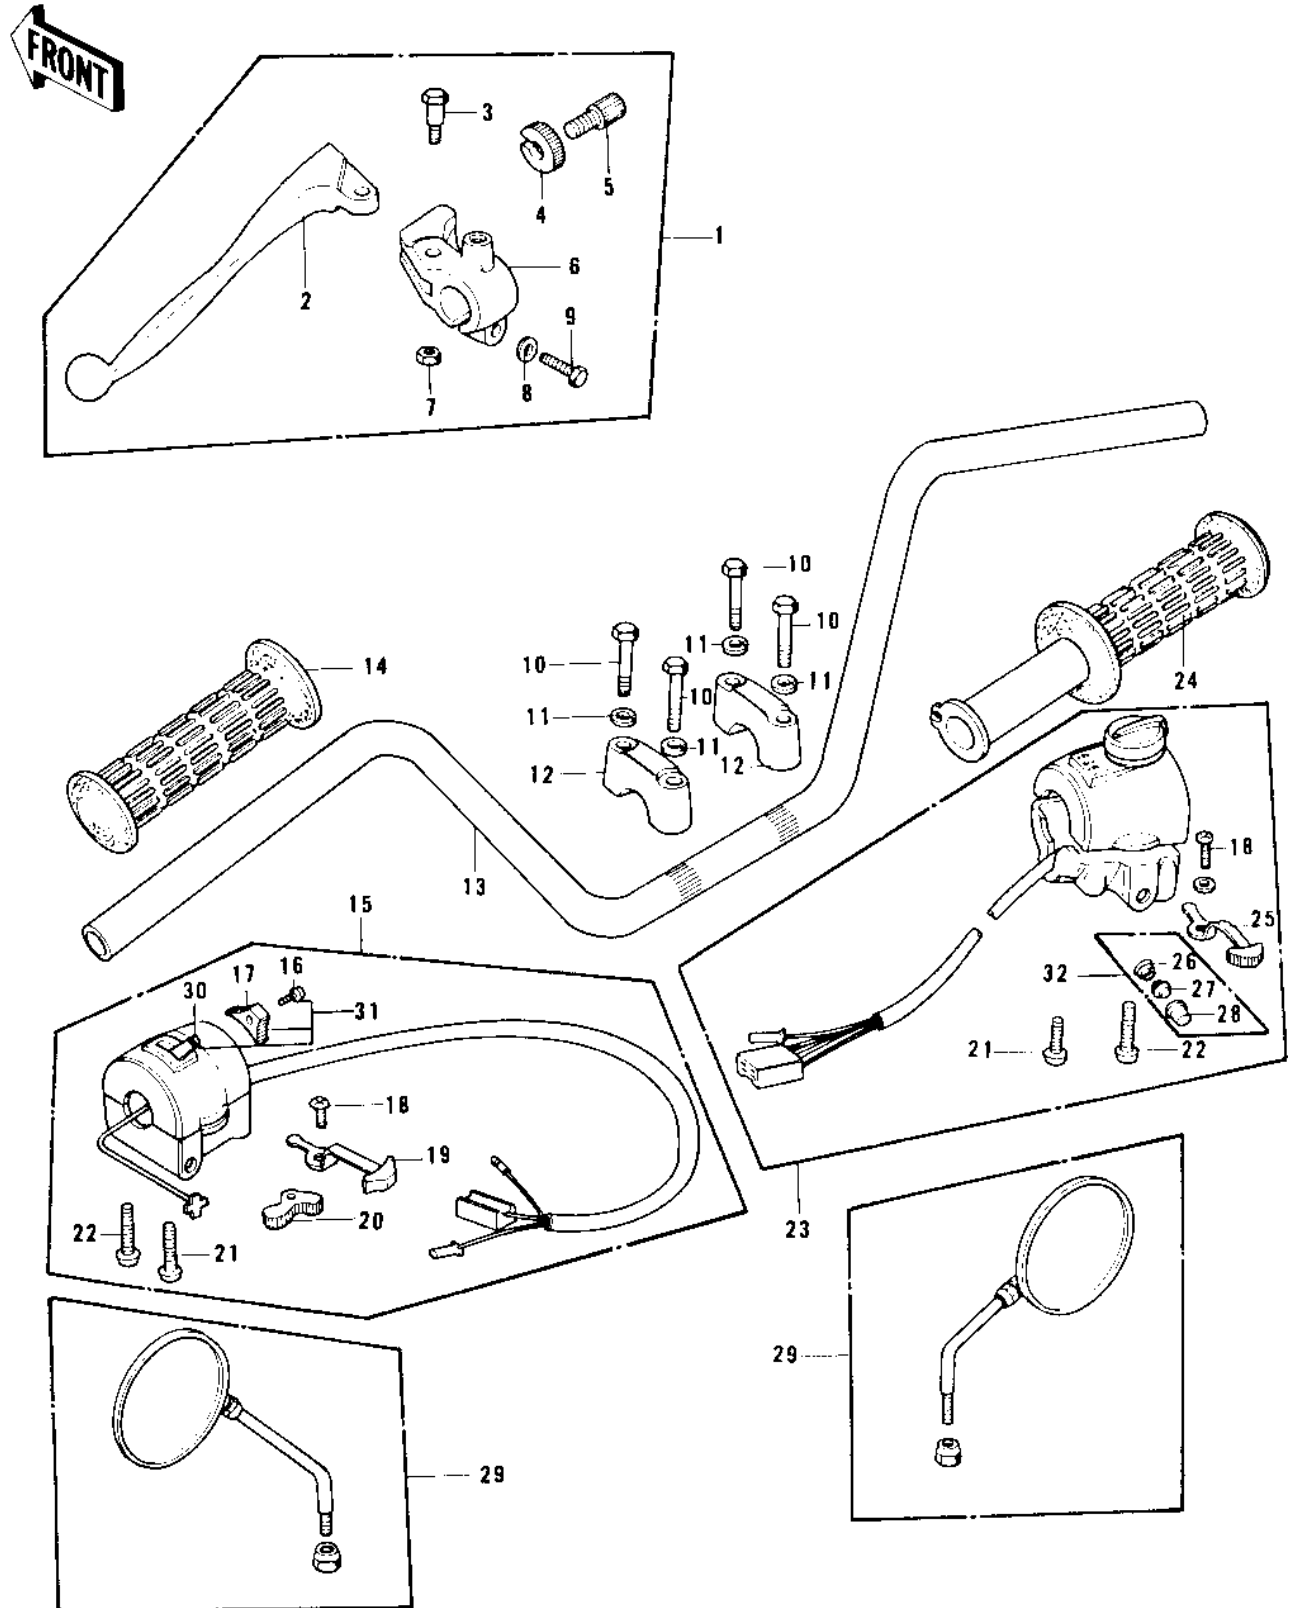

1976 LTD PARTS DIAGRAM

HANDLEBAR

1976 LTD PARTS LIST

HANDLEBAR

ITEM NAME	PART NUMBER	QUANTITY
LEVER ASSY,CLUTCH (Ref # 1)	46076-049	1
LEVER,CLUTCH (Ref # 2)	46092-023	1
BOLT,HEX HEAD (Ref # 3)	92007-047	1
NUT-LOCK (Ref # 4)	46056-005	1
SCREW CABLE ADJUST (Ref # 5)	46055-003	1
HOLDER,CLUTCH LEVER (Ref # 6)	46094-017	1
NUT,LOCK 6MM (Ref # 7)	92017-014	1
WASHER PLAIN 6MM (Ref # 8)	411B0600	1
BOLT 6X22 (Ref # 9)	112B0622	1
BOLT 8X38 (Ref # 10)	92001-1405	4
WASHER SPRING 8MM (Ref # 11)	461F0800	4
HOLDER-HANDLEBAR (Ref # 12)	46012-008	2
HANDLEBAR (Ref # 13)	46003-037	1
RUBBER,L.H GRIP (Ref # 14)	46075-028	1
HOUSING ASSY,CONT,L. (Ref # 15)	46091-1079	1
HOUSING ASSY,CONT,L. (Ref # 15)	46091-1079	1
SCREW CNTSNK HD 3X8 (Ref # 16)	221B0308A	1
KNOB,LIGHTING SW L.H (Ref # 17)	46044-013	1
SCREW PAN HEAD 3X5 (Ref # 18)	220B0305A	2
KNOB,LIGHTING SW L.H (Ref # 19)	46043-005	1
BUTTON, HORN PUSH (Ref # 20)	46028-006	1
SCREW PAN HEAD 5X30 (Ref # 21)	220B0530	2
SCREW-PAN-CROS (Ref # 22)	220B0535	2
HOUSING ASSY,R.H CON (Ref # 23)	46091-1033	1
HOUSING ASSY,R.H CON (Ref # 23)	46091-1033	1
HOUSING ASSY,R.H (Ref # 23)	46091-1039	1
GRIP ASSY,THROTTLE (Ref # 24)	46019-038	1
KNOB,LIGHTING SW R.H (Ref # 25)	46043-004	1
SWITCH ASSY,HORN BUT (Ref # 26)	27010-1009	1

1976 LTD PARTS LIST

HANDLEBAR

ITEM NAME	PART NUMBER	QUANTITY
SWITCH ASSY,HORN BUT (Ref # 27)	27010-1009	1
SWITCH ASSY,HORN BUT (Ref # 28)	27010-1009	1
MIRROR-ASSY,LH&RH (Ref # 29)	56001-5008	2
SWITCH,L.H (Ref # 30)	46089-014	1
L.H GRIP SWITCH KIT (Ref # 31)	99990-530	AR
SWITCH ASSY,HORN BUT (Ref # 32)	27010-1009	AR