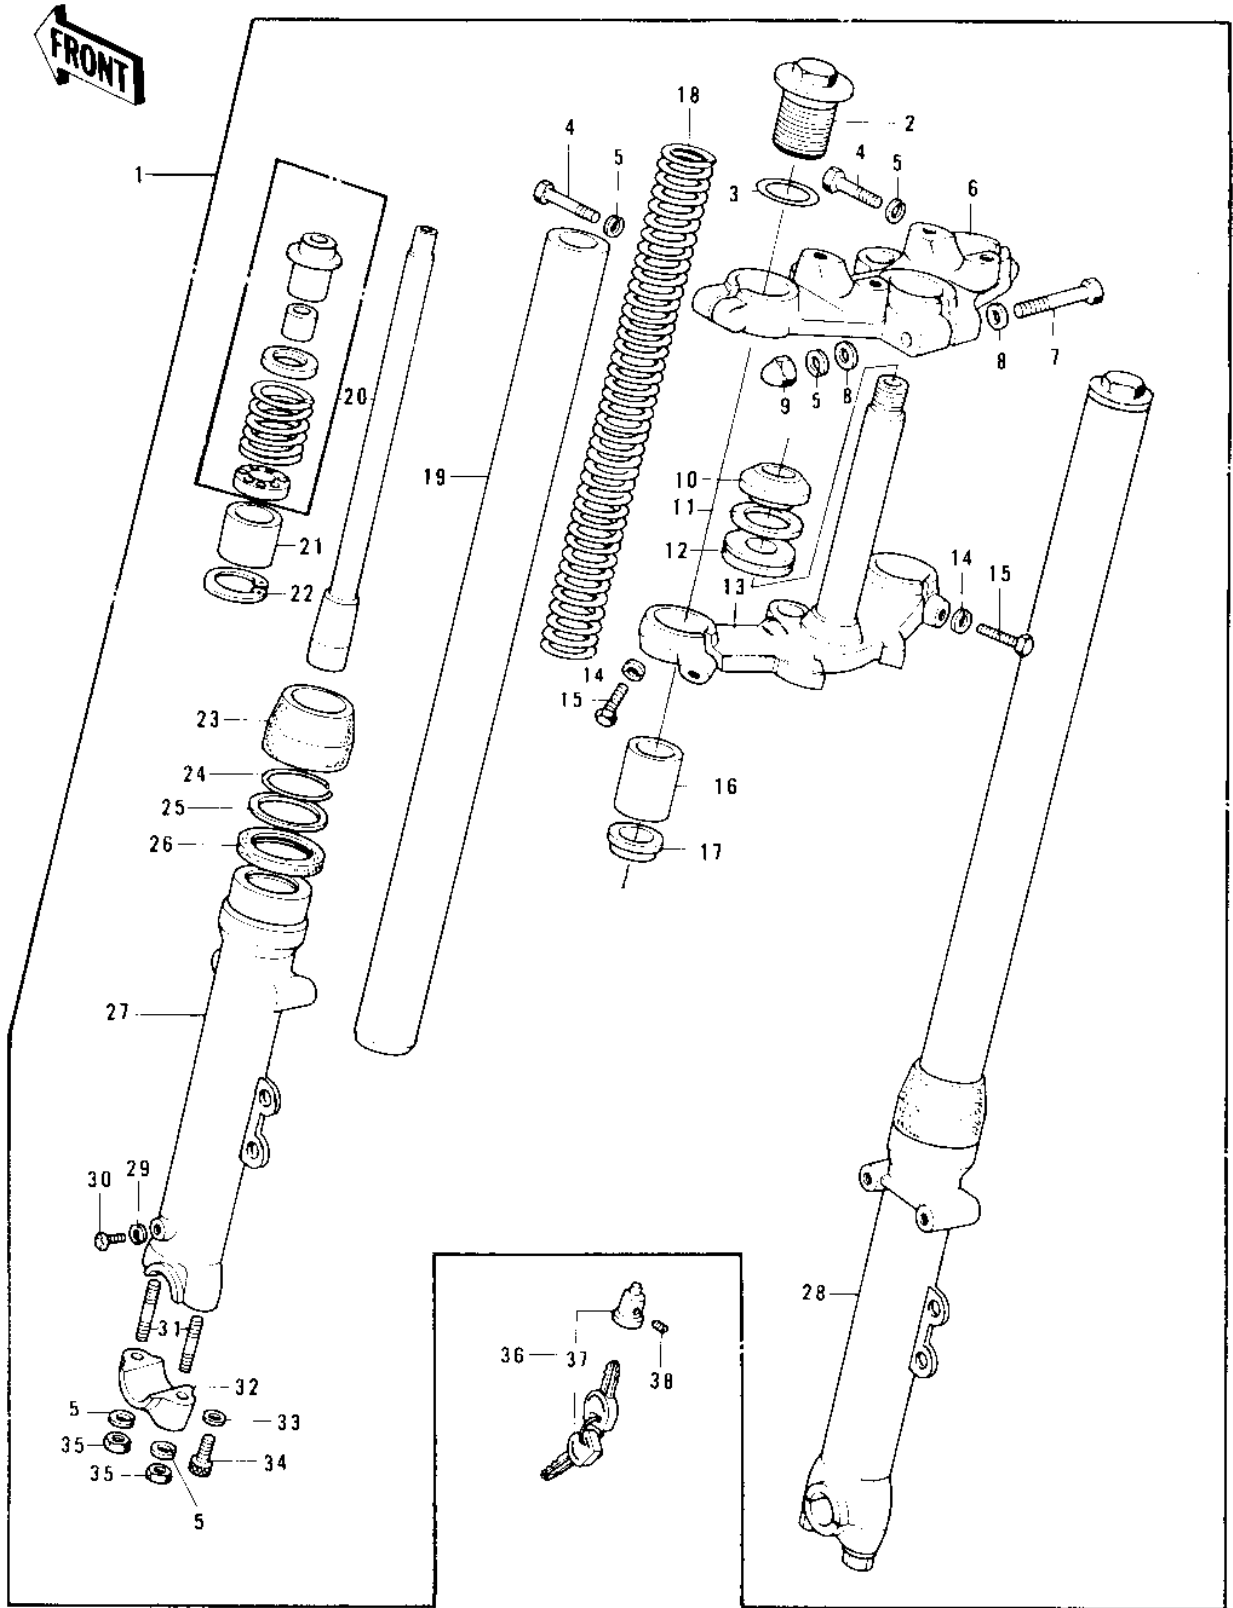

1976 LTD PARTS DIAGRAM

FRONT FORK

1976 LTD PARTS LIST

FRONT FORK

ITEM NAME	PART NUMBER	QUANTITY
FORK-FRONT (Ref # 1)	44001-175	1
BOLT-FORK TOP (Ref # 2)	44062-003	2
'O' RING FORK TOP (Ref # 3)	44046-015	2
BOLT-HEX HEAD.8M/M (Ref # 4)	44041-045	2
WASHER SPRING 8MM (Ref # 5)	461F0800	7
HEAD,STEERING (Ref # 6)	44039-073	1
BOLT-STEERING STEM H (Ref # 7)	44041-042	1
WASHER PLAIN 8MM (Ref # 8)	410B0800	2
NUT FUEL TANK FRONT (Ref # 9)	92020-007	1
CONE,STEERING STEM (Ref # 10)	92047-012	1
WASHER,PLAIN (Ref # 11)	92022-231	1
OIL SEAL,STEERING ST (Ref # 12)	92056-003	1
STEM,STEERING (Ref # 13)	44037-098	1
WASHER SPRING 12MM (Ref # 14)	461F1200	2
BOLT-HEX HEAD,12X36 (Ref # 15)	92003-064	2
SPACER (Ref # 16)	44028-039	2
GUIDE-FORK SPRING (Ref # 17)	44029-019	2
SPRING,FORK (Ref # 18)	44026-071	2
TUBE,FORK INNER (Ref # 19)	44013-037	2
CYLINDER-FORK (Ref # 20)	44022-027	2
PISTON,FORK (Ref # 21)	44018-009	2
CIRCLIP,FORK PISTON (Ref # 22)	44044-019	2
DUST SHEILD,FORK (Ref # 23)	44010-032	2
RING-SNAP,FORK OIL (Ref # 24)	92033-1100	2
WASHER-OIL SEAL FIT (Ref # 25)	44043-044	2
OIL SEAL,FORK (Ref # 26)	44009-024	2
TUBE,RH,FORK OUTER (Ref # 27)	44006-063	1
TUBE,LH,FORK OUTER (Ref # 28)	44005-065	1
GASKET FORK DRAIN PL (Ref # 29)	44045-002	2

1976 LTD PARTS LIST

FRONT FORK

ITEM NAME	PART NUMBER	QUANTITY
SCREW PAN HEAD 4X8 (Ref # 30)	220B0408	2
STUD,8X35 (Ref # 31)	92004-1009	2
HOLDER,FRONT AXLE (Ref # 32)	44063-014	2
GASKET,FORK CYLINDER (Ref # 33)	44045-057	2
BOLT-FORK CYLINDER (Ref # 34)	44041-040	2
NUT,LOCK,8MM (Ref # 35)	92015-1124	4
LOCK,STEERING (Ref # 36)	27016-048	1
SCREW,SEAT LOCK (Ref # 38)	92014-016	1