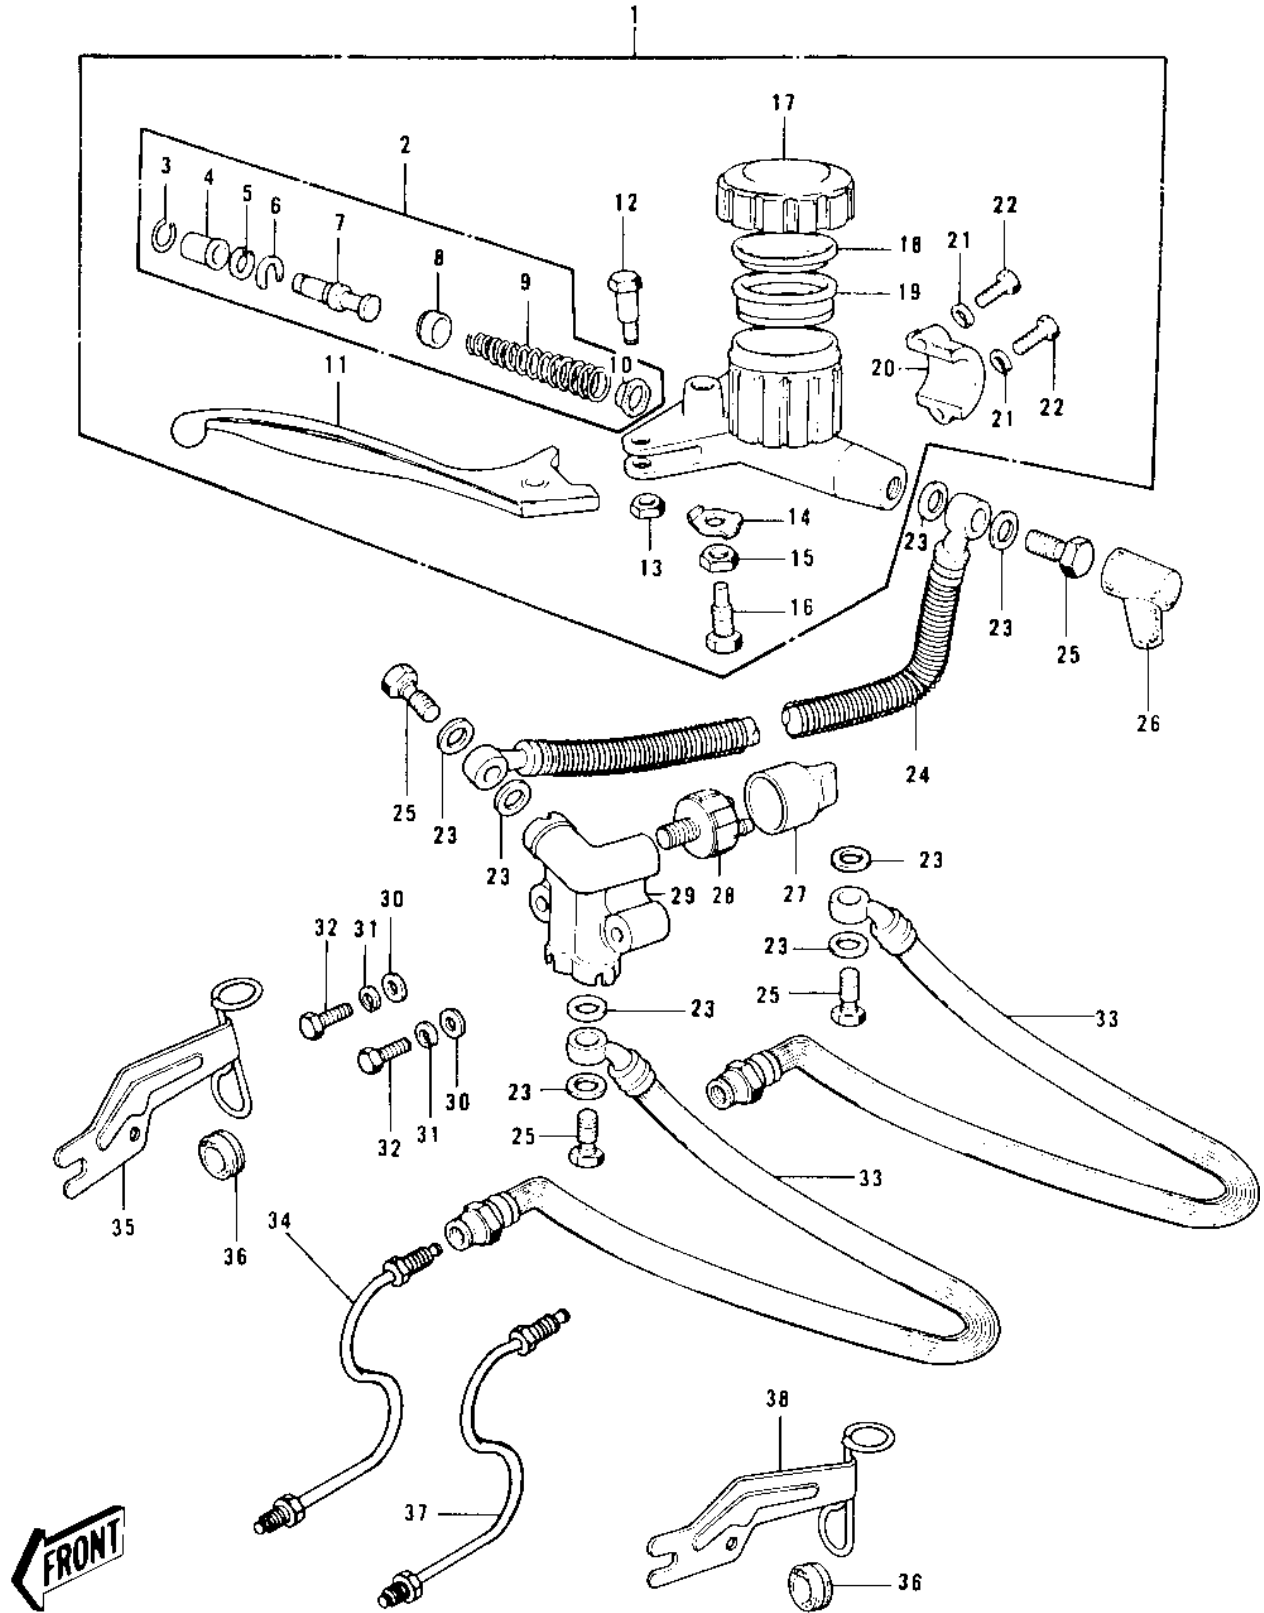

1976 LTD PARTS DIAGRAM

FRONT MASTER CYLINDER

1976 LTD PARTS LIST

FRONT MASTER CYLINDER

ITEM NAME	PART NUMBER	QUANTITY
CYLINDER ASSY,MASTER (Ref # 1)	43015-018	1
REPAIR ASY,MASTER CY (Ref # 2)	43073-005	1
STOPPER-BOOTS (Ref # 3)	43025-001	1
BOOTS (Ref # 4)	43024-001	1
CIRCLIP,18MM (Ref # 5)	481J1800	1
STOPPER-PISTON (Ref # 6)	43022-001	1
PISTON ASY, MSTR CYL (Ref # 7)	43072-002	1
CUP, PRIMARY (Ref # 8)	43019-002	1
SPRING ASSY, RETURN (Ref # 9)	43018-002	1
VALVE ASSY, CHECK (Ref # 10)	43017-002	1
LEVER,FRONT BRAKE (Ref # 11)	43029-003	1
BOLT (Ref # 12)	43033-004	1
NUT 6MM (Ref # 13)	312B0600	1
WASHER-LOCK,8MM (Ref # 14)	43031-001	1
NUT,8MM (Ref # 15)	311B0800	1
BOLT,LEVER ADJUSTING (Ref # 16)	43030-003	1
CAP,OIL CUP (Ref # 17)	43026-003	1
PLATE-MASTER CYLINDE (Ref # 18)	43027-001	1
DIAPHRAGM (Ref # 19)	43028-003	1
HOLDER-MASTER CYL (Ref # 20)	43034-001	1
WASHER PLAIN 6MM (Ref # 21)	411B0600	2
BOLT HEX HEAD 6X25 (Ref # 22)	110N0625	2
WASHER-OIL BOLT (Ref # 23)	43067-001	8
HOSE,FRONT BRAKE (Ref # 24)	43059-007	1
BOLT,OIL,L=23 (Ref # 25)	92002-1888	4
BOOT,DUST (Ref # 26)	49006-1041	1
CAP,FRONT BRK SWITCH (Ref # 27)	11012-1037	1
SWITCH-FRONT BRAKE (Ref # 28)	43065-001	1
JOINT,FOUR WAY (Ref # 29)	43075-002	1

1976 LTD PARTS LIST

FRONT MASTER CYLINDER

ITEM NAME	PART NUMBER	QUANTITY
WASHER PLAIN 6MM (Ref # 30)	411B0600	2
WASHER SPRING 6MM (Ref # 31)	461F0600	2
BOLT,HEX HEAD,6X45 (Ref # 32)	110N0645	2
HOSE,FRONT BRAKE (Ref # 33)	43059-011	2
PIPE,BRIDGE,L.H (Ref # 34)	43060-025	1
BRACKET-BRAKE HOSE (Ref # 35)	43063-001	1
GROMMET-HOSE BRACKET (Ref # 36)	43064-001	2
PIPE,BRIDGE,R.H (Ref # 37)	43060-026	1
BRACKET-BRAKE HOSE (Ref # 38)	43063-003	1