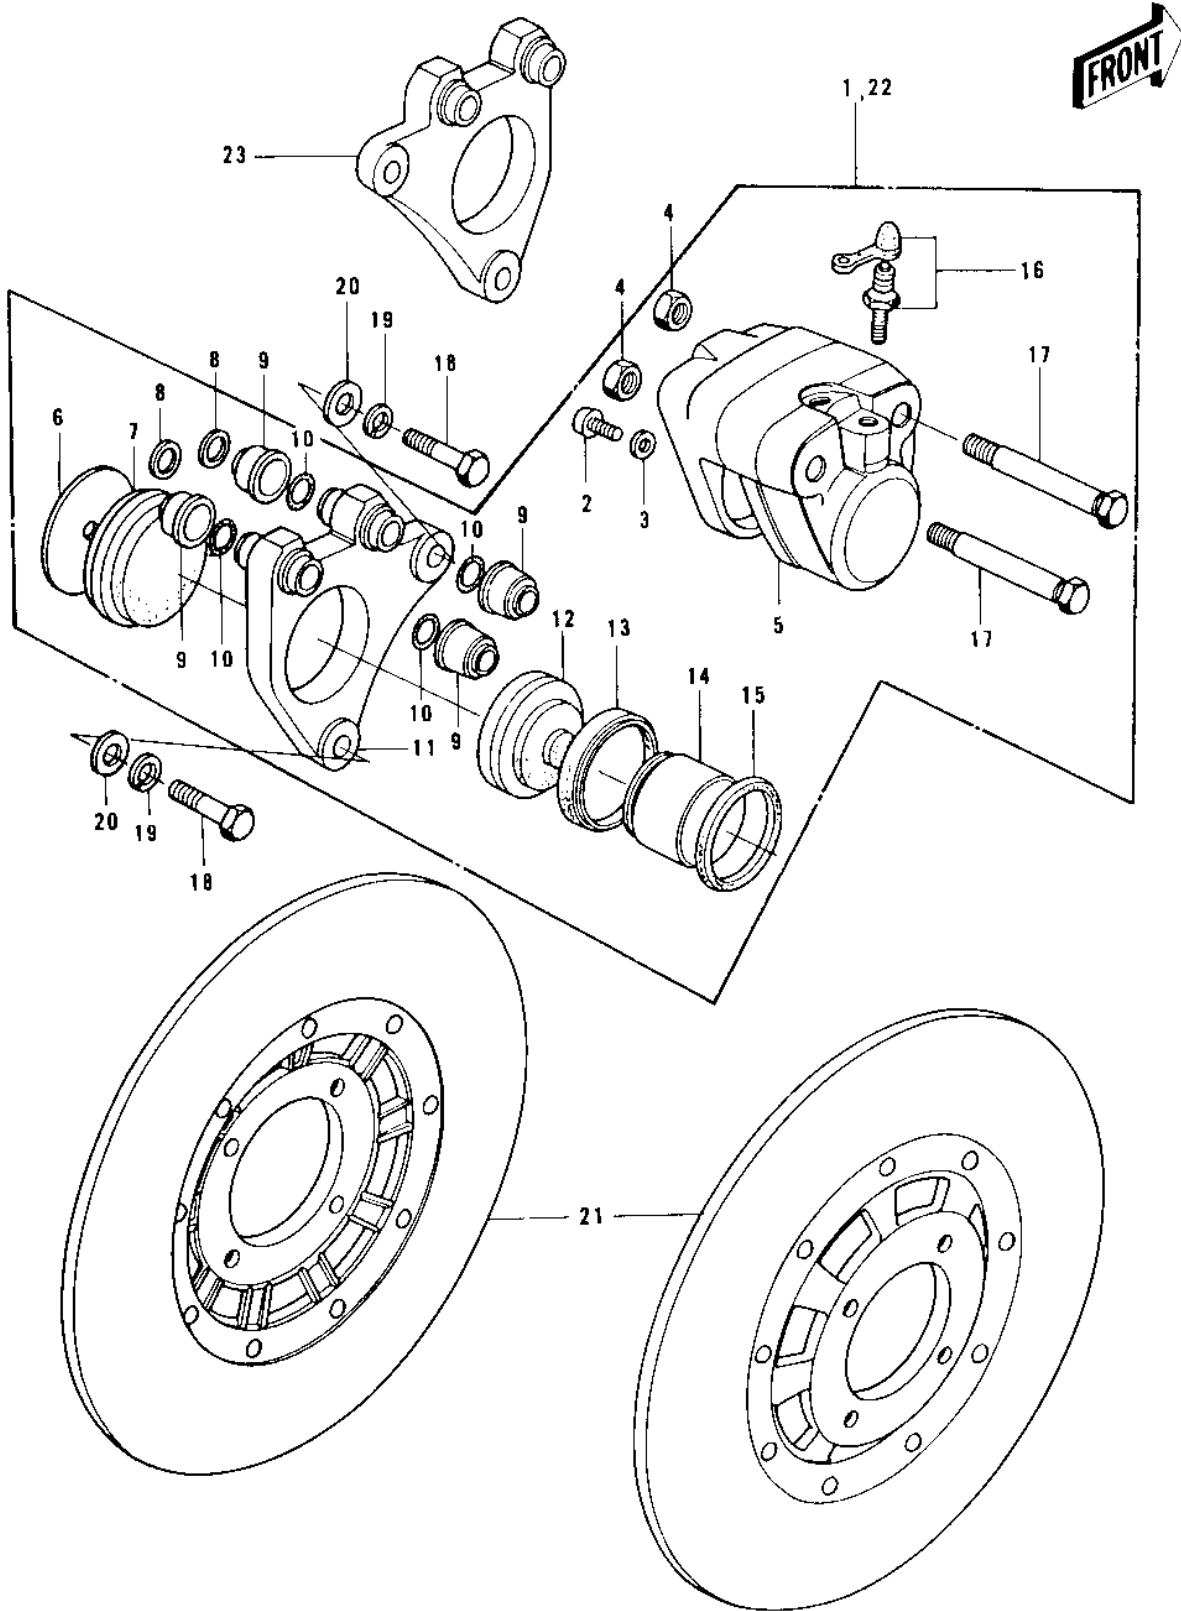

# 1976 LTD PARTS DIAGRAM

## FRONT BRAKE

# 1976 LTD PARTS LIST

## FRONT BRAKE

ITEM NAME	PART NUMBER	QUANTITY
CALIPER ASSY,FRONT (Ref # 1)	43041-030	1
SCREW PAN HEAD 6X12 (Ref # 2)	220B0612	2
WASHER SPRING 6MM (Ref # 3)	461F0600	2
NUT 10MM (Ref # 4)	315B1000	4
CALIPER (Ref # 5)	43042-008	2
SPACER (Ref # 6)	43040-004	2
PAD B (Ref # 7)	43051-007	2
PAD SET,(FRONT) (Ref # 7)	43050-5001	2
PLUG (Ref # 8)	43088-002	4
DUST SHILD,SHAFT (Ref # 9)	43052-005	8
"O" RING (Ref # 10)	43053-006	8
HOLDER,CALIPER (Ref # 11)	43044-008	1
PAD A (Ref # 12)	43050-006	2
PAD SET,(FRONT) (Ref # 12)	43050-5001	2
DUST SEALD,RUBBER (Ref # 13)	43054-003	2
PISTON,CALIPER (Ref # 14)	43048-006	2
RING,PISTON SEAL (Ref # 15)	43049-002	2
BLEEDER SET (Ref # 16)	43085-001	2
BOLT (Ref # 17)	43045-006	4
BOLT (Ref # 18)	92007-032	4
WASHER SPRING 10MM (Ref # 19)	461F1000	4
WASHER PLAIN 10MM (Ref # 20)	410B1000	4
DISC PLATE,FRONT BRK (Ref # 21)	41080-007	2
CALIPER ASSY,RH FRON (Ref # 22)	43041-031	1
HOLDER,CALIPER (Ref # 23)	43044-009	1