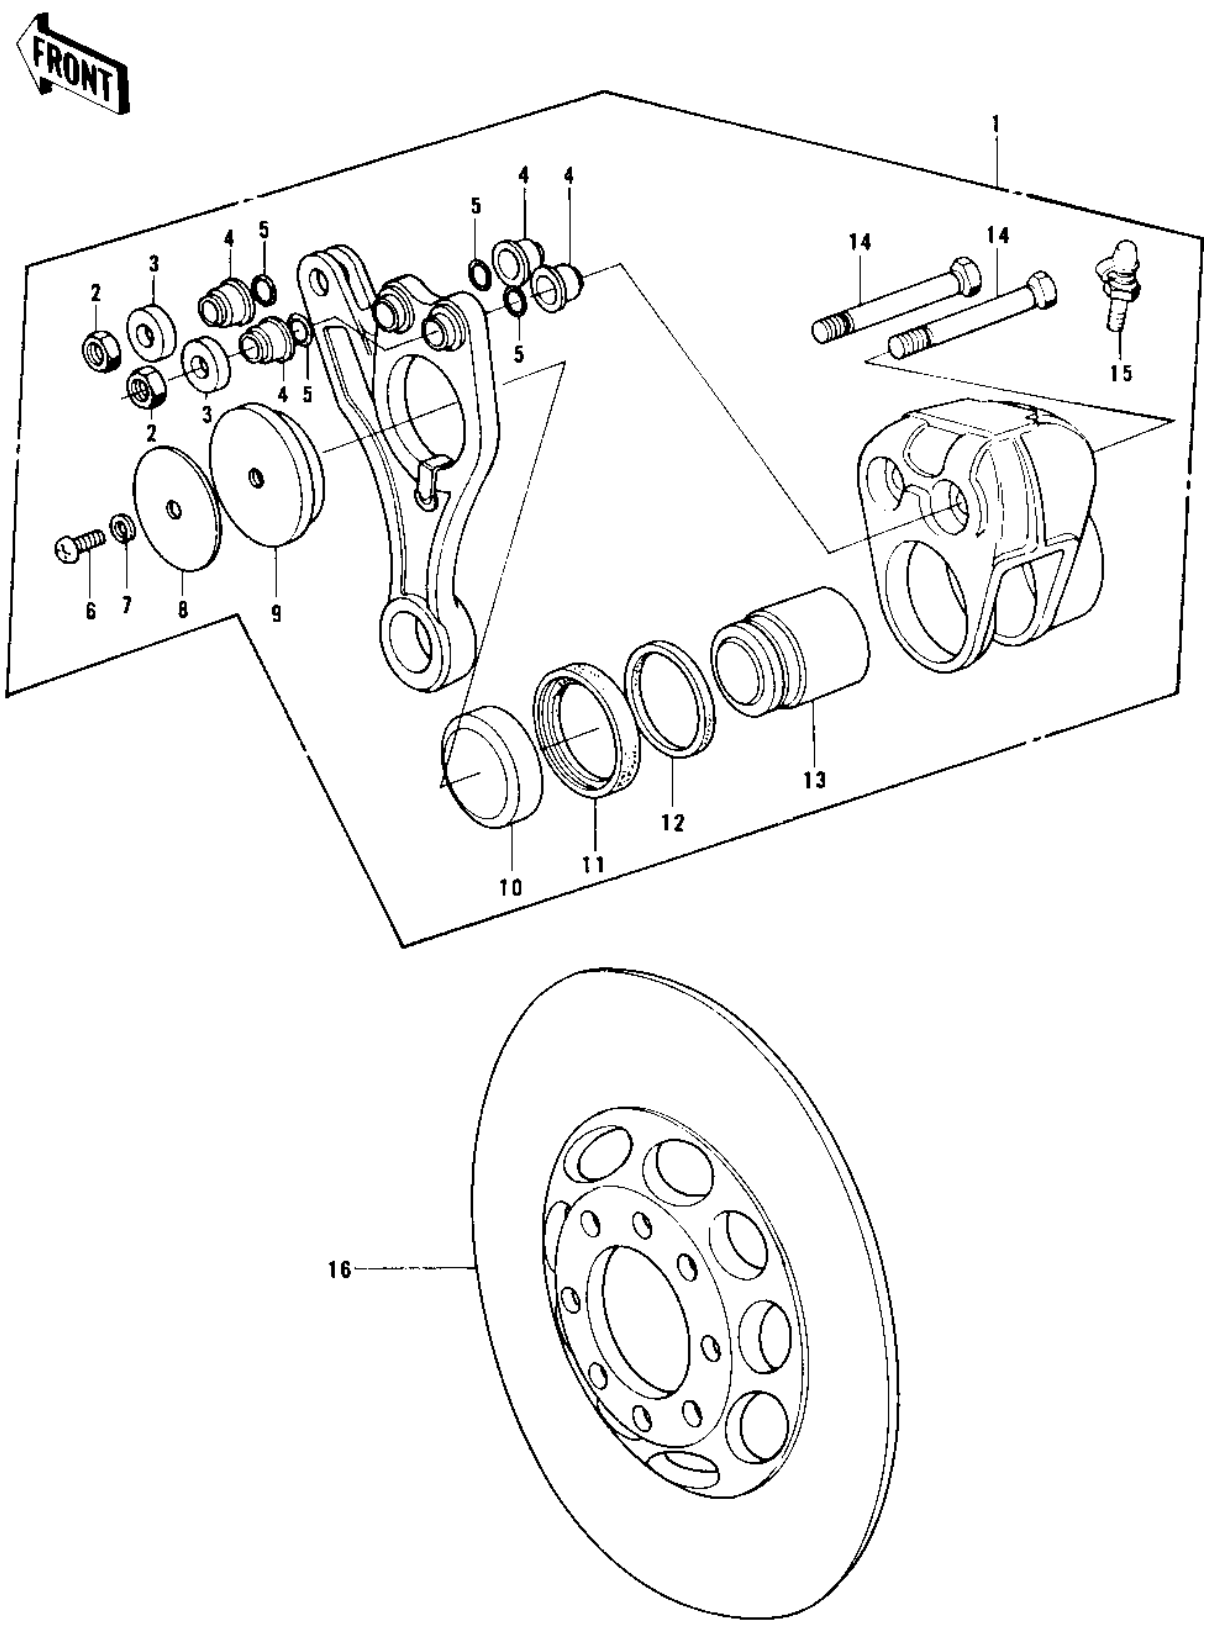

1976 LTD PARTS DIAGRAM

REAR BRAKE

1976 LTD PARTS LIST

REAR BRAKE

ITEM NAME	PART NUMBER	QUANTITY
CALIPER ASSY,REAR (Ref # 1)	43041-024	1
NUT 10MM (Ref # 2)	315B1000	2
PLUG (Ref # 3)	43088-002	2
DUST SHILD,SHAFT (Ref # 4)	43052-005	4
"O" RING (Ref # 5)	43053-006	4
SCREW PAN HEAD 6X12 (Ref # 6)	220B0612	1
WASHER SPRING 6MM (Ref # 7)	461F0600	1
SPACER (Ref # 8)	43040-004	1
PAD B (Ref # 9)	43051-009	1
PAD SET,(REAR) (Ref # 9)	43050-5002	1
PAD A (Ref # 10)	43050-008	1
PAD SET,(REAR) (Ref # 10)	43050-5002	1
DUST SEALD,RUBBER (Ref # 11)	43054-003	1
RING,PISTON SEAL (Ref # 12)	43049-002	1
PISTON,CALIPER (Ref # 13)	43048-006	1
BOLT (Ref # 14)	43045-006	2
BLEEDER SET (Ref # 15)	43085-001	1
DISC PLATE (Ref # 16)	41080-012	1