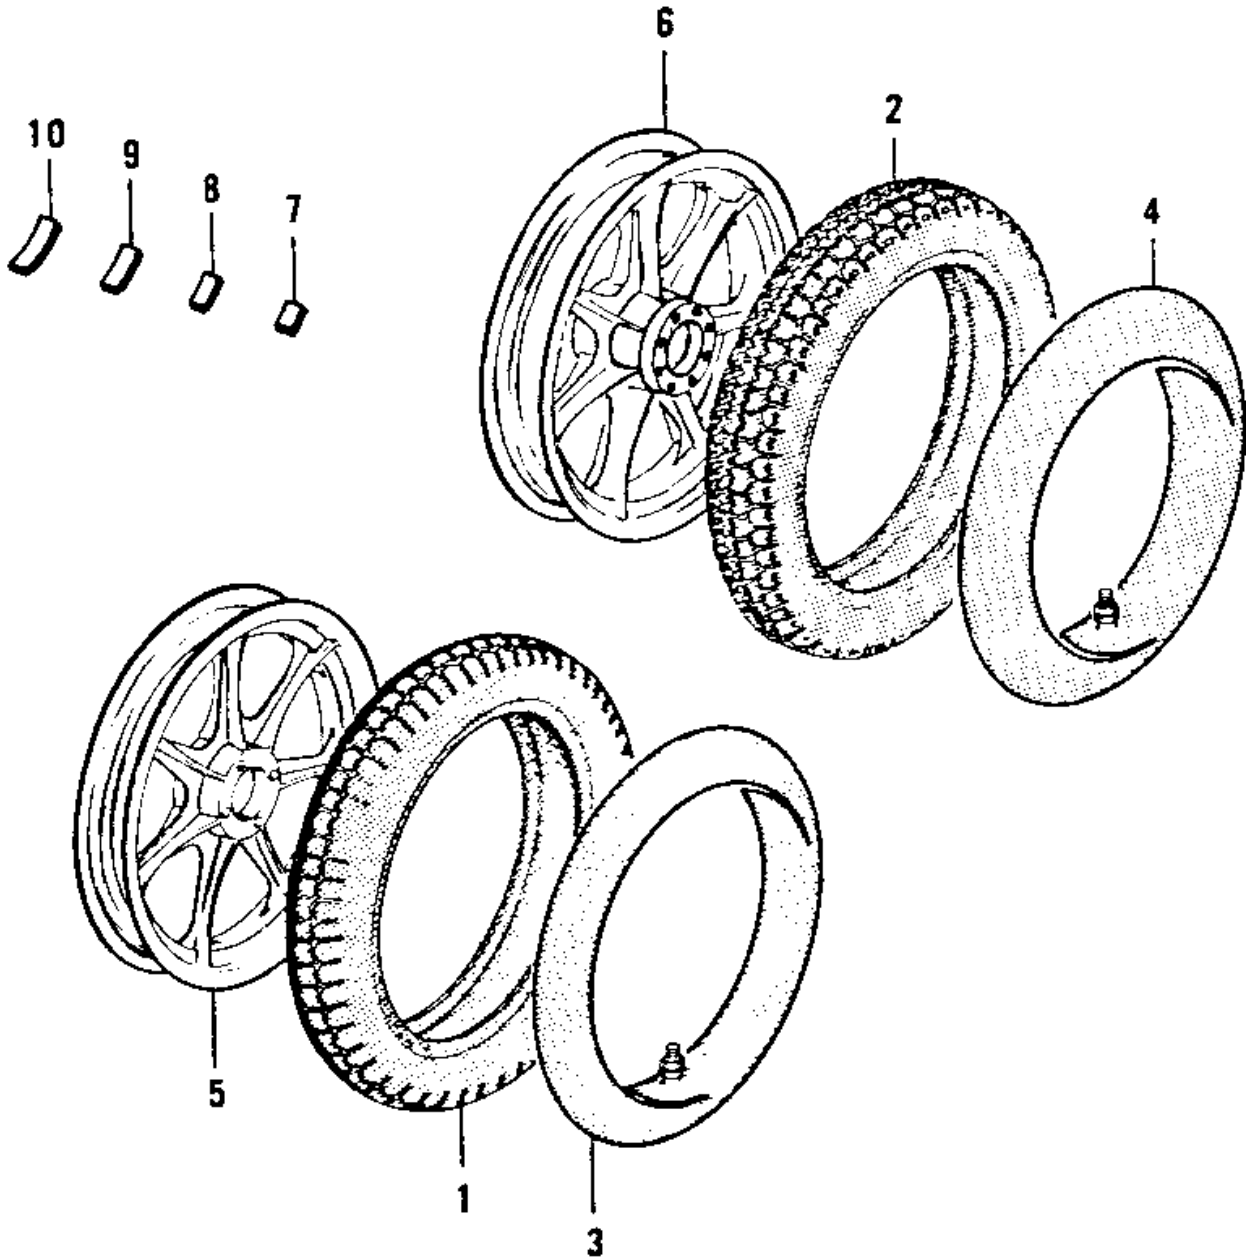

# 1976 LTD PARTS DIAGRAM

WHEELS/TIRES

## 1976 LTD PARTS LIST

### WHEELS/TIRES

ITEM NAME	PART NUMBER	QUANTITY
TIRE-FRONT (Ref # 1)	41021-071	1
TIRE 510-16 MT90 (Ref # 2)	41021-072	1
TUBE 350/375/410-19 (Ref # 3)	41022-046	1
TUBE 510-16 (Ref # 4)	K41022-1651	1
SOLID WHEEL FRONT (Ref # 5)	41087-001	1
SOLID WHEEL REAR (Ref # 6)	41087-002	1
BALANCER 5G (Ref # 7)	41075-005	AR
BALANCER 10G (Ref # 8)	41075-006	AR
BALANCER 20G (Ref # 9)	41075-007	AR
BALANCER 30G (Ref # 10)	41075-008	AR