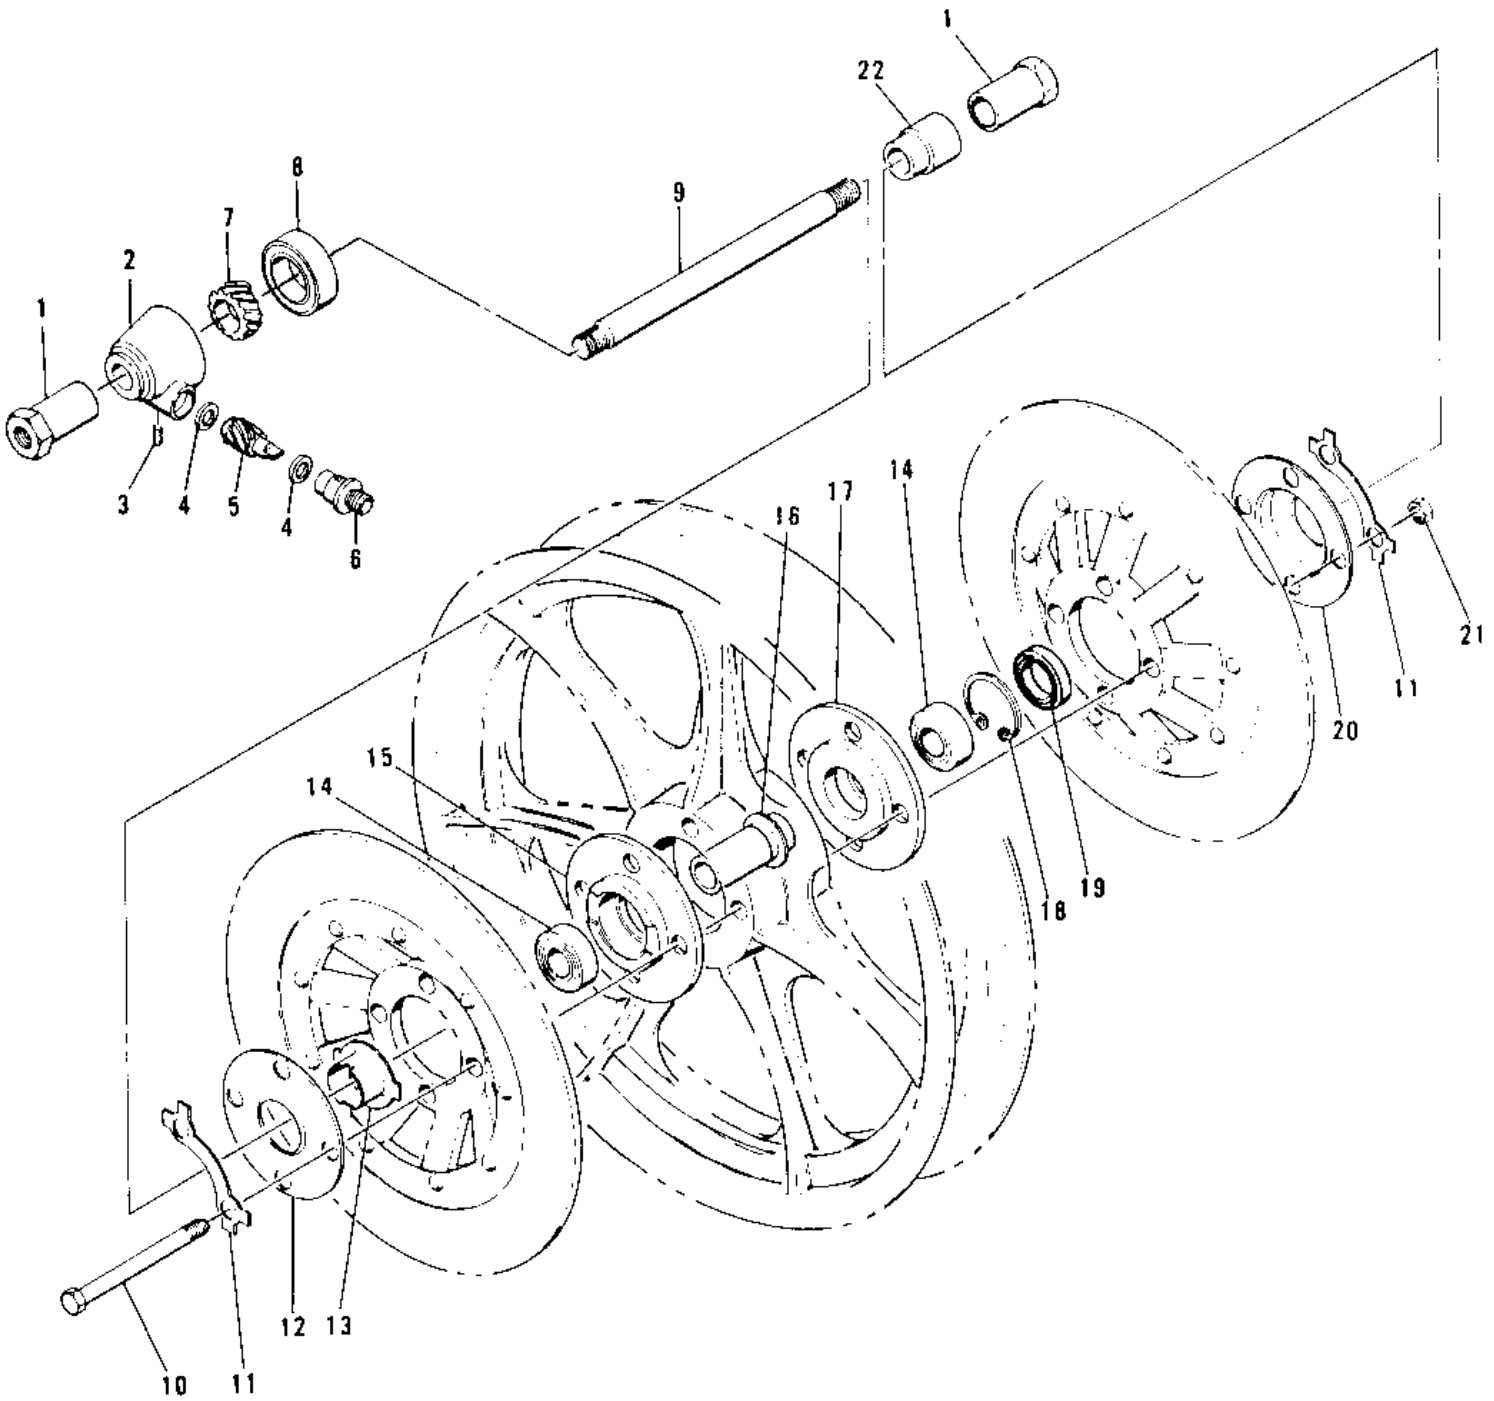

1976 LTD PARTS DIAGRAM

FRONT HUB

1976 LTD PARTS LIST

FRONT HUB

ITEM NAME	PART NUMBER	QUANTITY
COLLAR,FRONT AXLE (Ref # 1)	41069-033	2
GEAR BOX ASSY (Ref # 2)	41078-008	1
PIN,SPRING (Ref # 3)	41082-001	1
WASHER THRST SPD PIN (Ref # 4)	41063-001	2
PINION,SPEEDOMETER (Ref # 5)	41060-017	1
BUSH,SPEEDMETER CABL (Ref # 6)	41062-005	1
GEAR,SPEEDOMETER (Ref # 7)	41059-026	1
OIL SEAL,BJN30427-C3 (Ref # 8)	92049-1057	1
AXLE,FRONT (Ref # 9)	41068-049	1
BOLT,HEX HEAD,10MM (Ref # 10)	92001-179	4
WASHER,LOCK (Ref # 11)	92088-023	4
DUST COVER (Ref # 12)	41042-014	1
RECEIVER,GEAR (Ref # 13)	41064-013	1
BEARING BALL #6203 (Ref # 14)	601B6203	2
BRG ADPTR LH FR (Ref # 15)	41088-001	1
COLLAR,FR HUB BEARIN (Ref # 16)	41039-031	1
BRG ADPTR RH FR (Ref # 17)	41088-002	1
RING, SNAP,43.5M/M (Ref # 18)	92033-1040	1
OIL SEAL (Ref # 19)	654A254008	1
DUST COVER (Ref # 20)	41042-015	1
NUT 10MM (Ref # 21)	315G1000	4
COLLAR,FRONT AXLE (Ref # 22)	41069-032	1