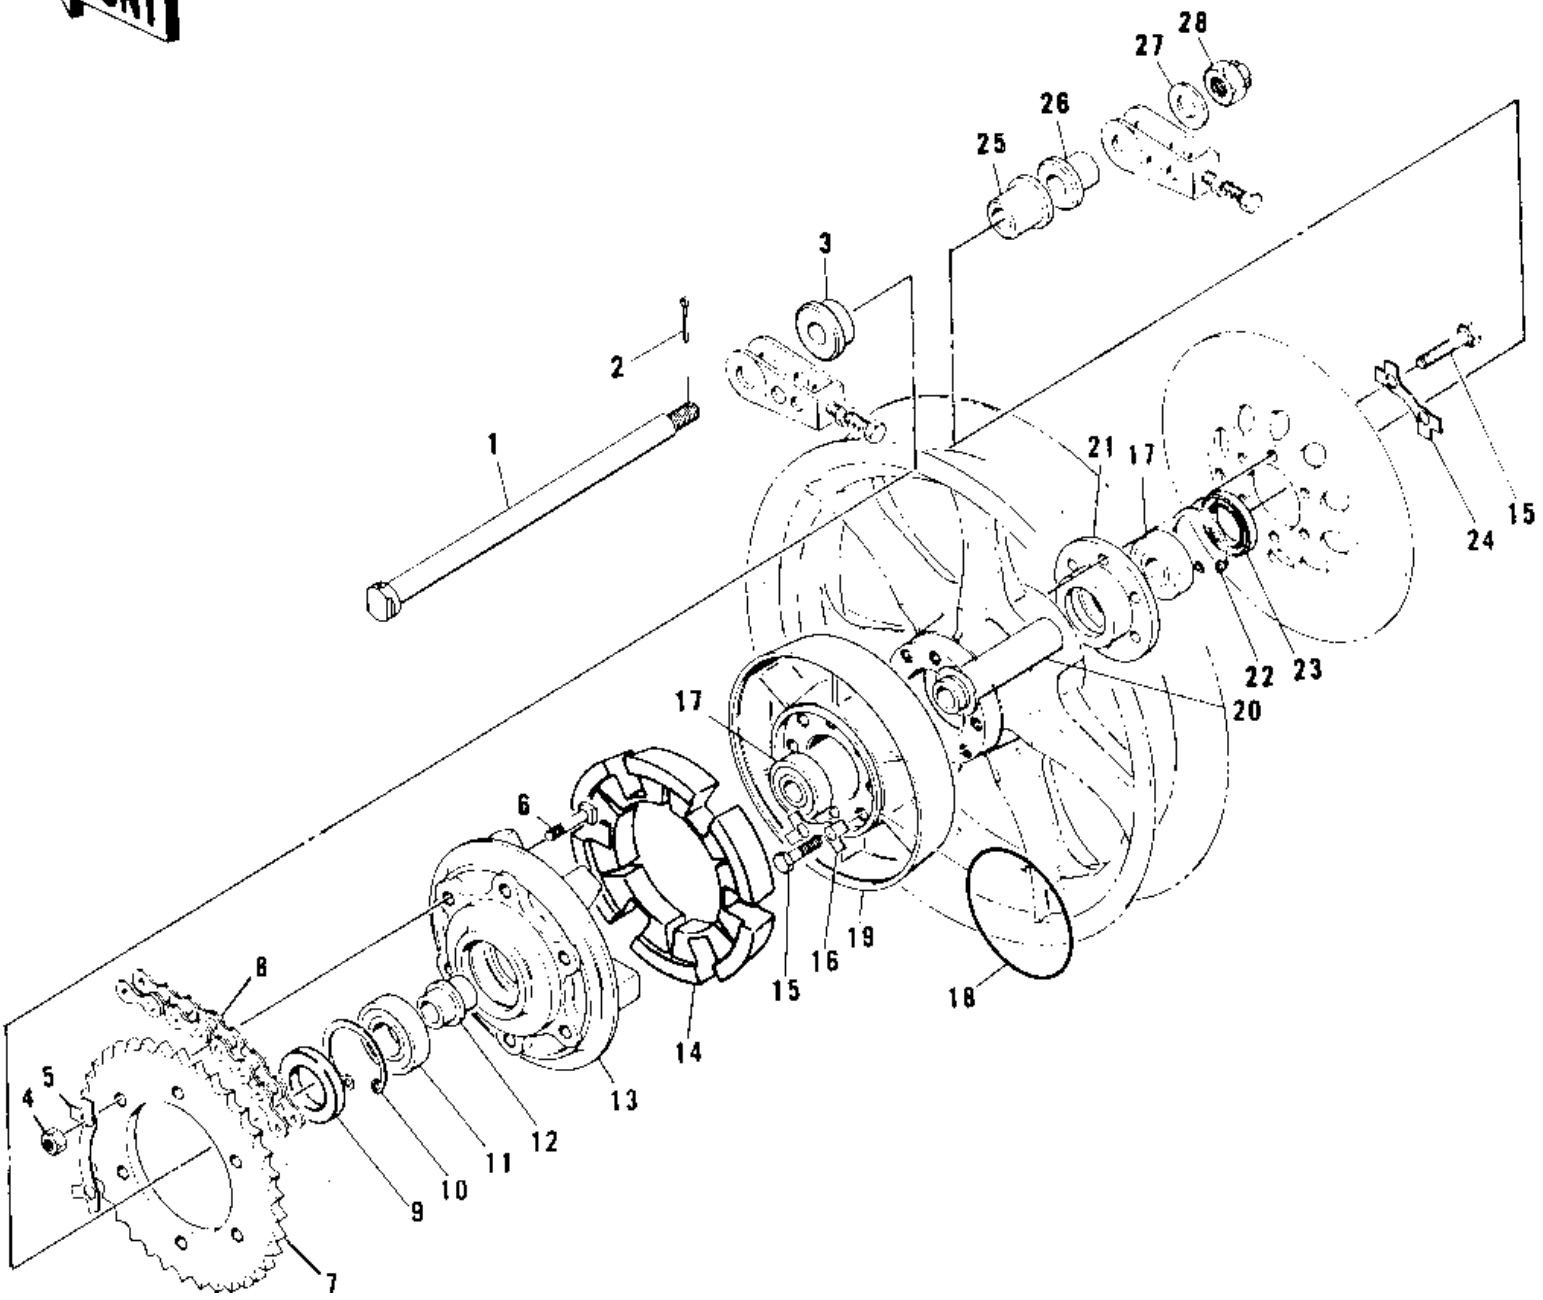

1976 LTD PARTS DIAGRAM

REAR HUB/CHAIN

1976 LTD PARTS LIST

REAR HUB/CHAIN

ITEM NAME	PART NUMBER	QUANTITY
AXLE,REAR (Ref # 1)	42031-034	1
PIN-COTTER,4.0X35 (Ref # 2)	550D4035	1
COLLAR,RR HUB COUPLN (Ref # 3)	42032-077	1
NUT 10MM (Ref # 4)	42045-005	6
WASHER,LOCK (Ref # 5)	92088-031	3
BOLT (Ref # 6)	92001-161	6
SPROCKET (Ref # 7)	42041-171	1
DR CHAIN 630X92 (Ref # 8)	92057-107	1
OIL SEAL (Ref # 9)	92050-027	1
CIRCLIP,62M/M (Ref # 10)	92033-1044	1
BALL BEARING,#6206 (Ref # 11)	601B6206	1
SLEEVE,COUPLING (Ref # 12)	42036-032	1
COUPLING ASSY,RR HUB (Ref # 13)	42008-039	1
SHOCK DAMPER (Ref # 14)	42014-031	1
BOLT (Ref # 15)	92001-183	14
WASHER, LOCK (Ref # 16)	92088-030	3
BEARING BALL #6304 (Ref # 17)	601B6304	2
"O" RING,115MM (Ref # 18)	671B25115	1
ADAPTER,BEARING (Ref # 19)	41088-006	1
COLLAR,RR HUB BEARIN (Ref # 20)	41039-036	1
ADAPTER,BEARING (Ref # 21)	41088-005	1
RING,SNAP,56.2M/M (Ref # 22)	92033-1043	1
OIL SEAL TC26388 (Ref # 23)	92052-008	1
WASHER,LOCK (Ref # 24)	92088-032	3
COLLAR,REAR AXLE (Ref # 25)	42032-061	1
SLEEVE,RR CALIPER HO (Ref # 26)	42036-027	1
WASHER,PLAIN,20MM (Ref # 27)	92022-248	1
NUT CASTLE,18MM (Ref # 28)	42045-018	1