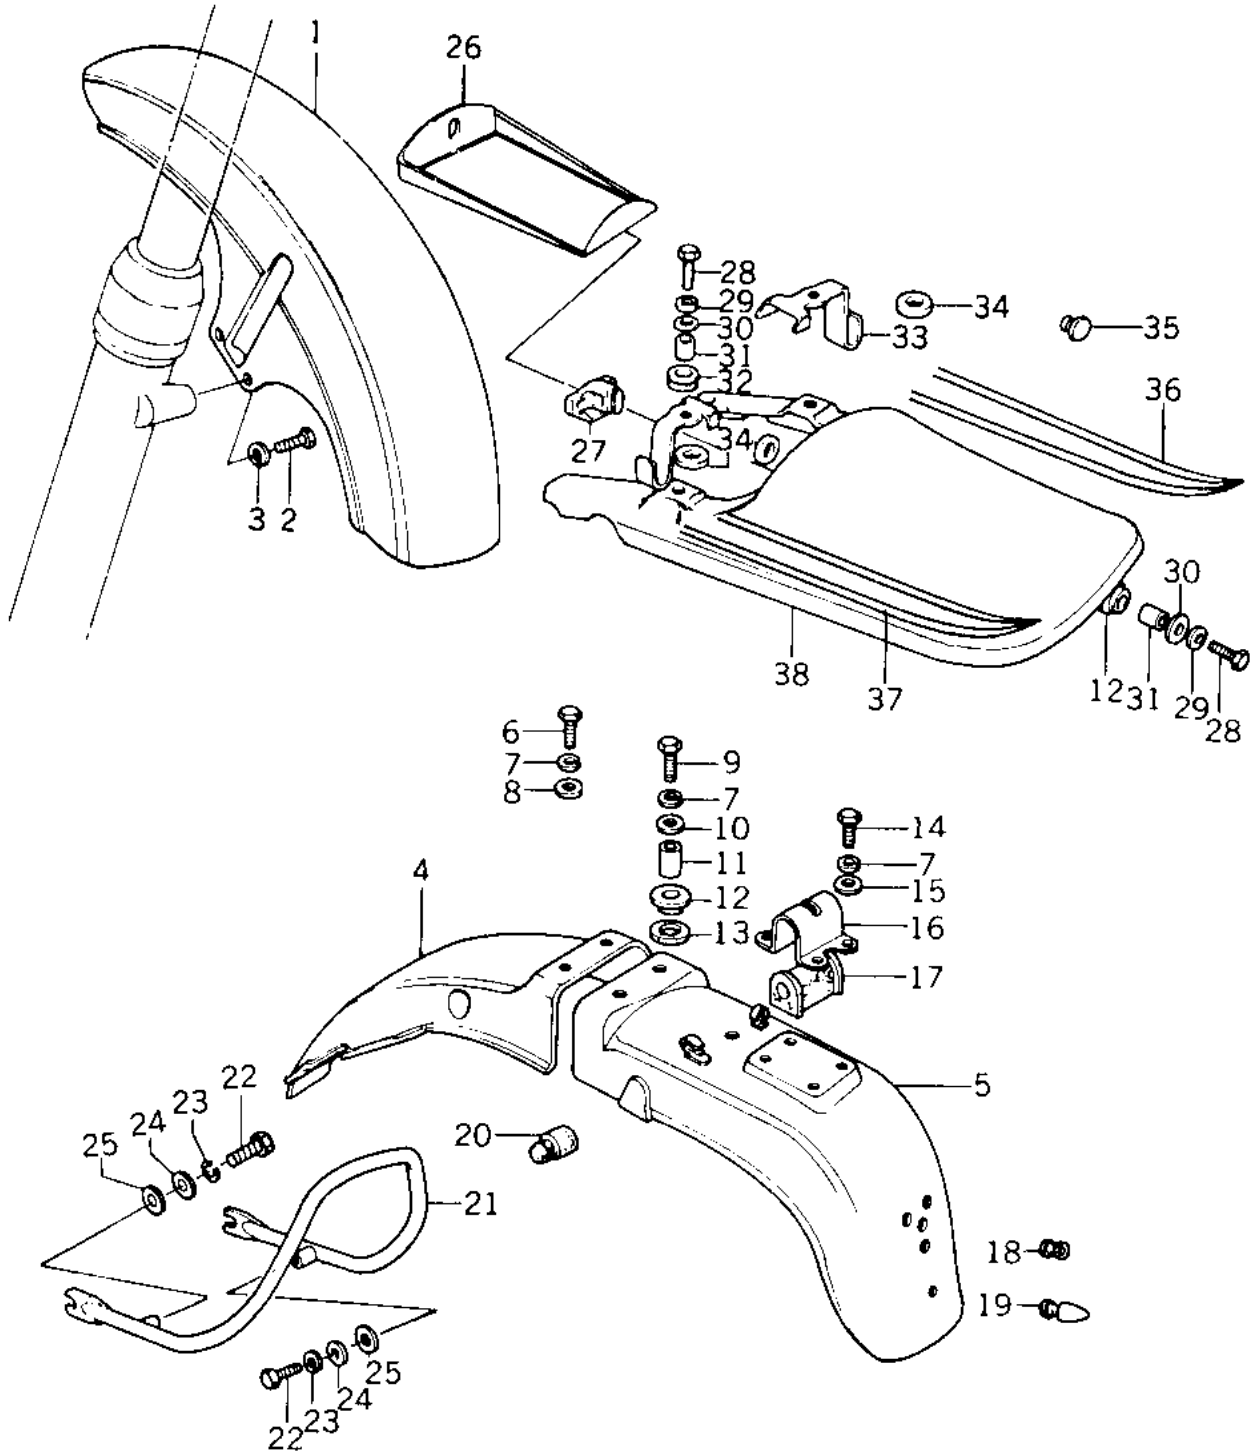

1976 LTD PARTS DIAGRAM

FENDERS/SEAT COVER

1976 LTD PARTS LIST

FENDERS/SEAT COVER

ITEM NAME	PART NUMBER	QUANTITY
FENDER-FR (Ref # 1)	35004-1047	1
FENDER-FR (Ref # 1)	35004-1047	1
BOLT-UPSET,6X16 (Ref # 2)	112G0616	4
WASHER SPRING 6MM (Ref # 3)	461F0600	4
FENDER-RR (Ref # 4)	35022-137	1
FENDER-RR (Ref # 5)	35022-151	1
BOLT-UPSET 6X14 (Ref # 6)	112B0614	2
WASHER SPRING 6MM (Ref # 7)	461F0600	2
WASHER PLAIN (Ref # 8)	92022-024	2
BOLT-HEX HEAD,6X32 (Ref # 9)	110N0632	2
WASHER,PLAIN,7MM (Ref # 10)	92022-228	2
COLLAR,REAR FENDER (Ref # 11)	92027-162	2
RUBBER,FENDER COVER (Ref # 12)	92075-174	2
DAMPER RUBBER (Ref # 13)	92075-175	2
BOLT-UPSET,6X16 (Ref # 14)	112G0616	4
WASHER PLAIN 6MM (Ref # 15)	411B0600	4
UNAVAILABLE IN PRICE BOOK (Ref # 16)	36026-006	1
DAMPER RUBBER,RR FEN (Ref # 17)	92075-132	1
GROMMET HARNESS 10MM (Ref # 18)	92071-019	1
RUBBER,LICENSE PLATE (Ref # 19)	92075-176	1
DAMPER RUBBER,RR FEN (Ref # 20)	92075-135	2
REAR STAY (Ref # 21)	35032-040	1
BOLT-UPSET,10X22 (Ref # 22)	112B1022	2
WASHER SPRING 10MM (Ref # 23)	461F1000	2
WASHER PLAIN 10MM (Ref # 24)	411B1000	2
WASHER-PL-10.5X26X2. (Ref # 25)	92022-044	2
CASE (Ref # 26)	32099-018	1
PLUG,CASE RUBBER (Ref # 27)	92074-024	1
BOLT-UPSET (Ref # 28)	112G0625	4

1976 LTD PARTS LIST

FENDERS/SEAT COVER

ITEM NAME	PART NUMBER	QUANTITY
WASHER SPRING 6MM (Ref # 29)	461F0600	4
WASHER,PLAIN,7MM (Ref # 30)	92022-228	4
COLLAR,REAR FENDER (Ref # 31)	92027-162	4
RUBBER,FENDER COVER (Ref # 32)	92075-174	4
BRACKET,HELMET HOLDE (Ref # 33)	32122-010	1
DAMPER RUBBER (Ref # 34)	92075-175	4
PLUG,BACKREST HOLE (Ref # 35)	92074-022	2
DECAL RH TAIL (Ref # 36)	56029-137	1
DECAL LH TAIL (Ref # 37)	56029-136	1
REAR FENDER COVER (Ref # 38)	53043-013-8B	1