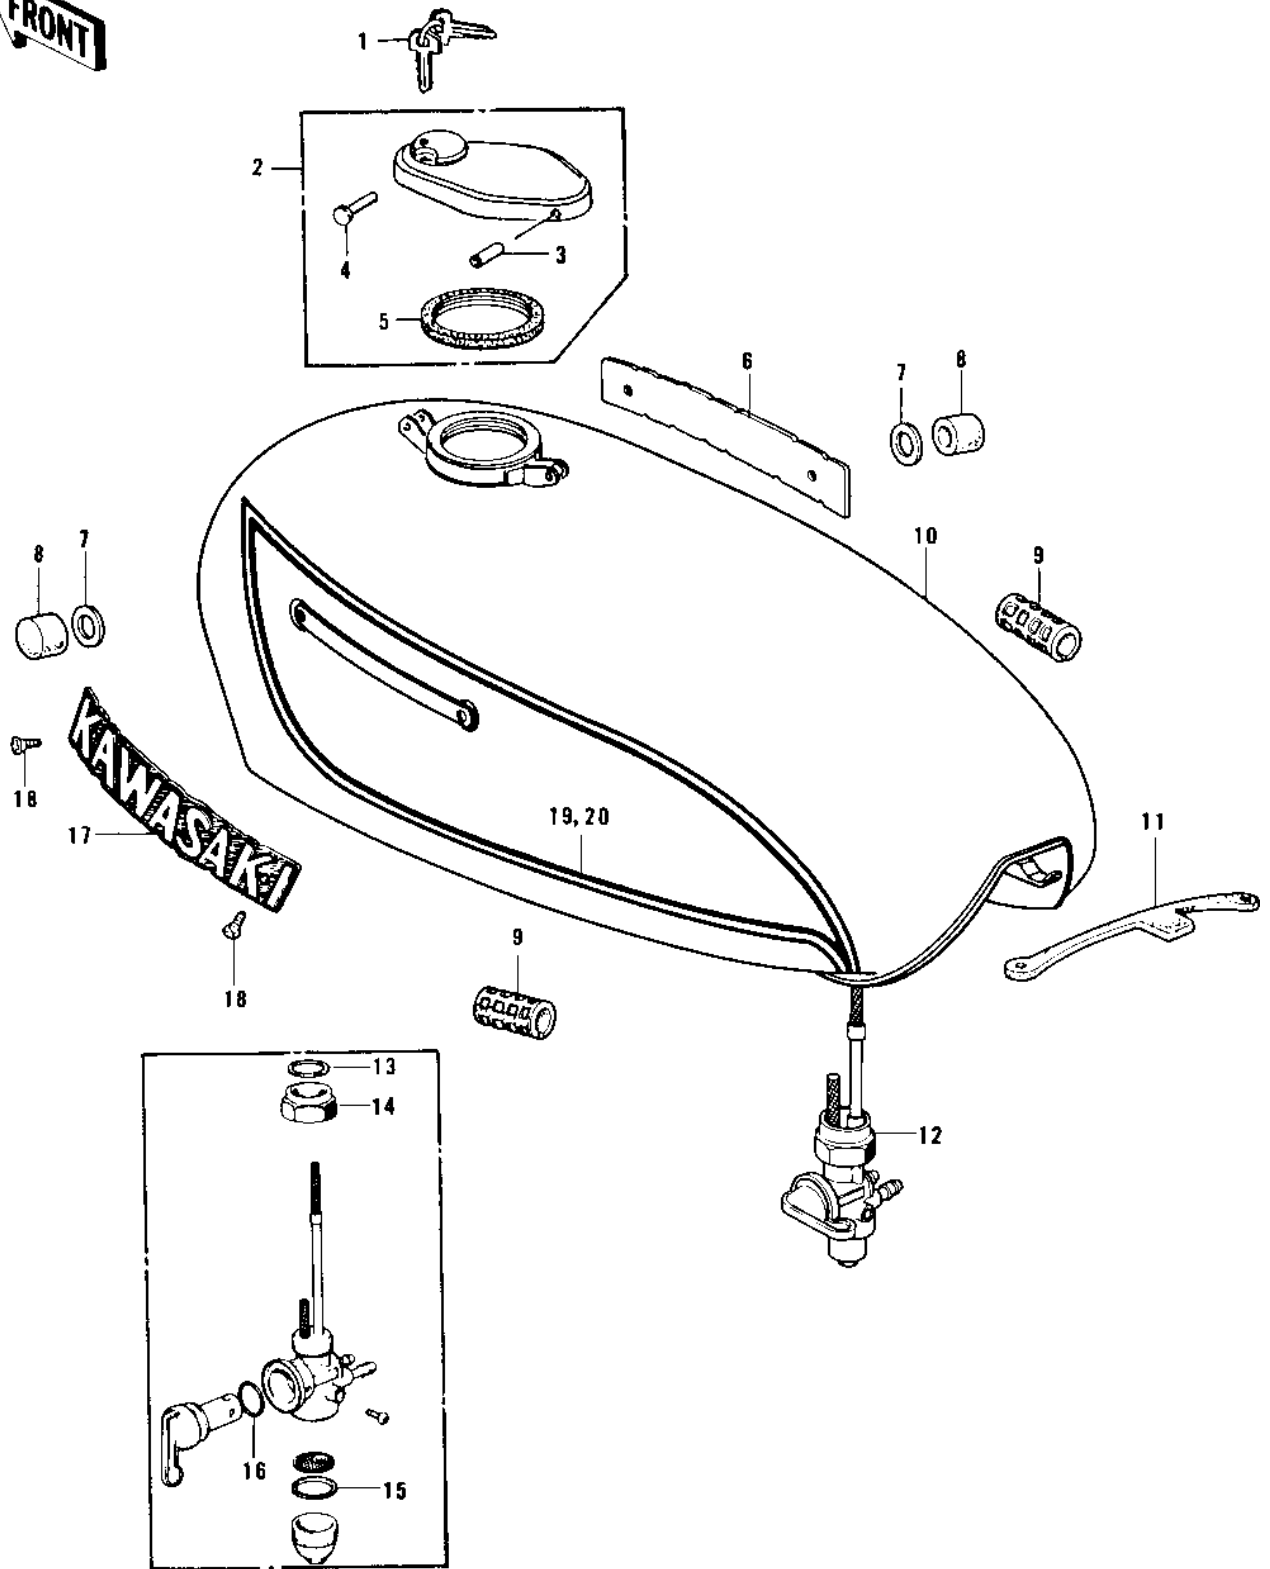

1976 LTD PARTS DIAGRAM

FUEL TANK

1976 LTD PARTS LIST

FUEL TANK

ITEM NAME	PART NUMBER	QUANTITY
CAP,FUEL TANK (Ref # 2)	51048-012	1
PIN,CAP HINGE (Ref # 3)	92043-127	1
PIN,HOOK (Ref # 4)	92043-126	1
GASKET-FUEL TANK CAP (Ref # 5)	51059-008	1
EMBLEM,FUEL TANK,R.H (Ref # 6)	56014-1014	1
WASHER-PL-10.5X26X2. (Ref # 7)	92022-044	2
DAMPER RUBBER,FL TAN (Ref # 8)	92075-125	2
DAMPER RUBBER (Ref # 9)	92075-084	2
TANK-FUEL, (Ref # 10)	51001-114-8B	1
BAND,FUEL TANK (Ref # 11)	92072-042	1
TAP ASSY (Ref # 12)	51023-1002	1
GASKET-FUEL COCK JNT (Ref # 13)	92065-081	1
FUEL COCK JOINT NUT (Ref # 14)	51035-009	1
GASKET FUEL COCK CUP (Ref # 15)	51037-010	1
"O" RING,14MM (Ref # 16)	670B2014	1
EMBLEM,FUEL TANK,L.H (Ref # 17)	56014-1013	1
SCREW-CSK-CROS (Ref # 18)	221C0306	4
DECAL LH TANK (Ref # 19)	56029-134	1
DECAL RH TANK (Ref # 20)	56029-135	1