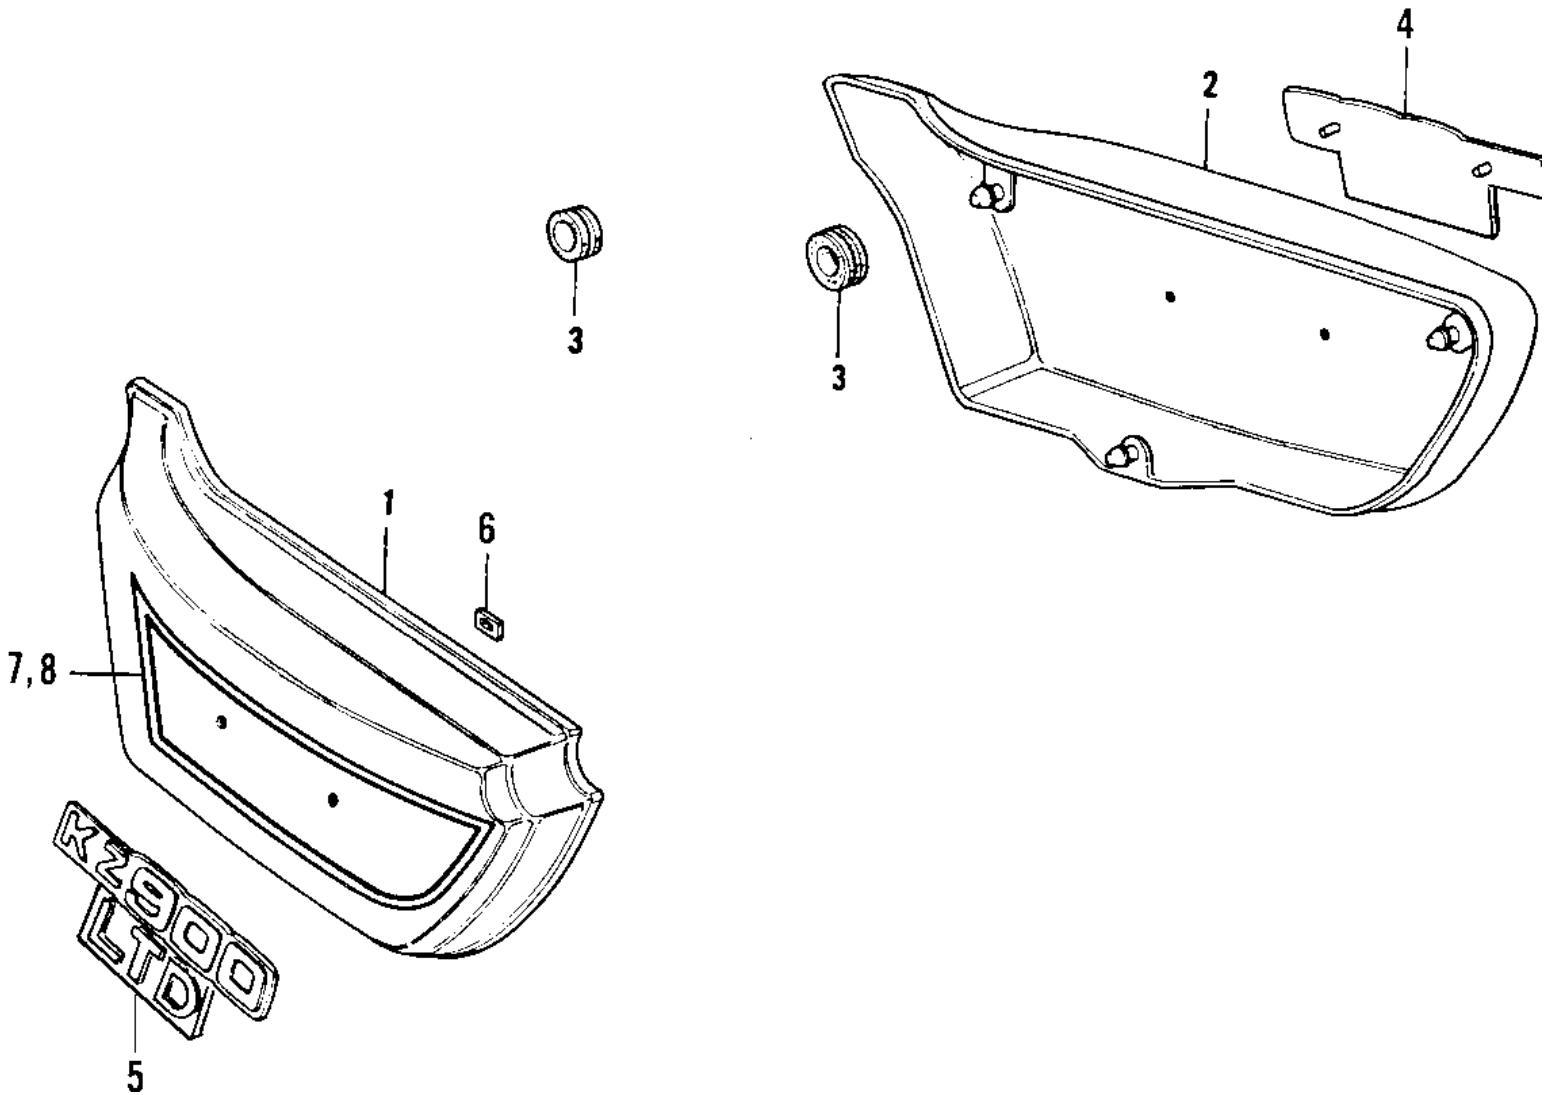

# 1976 LTD PARTS DIAGRAM

## SIDE COVERS

### SIDE COVERS

ITEM NAME	PART NUMBER	QUANTITY
SIDE COVER LEFT (Ref # 1)	36001-054-8B	1
UNAVAILABLE IN PRICE BOOK (Ref # 2)	36007-061-8B	1
GROMMET (Ref # 3)	92071-056	6
EMBLEM,SIDE COVER.R. (Ref # 4)	56018-263	1
EMBLEM,SIDE COVER,L. (Ref # 5)	56018-260	1
NUT,LOCK,3MM (Ref # 6)	92018-005	4
DECAL LH SIDE COV (Ref # 7)	56029-138	1
DECAL RH SIDE COV (Ref # 8)	56029-139	1