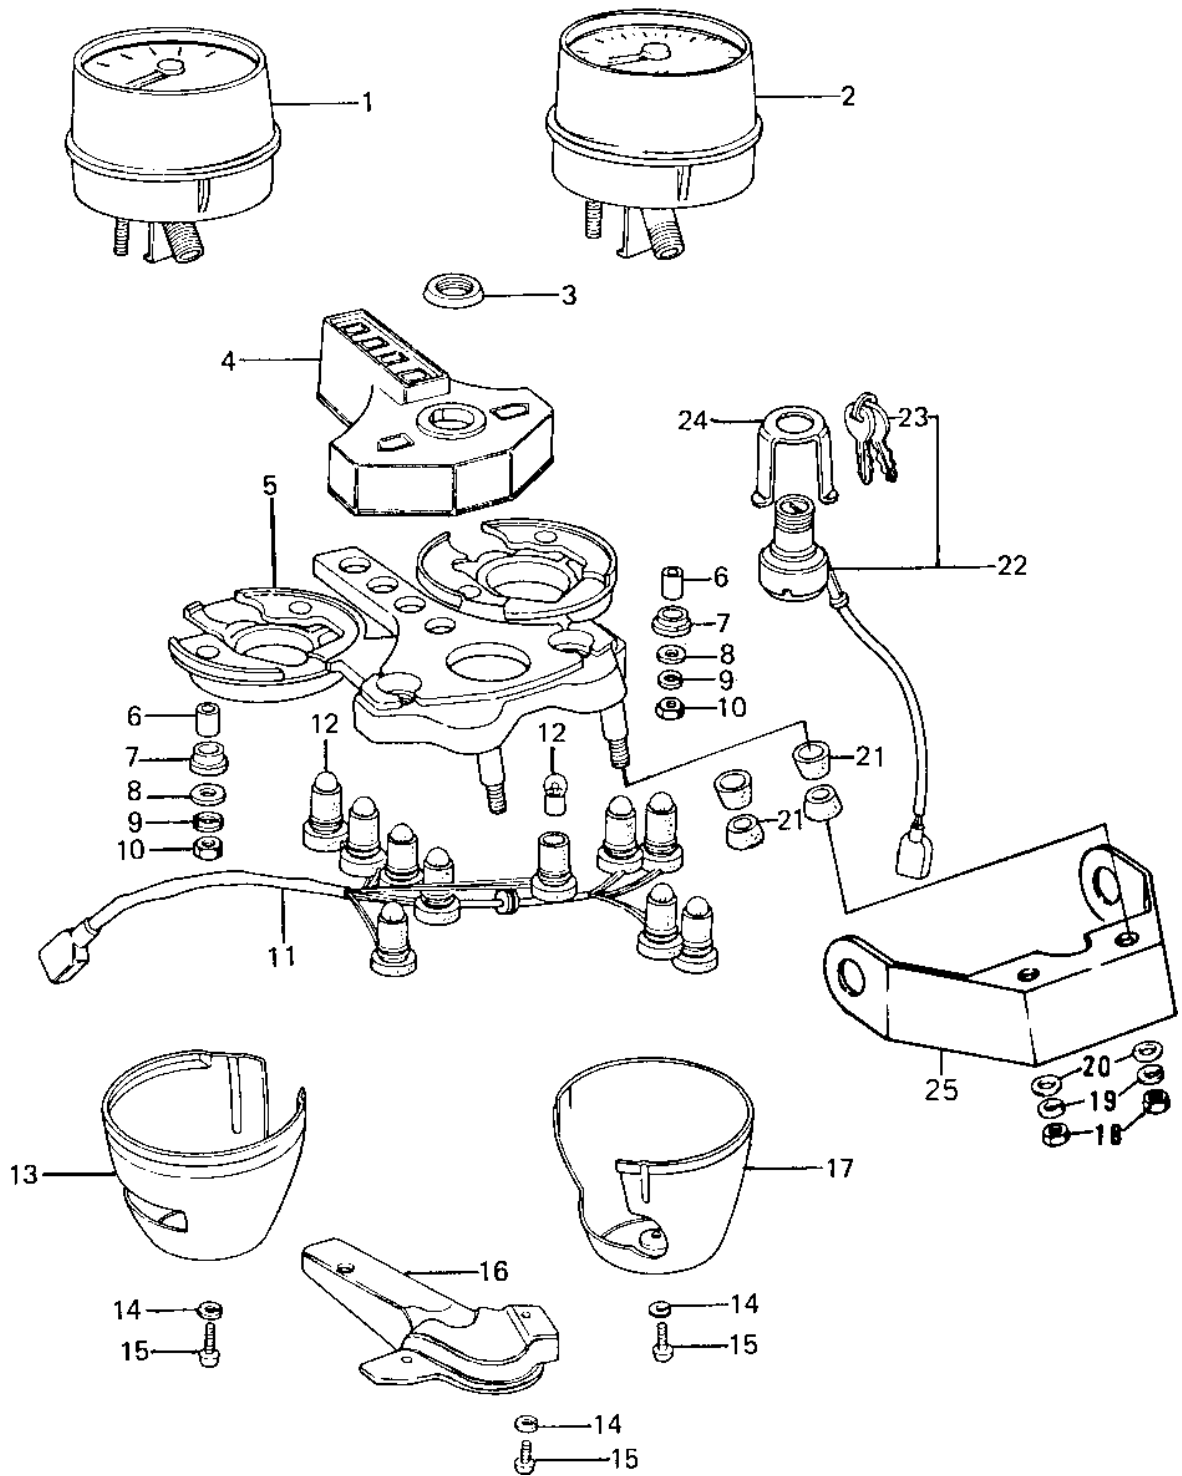

## METERS/IGNITION SWITCH

## METERS/IGNITION SWITCH

ITEM NAME	PART NUMBER	QUANTITY
SPEEDOMETER ASSY,MPH (Ref # 1)	25005-1031	1
SPEEDOMETER ASSY,MPH (Ref # 1)	25005-1031	1
SPEEDOMETER,KP4 (Canada) (Ref # 1)	25006-056	1
TACHOMETER ASSY (Ref # 2)	25015-1010	1
TACHOMETER ASSY (Ref # 2)	25015-1010	1
NUT,IGNITION SW LOCK (Ref # 3)	27007-004	1
COVER,METER,INDICATE (Ref # 4)	25023-015	1
BRACKET,METER (Ref # 5)	25008-045	1
BRACKET,METER (Ref # 5)	25008-045	1
COLLAR,METER (Ref # 6)	92027-211	4
RUBBER,METER (Ref # 7)	92075-172	4
WASHER,PLAIN,5MM (Ref # 8)	92022-241	4
WASHER SPRING 5MM (Ref # 9)	461F0500	4
NUT 5MM (Ref # 10)	312B0500	4
SOCKET,SPEEDOMETER (Ref # 11)	25011-049	1
BULB 12V 3W (Ref # 12)	92069-018	10
COVER,SPEEDOMETER (Ref # 13)	25012-023	1
WASHER SPRING 3MM (Ref # 14)	461F0300	5
SCREW PAN HEAD 3X8 (Ref # 15)	220B0308	5
COVER,METER BRACKET (Ref # 16)	25024-006	1
COVER,TACHOMETER (Ref # 17)	25012-024	1
NUT,8MM (Ref # 18)	311B0800	2
WASHER SPRING 8MM (Ref # 19)	461F0800	2
WASHER PLAIN 8MM (Ref # 20)	411B0800	2
DAMPER RUBBER (Ref # 21)	92075-080	4
SWITCH,IGNITION (Ref # 22)	27005-086	1
KEY SET,#751 (Ref # 23)	27008-069-51	1
KEY SET,#752 (Ref # 23)	27008-069-52	1
KEY SET,#753 (Ref # 23)	27008-069-53	1