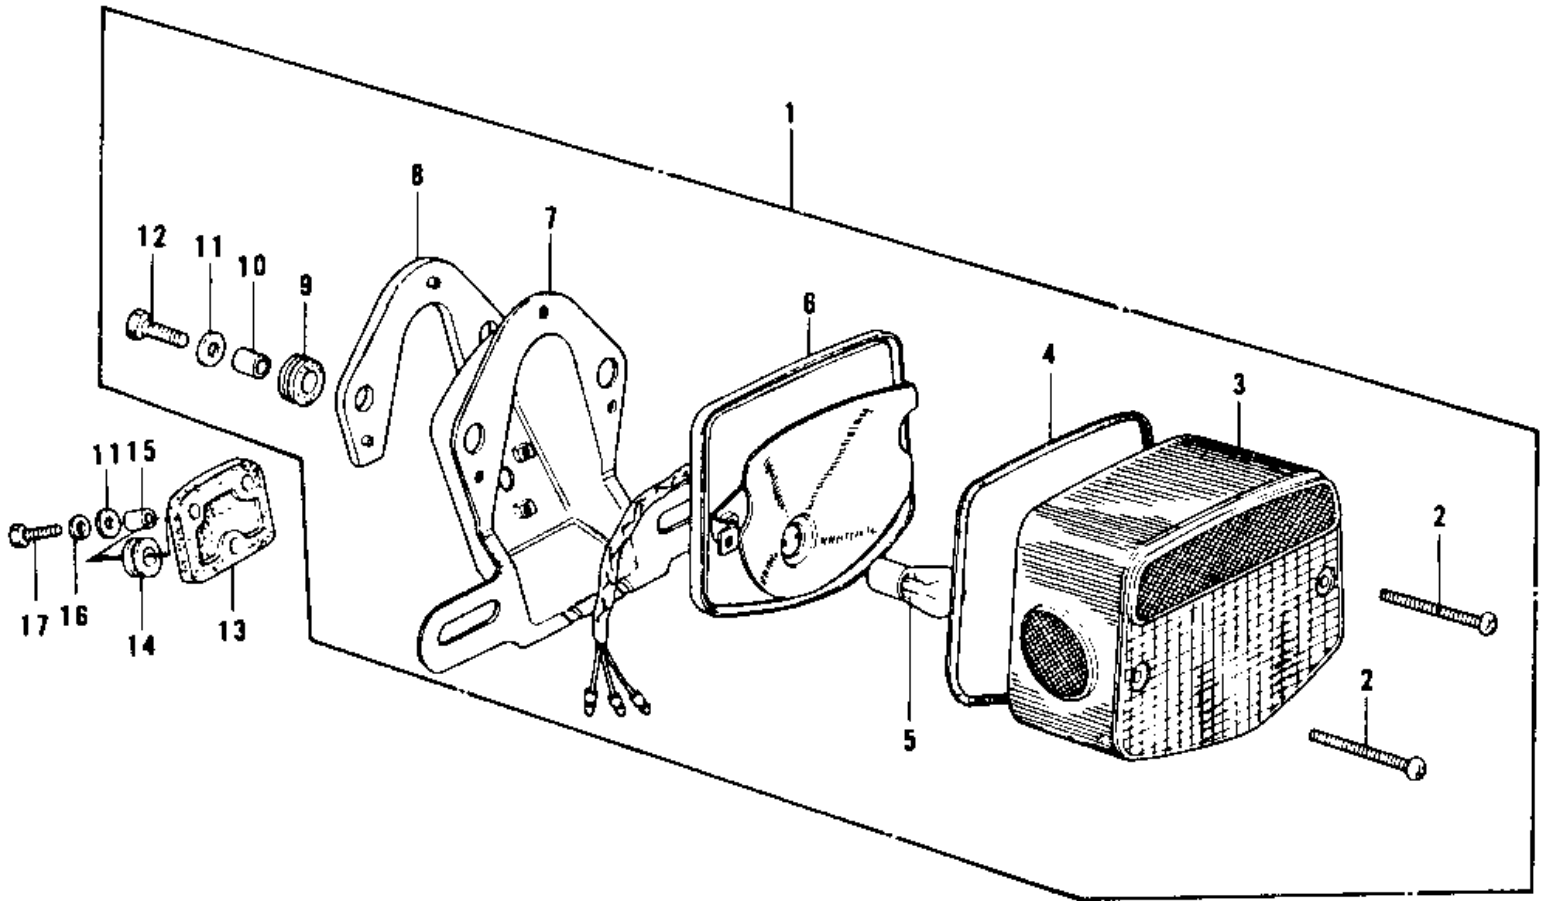

1976 LTD PARTS DIAGRAM

TAILLIGHT

1976 LTD PARTS LIST

TAILLIGHT

ITEM NAME	PART NUMBER	QUANTITY
LAMP ASSY, TAIL (Ref # 1)	23024-067	1
SCREW-PAN-CROS (Ref # 2)	220R0460	2
LENS, TAIL LAMP (Ref # 3)	23026-034	1
GASKET, TAIL LENS (Ref # 4)	23028-021	1
BULB, 12V 32/3CP (Ref # 5)	92069-059	1
CASE, TAIL LIGHT (Ref # 6)	23027-041	1
BKT, LICENSE PLATE (Ref # 7)	23036-046	1
DAMPER RUBBER (Ref # 8)	23066-023	1
DAMPER RUBBER (Ref # 9)	23066-020	2
COLLAR, 6.8X10X8.5 (Ref # 10)	92027-129	2
WASHER 6.5X20X1.6T (Ref # 11)	92022-125	5
BOLT 6X22 (Ref # 12)	112B0622	2
DAMPER RUBBER, RR FEN (Ref # 13)	35039-004	1
DAMPER RUBBER, RR FEN (Ref # 14)	92075-121	3
COLLAR 6.8X10X14.5 (Ref # 15)	92027-156	3
WASHER SPRING 6MM (Ref # 16)	461F0600	3
BOLT-UPSET (Ref # 17)	112G0625	3