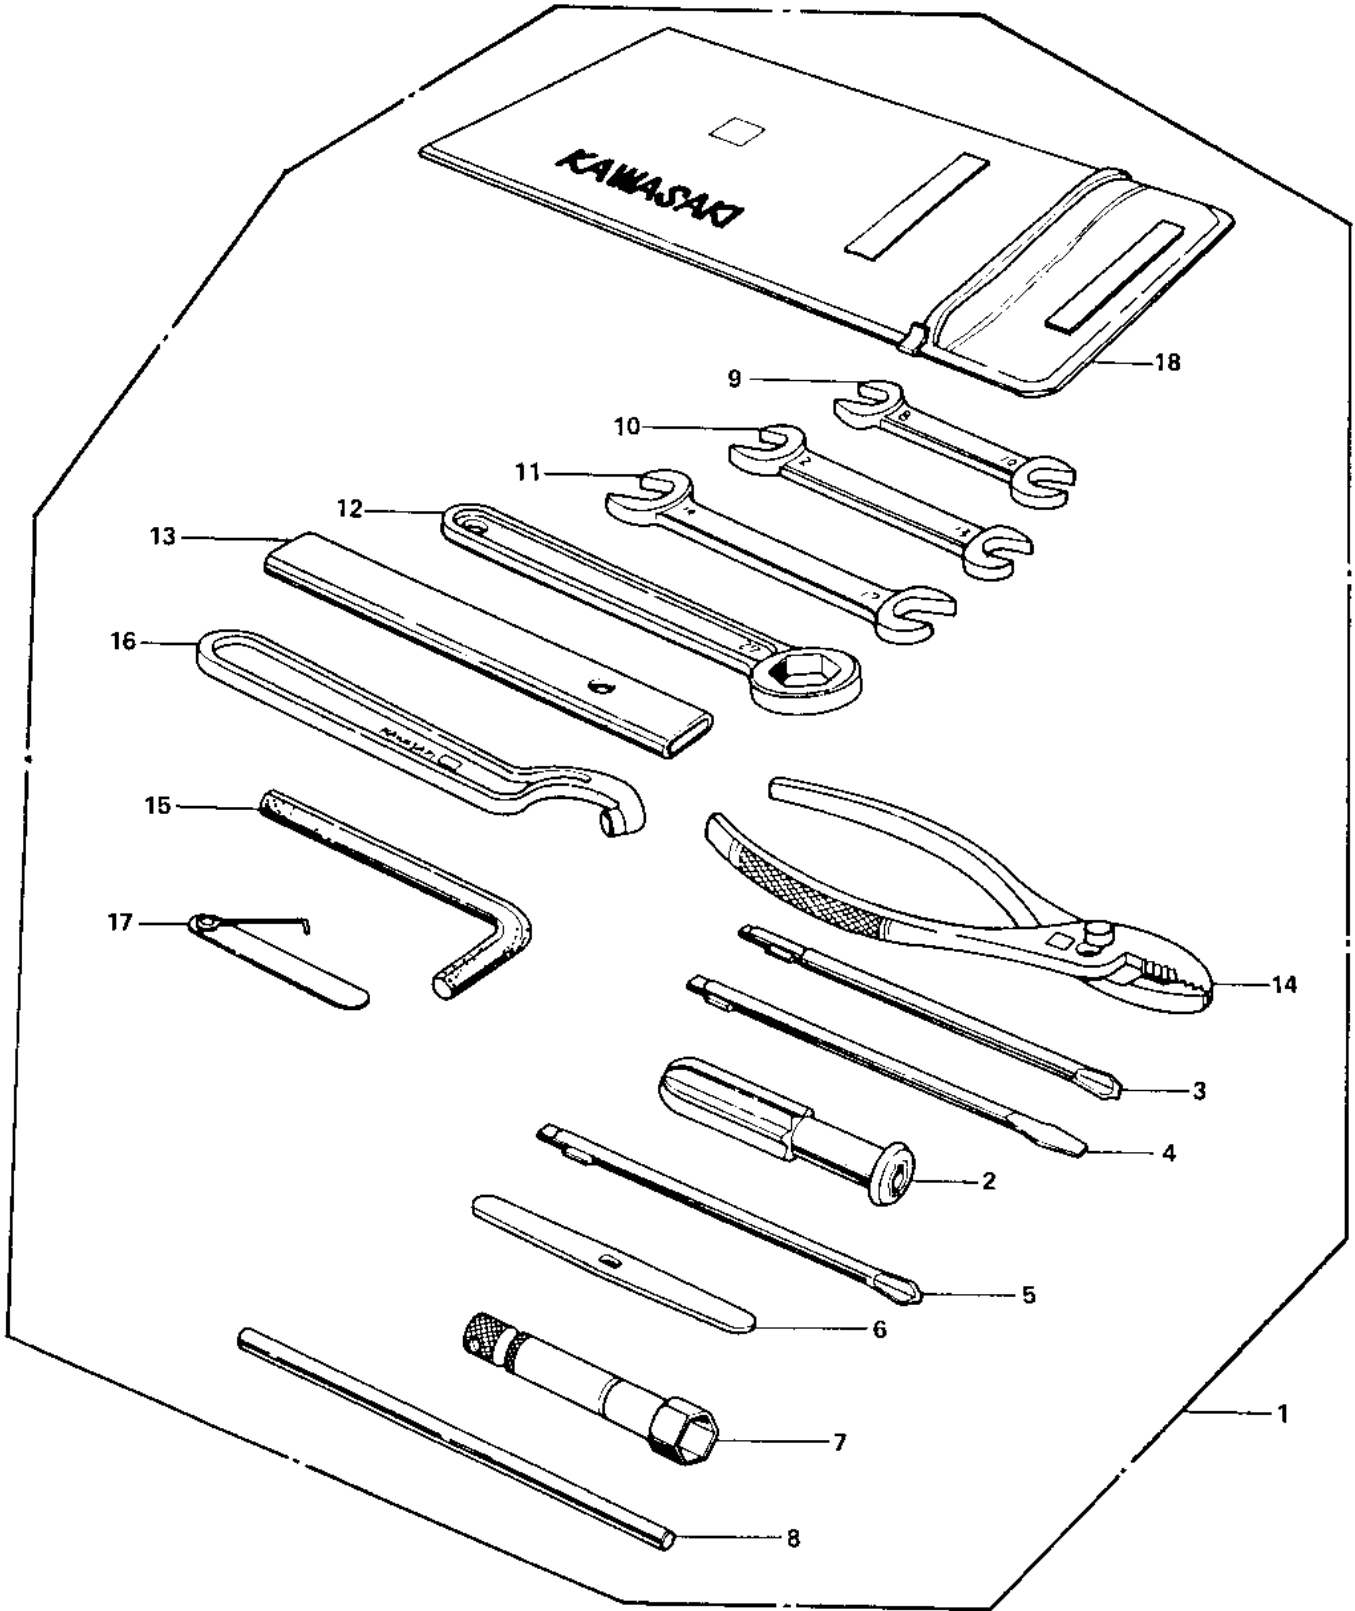

1976 LTD PARTS DIAGRAM

OWNER TOOLS

1976 LTD PARTS LIST

OWNER TOOLS

ITEM NAME	PART NUMBER	QUANTITY
UNAVAILABLE IN PRICE BOOK (Ref # 1)	56007-062	1
92106-1001 (Canada) (Ref # 2)	92106-004	1
TOOL-DRIVER (Ref # 3)	92107-1052	1
92107-1052 (Canada) (Ref # 4)	92107-007	1
92107-1002 (Canada) (Ref # 5)	92107-008	1
LEVER,SCREW DRIVER (Ref # 6)	92111-006	1
WRENCH,SPARK PLUG (Ref # 7)	92108-008	1
BAR,SPARK PLUG WRENC (Ref # 8)	92111-005	1
WRENCH,OPEN,8X10 (Ref # 9)	92126-001	1
WRENCH,OPEN END,12X1 (Ref # 10)	92126-002	1
TOOL-WRENCH,OPEN END (Ref # 11)	92110-1153	1
TOOL-WRENCH,BOX END, (Ref # 12)	92110-1147	1
TOOL-WRENCH,BOX END,2 (Ref # 13)	92111-004	1
PLIERS,160MM (Ref # 14)	92112-003	1
WRENCH,ALLEN,10MM (Ref # 15)	92127-001	1
ADJUSTER,REAR SHOCK (Ref # 16)	92108-014	1
GAUGE,THICKENSS (Ref # 17)	92128-001	1
BAG,TOOL (Ref # 18)	56008-006	1