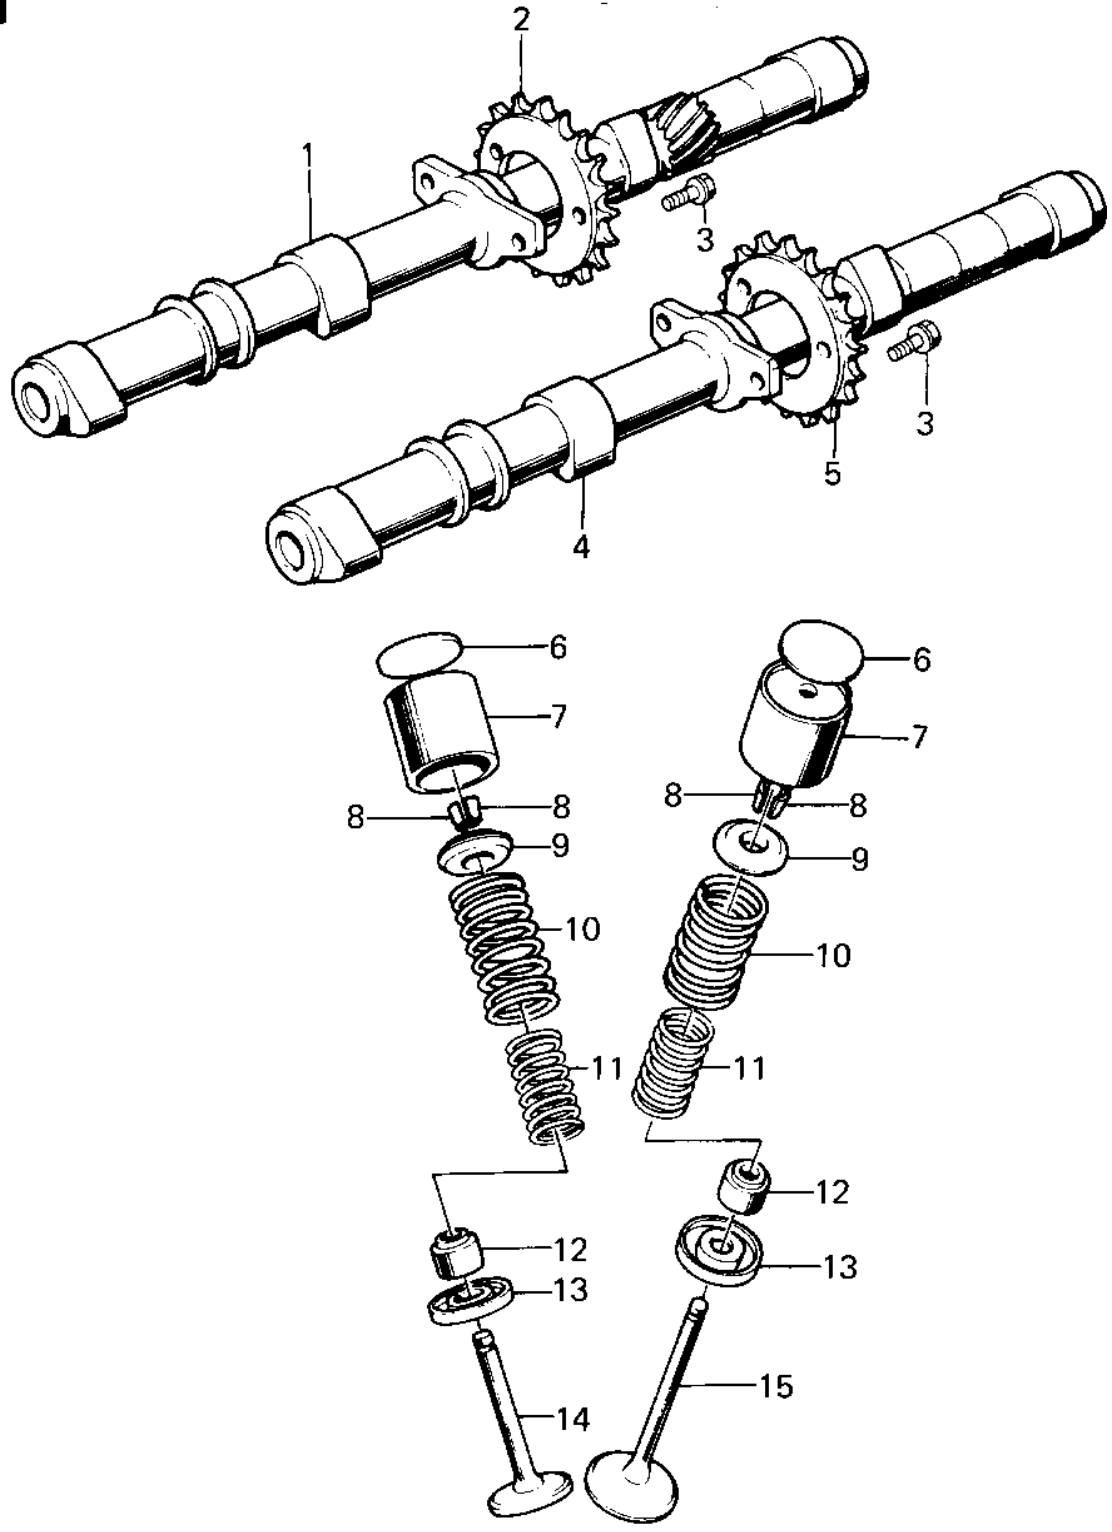

# 1977 KZ1000 PARTS LIST

CAMSHAFTS/VALVES ('77-78 A1/A2/A2A)

| ITEM NAME                      | PART NUMBER | QUANTITY |
|--------------------------------|-------------|----------|
| CAMSHAFT,EXHAUST (Ref # 1)     | 12044-015   | 1        |
| SPROCKET,CAM SHAFT E (Ref # 2) | 12046-002   | 1        |
| BOLT,SPROCKET FITTIN (Ref # 3) | 92003-208   | 6        |
| CAMSHAFT,INLET (Ref # 4)       | 12044-014   | 1        |
| SPROCKET,CAM SHAFT I (Ref # 5) | 12046-001   | 1        |
| SHIM,TAPPET,2.00T (Ref # 6)    | 12037-001   | AR       |
| SHIM,TAPPET,2.05T (Ref # 6)    | 12037-002   | AR       |
| SHIM,TAPPET,2.10T (Ref # 6)    | 12037-003   | AR       |
| SHIM,TAPPET,2.15T (Ref # 6)    | 12037-004   | AR       |
| SHIM,TAPPET,2.20T (Ref # 6)    | 12037-005   | AR       |
| SHIM,TAPPET,2.25T (Ref # 6)    | 12037-006   | AR       |
| SHIM,TAPPET,2.30T (Ref # 6)    | 12037-007   | AR       |
| SHIM,TAPPET,2.35T (Ref # 6)    | 12037-008   | AR       |
| SHIM,TAPPET,2.40T (Ref # 6)    | 12037-009   | AR       |
| SHIM,TAPPET,2.45T (Ref # 6)    | 12037-010   | AR       |
| SHIM,TAPPET,2.50T (Ref # 6)    | 12037-011   | AR       |
| SHIM,TAPPET,2.55T (Ref # 6)    | 12037-012   | AR       |
| SHIM,TAPPET,2.60T (Ref # 6)    | 12037-013   | AR       |
| SHIM,TAPPET,2.65T (Ref # 6)    | 12037-014   | AR       |
| SHIM,TAPPET,2.70T (Ref # 6)    | 12037-015   | AR       |
| SHIM,TAPPET,2.75T (Ref # 6)    | 12037-016   | AR       |
| SHIM,TAPPET,2.80T (Ref # 6)    | 12037-017   | AR       |
| SHIM,TAPPET,2.85T (Ref # 6)    | 12037-018   | AR       |
| SHIM,TAPPET,2.90T (Ref # 6)    | 12037-019   | AR       |
| SHIM,TAPPET,2.95T (Ref # 6)    | 12037-020   | AR       |
| SHIM,TAPPET,3.00T (Ref # 6)    | 12037-021   | AR       |
| SHIM,TAPPET,3.05T (Ref # 6)    | 12037-022   | AR       |
| SHIM,TAPPET,3.10T (Ref # 6)    | 12037-023   | AR       |
| SHIM,TAPPET,3.15T (Ref # 6)    | 12037-024   | AR       |