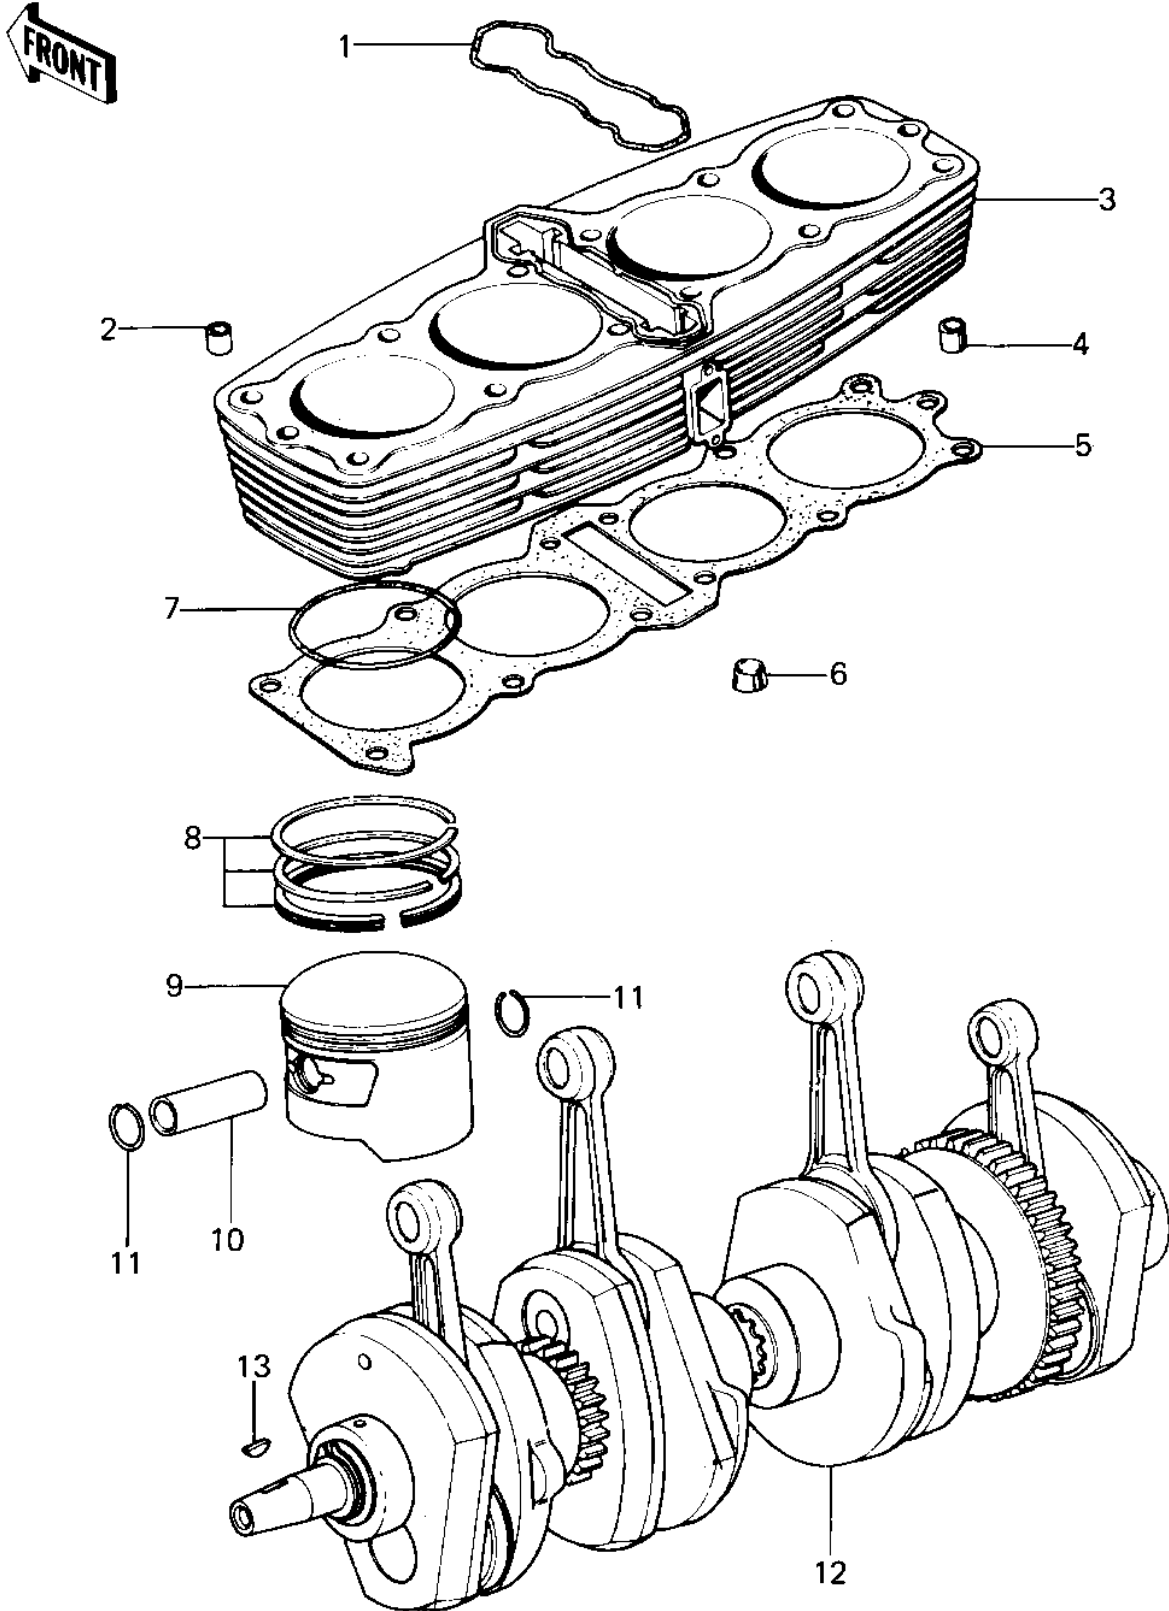

# 1977 KZ1000 PARTS DIAGRAM

CYLINDER/PISTONS/CRANKSHAFT ('77-'78 A1/

# 1977 KZ1000 PARTS LIST

CYLINDER/PISTONS/CRANKSHAFT ('77-'78 A1/

ITEM NAME	PART NUMBER	QUANTITY
GASKET,CYLINDER RUBE (Ref # 1)	92055-062	1
PIN,DOWEL,10X14 (Ref # 2)	552B1014	2
CYLINDER (Ref # 3)	11005-163-2H	1
PIN,11X14X12.3 (Ref # 4)	92042-028	2
GASKET,CYLINDER BASE (Ref # 5)	11009-030	1
RUBBER PLUG,CYLINDER (Ref # 6)	92074-030	4
"O" RING,73MM (Ref # 7)	92055-054	4
RING SET,STD (Ref # 8)	13008-1001	4
RING SET,0.020"O/S (Ref # 8)	13025-1001	(4
RING SET,0.040"O/S (Ref # 8)	13024-1001	(4
PISTON,S.T.D (Ref # 9)	13001-1003	4
PISTON,S.T.D (Ref # 9)	13001-1003	4
PISTON,S.T.D (Ref # 9)	13001-1005	4
PISTON,0.020'O/S (Ref # 9)	13029-078	(4
PISTON,0.020 O/S (Ref # 9)	13029-1002	(4
PISTON,0.020 O/S (Ref # 9)	13029-1003	(4
PISTON,0.040"O/S (Ref # 9)	13027-070	(4
PISTON,0.040"O/S (Ref # 9)	13027-1003	(4
PISTON,0.040 O/S (Ref # 9)	13027-1005	(4
PIN-PISTON (Ref # 10)	13002-022	4
CIRCLIP,PISTON PIN (Ref # 11)	92036-021	8
CRANKSHAFT ASSY (Ref # 12)	13031-056	1
CRANKSHAFT ASSY (Ref # 12)	13031-1006	1
WOODRUFF KEY (Ref # 13)	92038-001	1