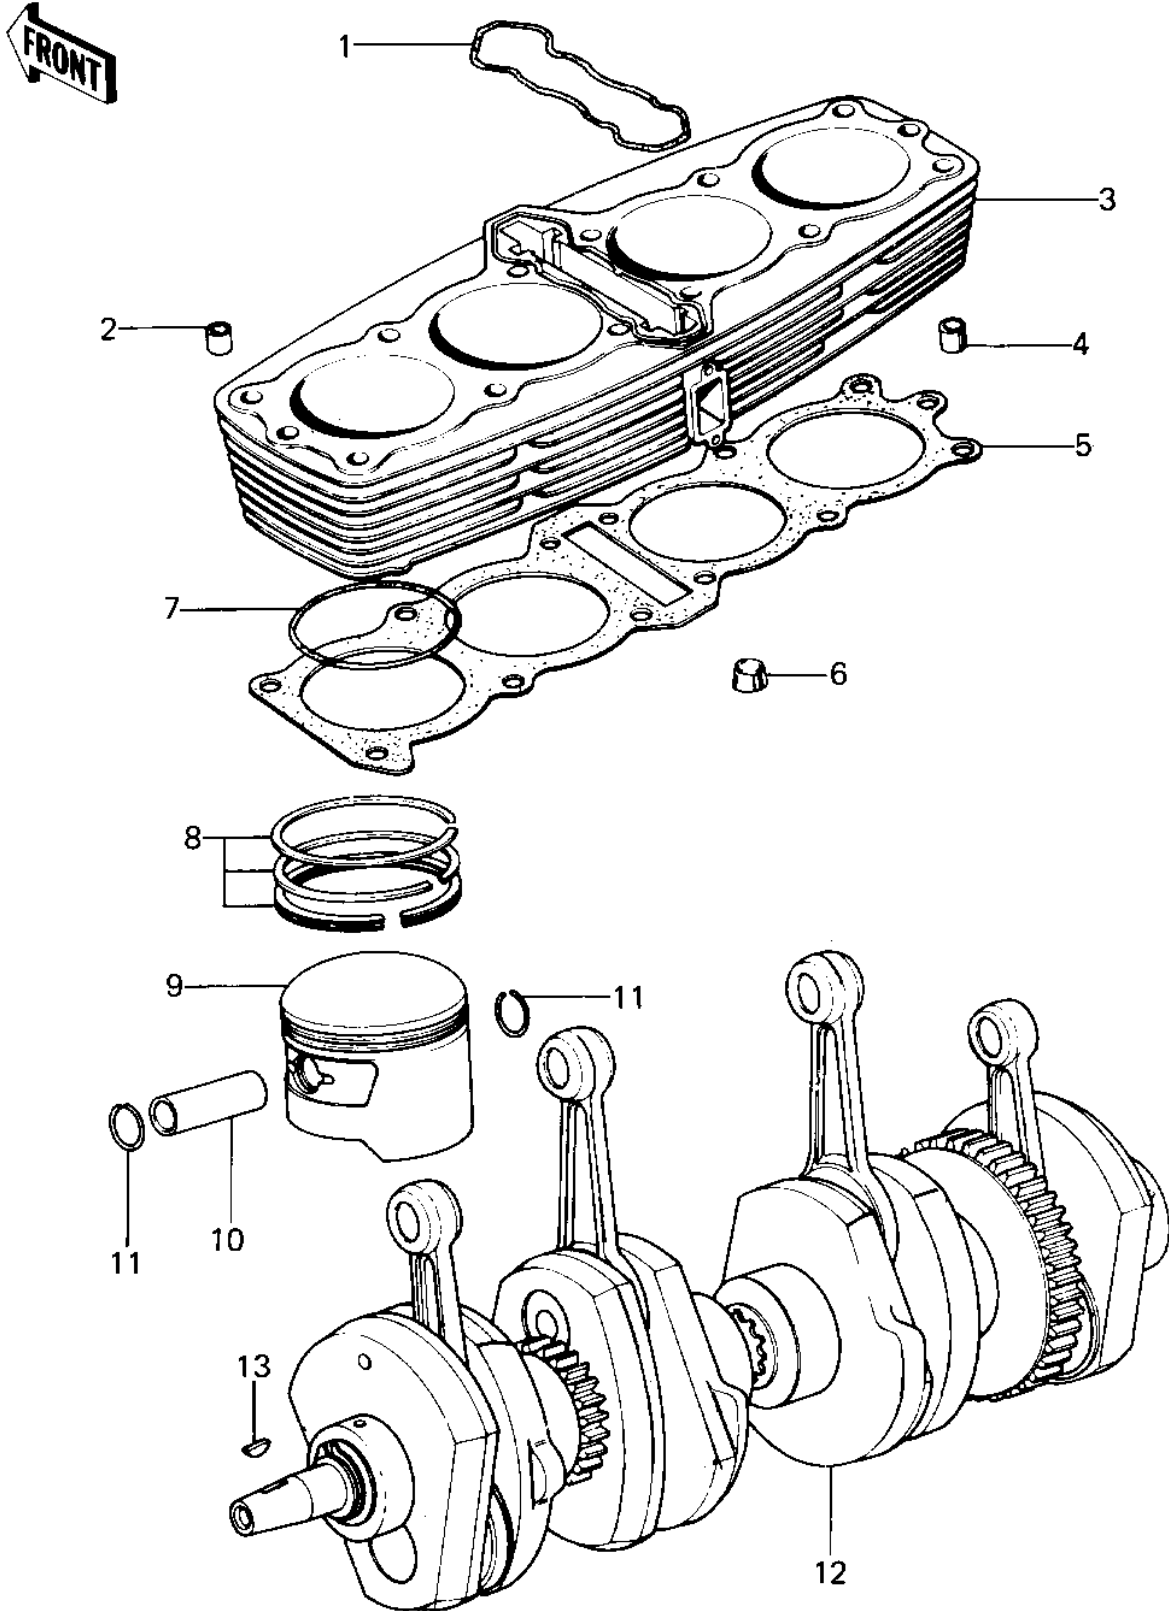

# 1978 KZ1000 PARTS DIAGRAM

CYLINDER/PISTONS/CRANKSHAFT ('77-'78 A1/

# 1978 KZ1000 PARTS LIST

CYLINDER/PISTONS/CRANKSHAFT ('77-'78 A1/

ITEM NAME	PART NUMBER	QUANTITY
GASKET,CYLINDER RUBE (Ref # 1)	92055-062	1
PIN,DOWEL,10X14 (Ref # 2)	552B1014	2
CYLINDER (Ref # 3)	11005-163-2H	1
PIN,11X14X12.3 (Ref # 4)	92042-028	2
GASKET,CYLINDER BASE (Ref # 5)	11009-030	1
RUBBER PLUG,CYLINDER (Ref # 6)	92074-030	4
"O" RING,73MM (Ref # 7)	92055-054	4
RING SET,STD (Ref # 8)	13008-1001	4
RING SET,0.020"O/S (Ref # 8)	13025-1001	(4
RING SET,0.040"O/S (Ref # 8)	13024-1001	(4
PISTON,S.T.D (Ref # 9)	13001-1003	4
PISTON,S.T.D (Ref # 9)	13001-1003	4
PISTON,S.T.D (Ref # 9)	13001-1005	4
PISTON,0.020'O/S (Ref # 9)	13029-078	(4
PISTON,0.020 O/S (Ref # 9)	13029-1002	(4
PISTON,0.020 O/S (Ref # 9)	13029-1003	(4
PISTON,0.040"O/S (Ref # 9)	13027-070	(4
PISTON,0.040"O/S (Ref # 9)	13027-1003	(4
PISTON,0.040 O/S (Ref # 9)	13027-1005	(4
PIN-PISTON (Ref # 10)	13002-022	4
CIRCLIP,PISTON PIN (Ref # 11)	92036-021	8
CRANKSHAFT ASSY (Ref # 12)	13031-056	1
CRANKSHAFT ASSY (Ref # 12)	13031-1006	1
WOODRUFF KEY (Ref # 13)	92038-001	1