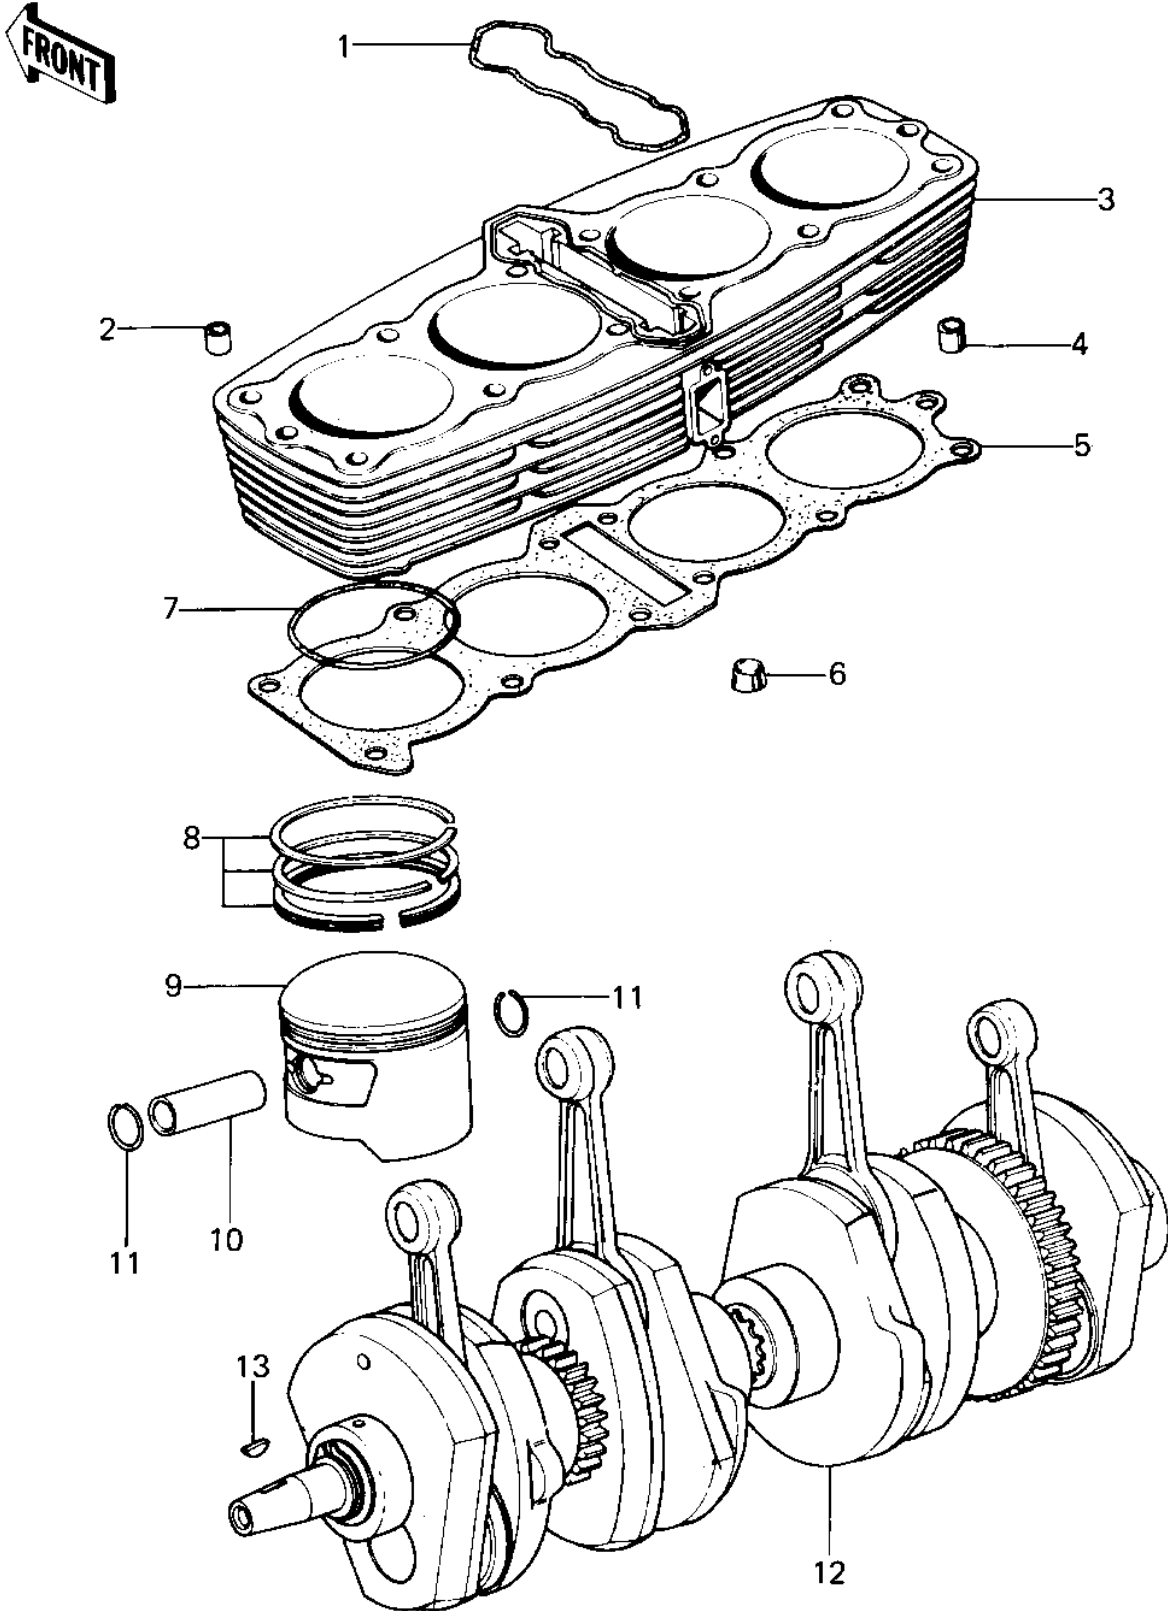

# 1978 KZ1000 PARTS DIAGRAM

CYLINDER/PISTONS/CRANKSHAFT ('77-'78 A1/

# 1978 KZ1000 PARTS LIST

CYLINDER/PISTONS/CRANKSHAFT ('77-'78 A1/

ITEM NAME	PART NUMBER	QUANTITY
-----------	-------------	----------