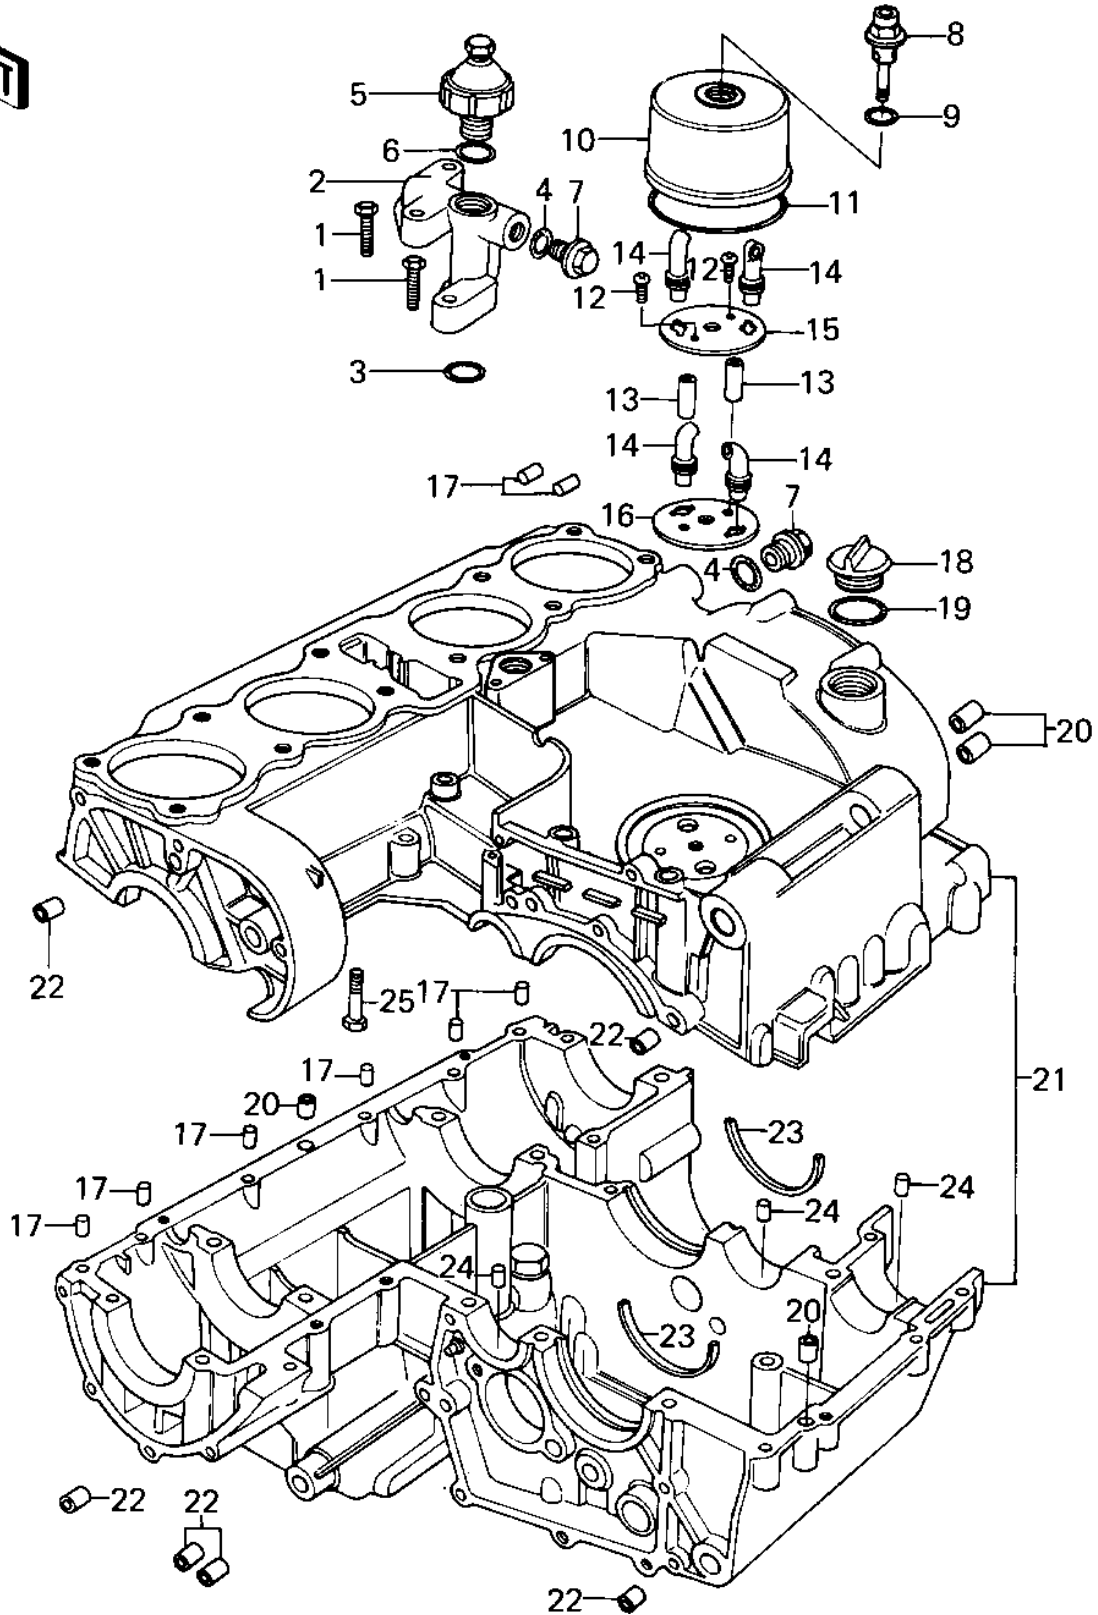

# 1977 KZ1000 PARTS DIAGRAM

CRANKCASE/BREATHER COVER ('77-'78 A1/A2/

# 1977 KZ1000 PARTS LIST

CRANKCASE/BREATHER COVER ('77-'78 A1/A2/

ITEM NAME	PART NUMBER	QUANTITY
BOLT,HEX HEAD,6X35 (Ref # 1)	92001-164	4
PIPE (Ref # 2)	16109-003	1
"O" RING,18MM (Ref # 3)	670B2018	2
"O" RING,15MM (Ref # 4)	670B2015	2
SWITCH,OIL PRESSURE (Ref # 5)	27010-1013	1
SWITCH,OIL PRESSURE (Ref # 5)	27010-1013	1
"O" RING (Ref # 6)	92055-055	1
PLUG (Ref # 7)	92066-021	2
BOLT,BREATHER FITTIN (Ref # 8)	92003-098	1
"O" RING,16MM (Ref # 9)	670B2016	1
BODY,BREATHER (Ref # 10)	14070-007	1
"O" RING,91MM (Ref # 11)	92055-052	1
SCREW PAN HEAD 6X40 (Ref # 12)	220B0640	2
COLLAR,IGNITION COIL (Ref # 13)	92027-276	2
TUBE,BREATHER (Ref # 14)	92059-140	4
PLATE,BREATHER (Ref # 15)	14068-009	1
PLATE,BREATHER (Ref # 16)	14068-007	1
PIN,DOWEL,6X14 (Ref # 17)	610A0614	8
PLUG,OIL FILLER (Ref # 18)	16115-013	1
"O" RING,31MM (Ref # 19)	92055-049	1
PIN,DOWEL,10X14 (Ref # 20)	552B1014	4
CRANKCASE SET (Ref # 21)	14001-107-2J	1
PIN-DOWEL (Ref # 22)	92042-007	8
RING,POSITION (Ref # 23)	14013-001	2
PIN DOWEL 6MM (Ref # 24)	92042-016	3
BOLT,HEX HEAD,8X72 (Ref # 25)	92003-107	4