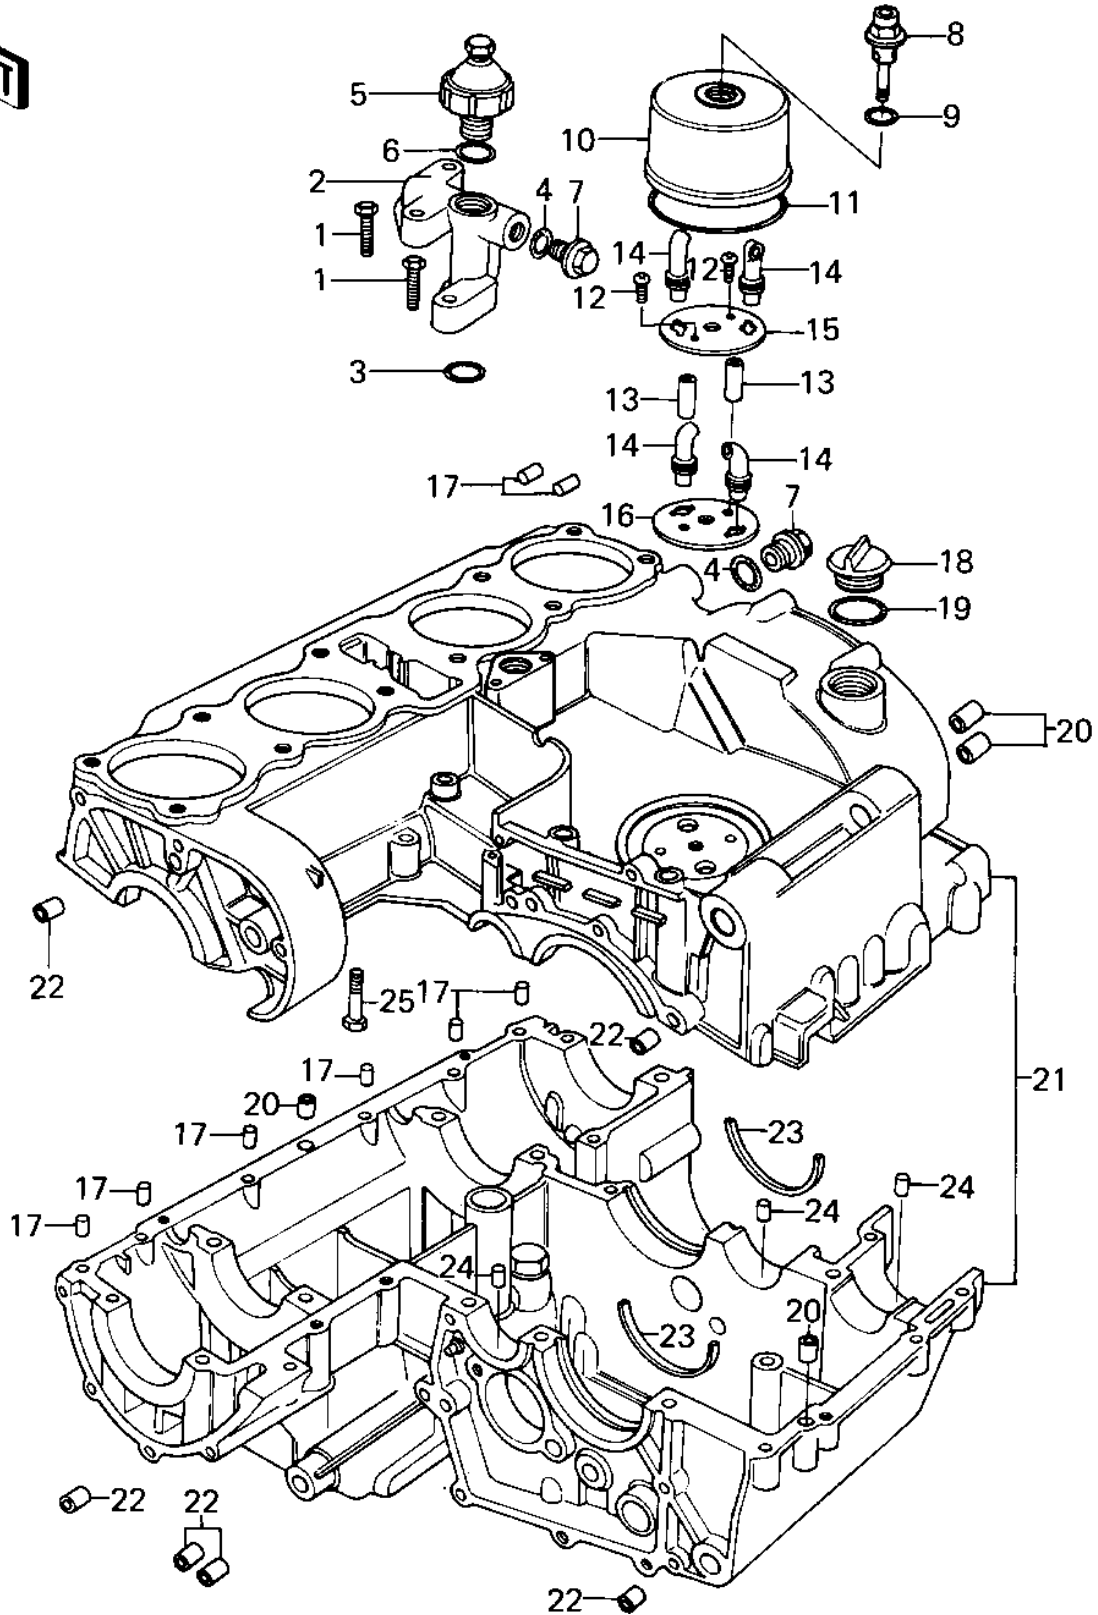

1978 KZ1000 PARTS DIAGRAM

CRANKCASE/BREATHER COVER (77-'78 A1/A2/

1978 KZ1000 PARTS LIST

CRANKCASE/BREATHER COVER ('77-'78 A1/A2/

ITEM NAME	PART NUMBER	QUANTITY
BOLT,HEX HEAD,6X35 (Ref # 1)	92001-164	4
PIPE (Ref # 2)	16109-003	1
"O" RING,18MM (Ref # 3)	670B2018	2
"O" RING,15MM (Ref # 4)	670B2015	2
SWITCH,OIL PRESSURE (Ref # 5)	27010-1013	1
SWITCH,OIL PRESSURE (Ref # 5)	27010-1013	1
"O" RING (Ref # 6)	92055-055	1
PLUG (Ref # 7)	92066-021	2
BOLT,BREATHER FITTIN (Ref # 8)	92003-098	1
"O" RING,16MM (Ref # 9)	670B2016	1
BODY,BREATHER (Ref # 10)	14070-007	1
"O" RING,91MM (Ref # 11)	92055-052	1
SCREW PAN HEAD 6X40 (Ref # 12)	220B0640	2
COLLAR,IGNITION COIL (Ref # 13)	92027-276	2
TUBE,BREATHER (Ref # 14)	92059-140	4
PLATE,BREATHER (Ref # 15)	14068-009	1
PLATE,BREATHER (Ref # 16)	14068-007	1
PIN,DOWEL,6X14 (Ref # 17)	610A0614	8
PLUG,OIL FILLER (Ref # 18)	16115-013	1
"O" RING,31MM (Ref # 19)	92055-049	1
PIN,DOWEL,10X14 (Ref # 20)	552B1014	4
CRANKCASE SET (Ref # 21)	14001-107-2J	1
PIN-DOWEL (Ref # 22)	92042-007	8
RING,POSITION (Ref # 23)	14013-001	2
PIN DOWEL 6MM (Ref # 24)	92042-016	3
BOLT,HEX HEAD,8X72 (Ref # 25)	92003-107	4