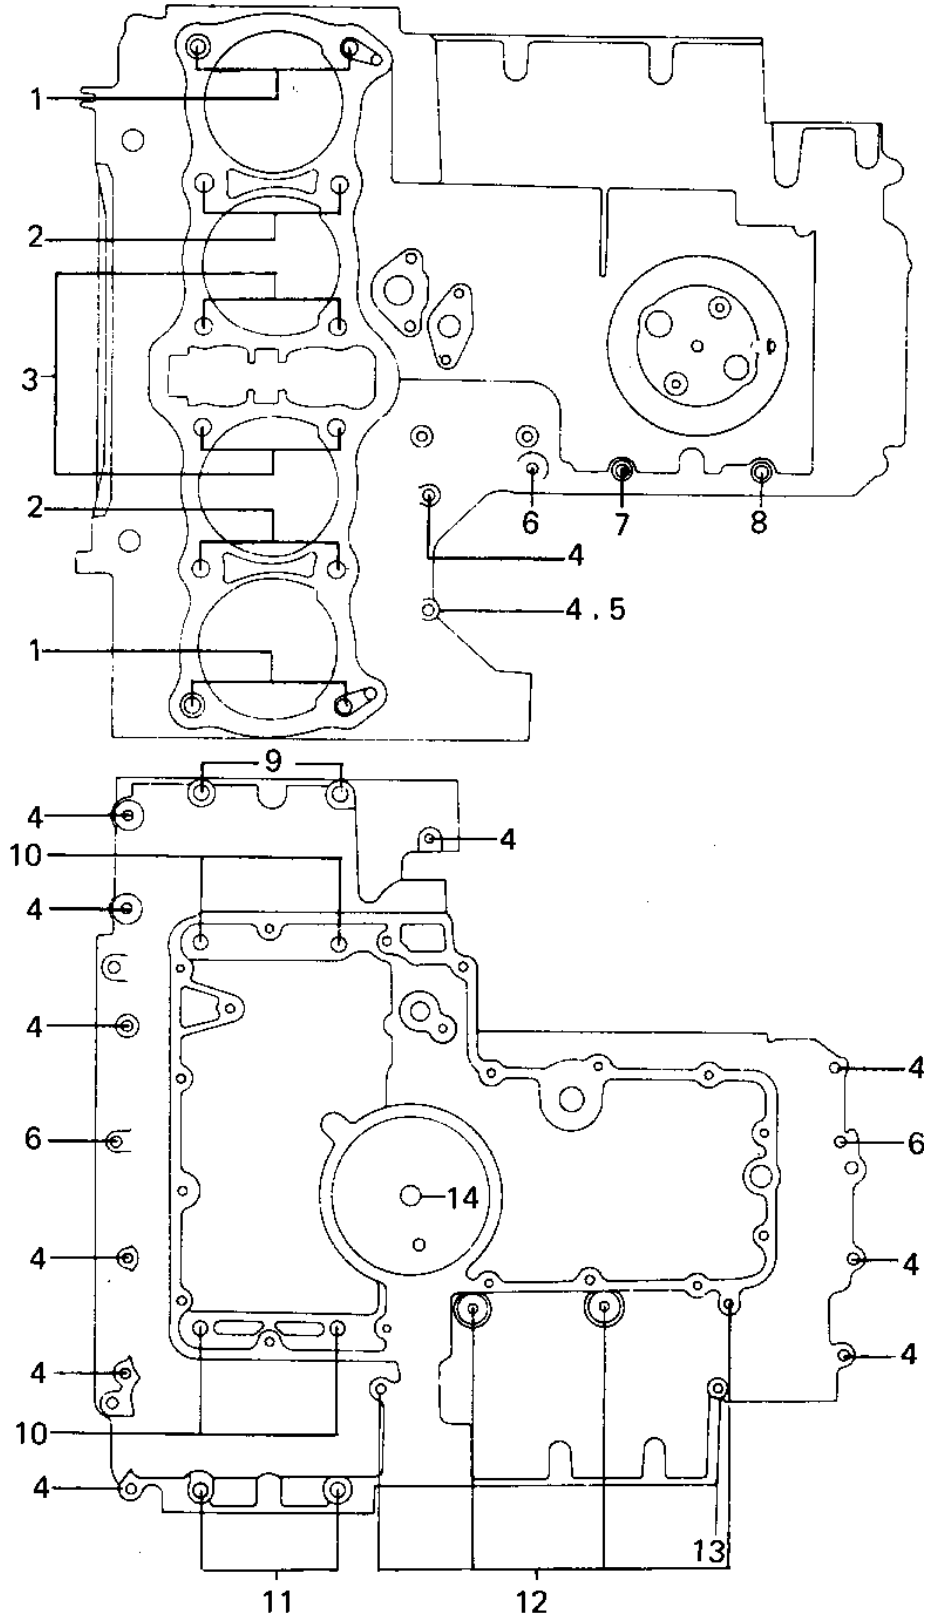

1977 KZ1000 PARTS DIAGRAM

CRANKCASE BOLT & STUD PATTERN ('77-'78 A1)

1977 KZ1000 PARTS LIST

CRANKCASE BOLT & STUD PATTERN ('77-'78 A1)

ITEM NAME	PART NUMBER	QUANTITY
STUD,10X158 (Ref # 1)	92004-1003	4
STUD,10X158 (Ref # 1)	92004-1003	4
STUD,10X133 (Ref # 2)	92004-1004	4
STUD,10X133 (Ref # 2)	92004-1004	4
STUD,10X190 (Ref # 3)	92004-1002	4
STUD,10X190 (Ref # 3)	92004-1002	4
BOLT,HEX HEAD,6X41 (Ref # 4)	92003-228	12
BOLT,6X41 (Ref # 4)	92002-228	12
WASHER PLAIN 6MM (Ref # 5)	410B0600	1
BOLT,HEX HEAD,6X54 (Ref # 6)	92003-110	3
BOLT,HEX HEAD,6X99 (Ref # 7)	92003-111	1
BOLT,HEX HEAD,6X116 (Ref # 8)	92003-113	1
BOLT-FLANGED,8X95 (Ref # 9)	92003-106	2
BOLT,HEX HEAD,8X72 (Ref # 10)	92003-107	4
BOLT,HEX HEAD,8X81 (Ref # 11)	92003-108	2
BOLT-FLANGED,6X94 (Ref # 12)	92003-112	4
BOLT-FLANGED,6X72 (Ref # 13)	92003-114	1
O RING,0.D=18MM (Ref # 14)	92055-048	1