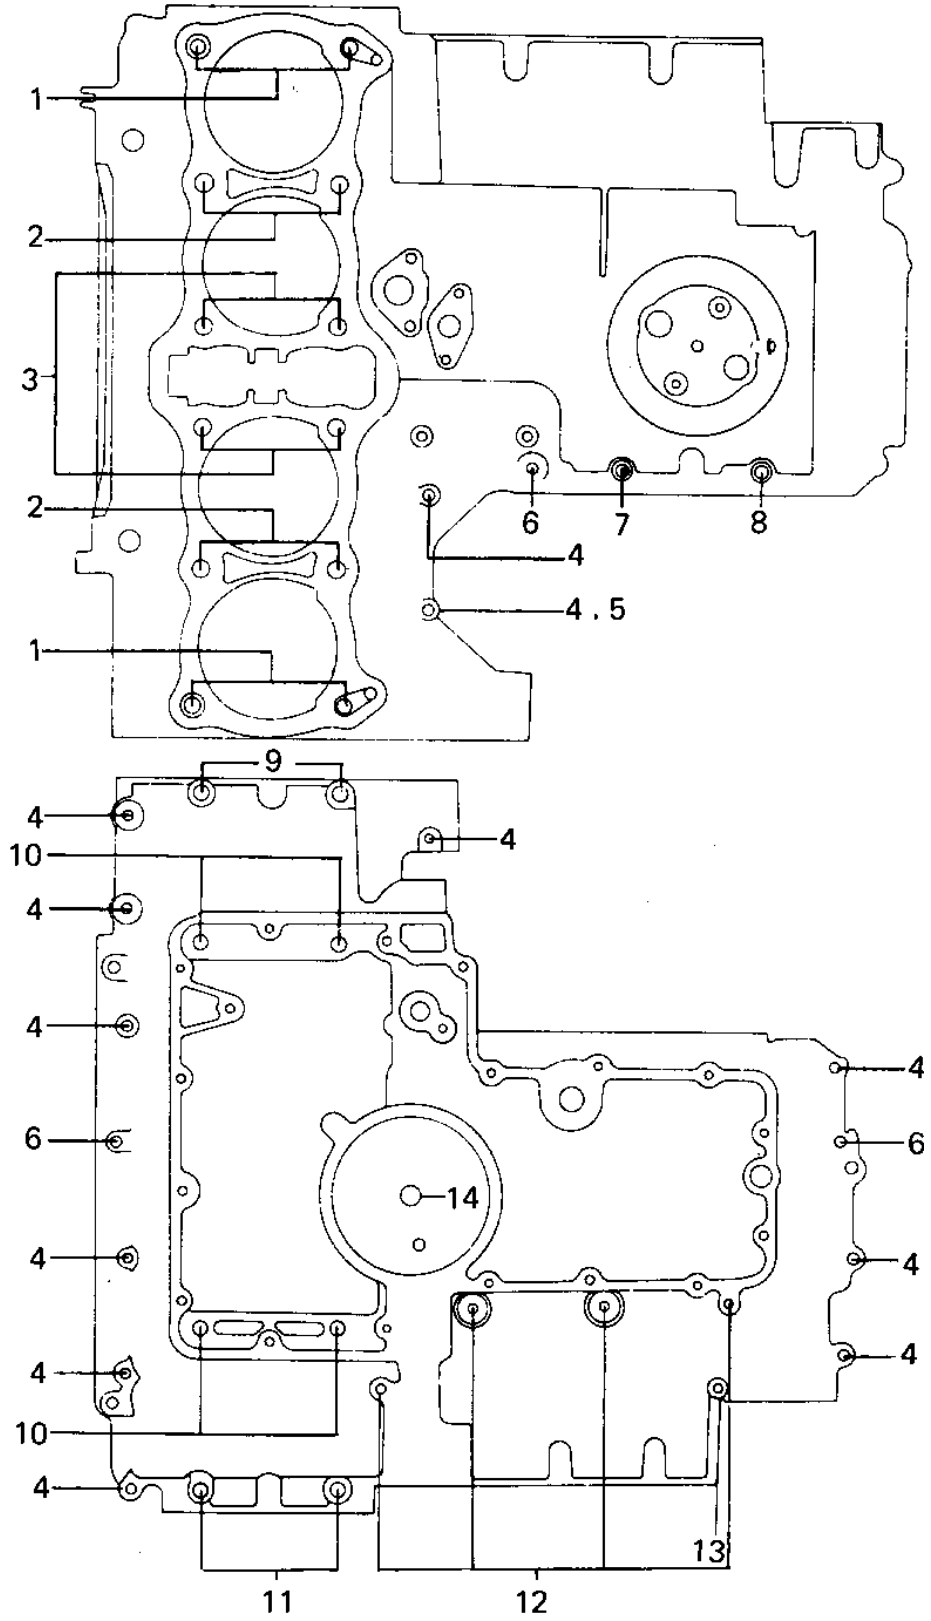

1978 KZ1000 PARTS DIAGRAM

CRANKCASE BOLT & STUD PATTERN ('77-'78 A1)

1978 KZ1000 PARTS LIST

CRANKCASE BOLT & STUD PATTERN ('77-'78 A1)

ITEM NAME	PART NUMBER	QUANTITY
STUD,10X158 (Ref # 1)	92004-1003	4
STUD,10X158 (Ref # 1)	92004-1003	4
STUD,10X133 (Ref # 2)	92004-1004	4
STUD,10X133 (Ref # 2)	92004-1004	4
STUD,10X190 (Ref # 3)	92004-1002	4
STUD,10X190 (Ref # 3)	92004-1002	4
BOLT,HEX HEAD,6X41 (Ref # 4)	92003-228	12
BOLT,6X41 (Ref # 4)	92002-228	12
WASHER PLAIN 6MM (Ref # 5)	410B0600	1
BOLT,HEX HEAD,6X54 (Ref # 6)	92003-110	3
BOLT,HEX HEAD,6X99 (Ref # 7)	92003-111	1
BOLT,HEX HEAD,6X116 (Ref # 8)	92003-113	1
BOLT-FLANGED,8X95 (Ref # 9)	92003-106	2
BOLT,HEX HEAD,8X72 (Ref # 10)	92003-107	4
BOLT,HEX HEAD,8X81 (Ref # 11)	92003-108	2
BOLT-FLANGED,6X94 (Ref # 12)	92003-112	4
BOLT-FLANGED,6X72 (Ref # 13)	92003-114	1
O RING,0.D=18MM (Ref # 14)	92055-048	1