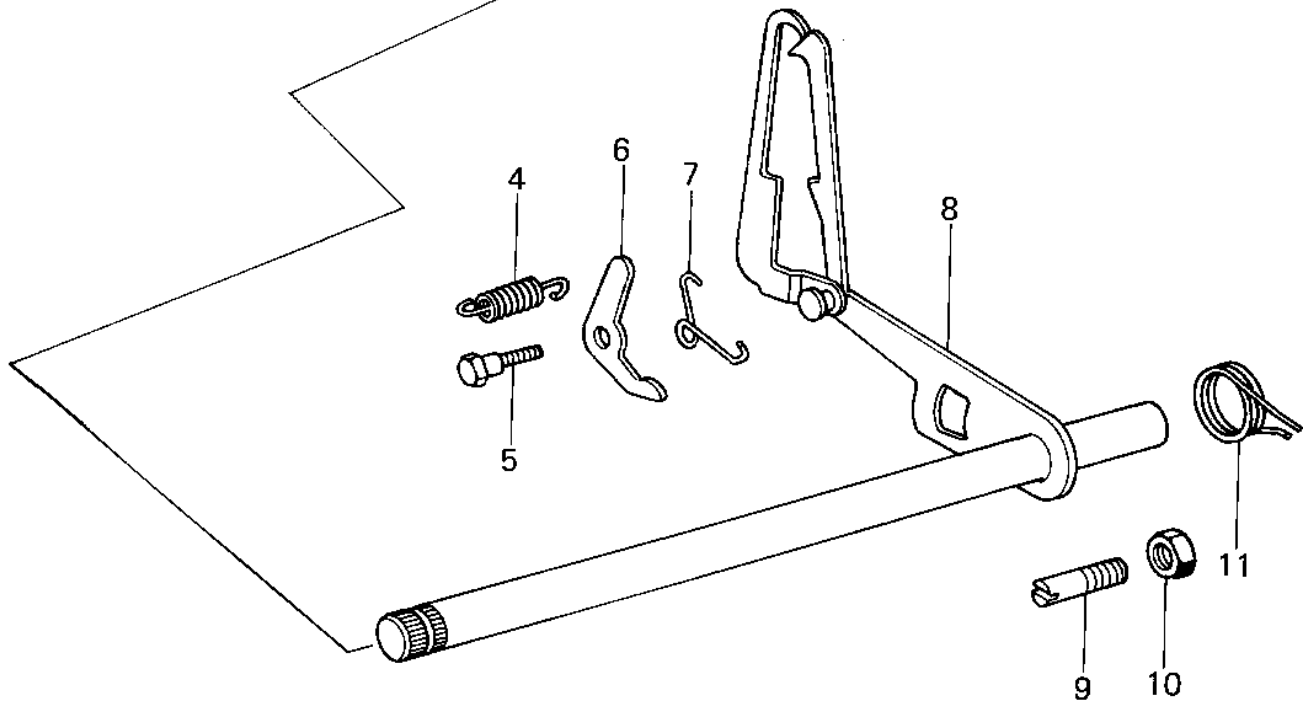

1977 KZ1000 PARTS DIAGRAM

GEAR CHANGE MECHANISM ('77-'78 A1/A2/A2A)

1977 KZ1000 PARTS LIST

GEAR CHANGE MECHANISM ('77-'78 A1/A2/A2A)

ITEM NAME	PART NUMBER	QUANTITY
PEDAL ASSY,GEAR CHAN (Ref # 1)	13242-006	1
RUBBER CHANGE PEDAL (Ref # 2)	13157-004	1
BOLT-UPSET (Ref # 3)	110N0620	1
SPRING CHNG DRUM LEV (Ref # 4)	92081-051	1
BOLT,CHANGE DRUM LEV (Ref # 5)	92001-012	1
LEVER,GEAR CHNG DRUM (Ref # 6)	13168-024	1
SPRING,KICK PAWL (Ref # 7)	92083-018	1
LEVER ASSY GEAR CHNG (Ref # 8)	13161-029	1
PIN CHANGE PEDAL SPR (Ref # 9)	92043-057	1
NUT 8MM (Ref # 10)	312B0800	1
SPRING,CHG PEDL RTRN (Ref # 11)	92083-028	1