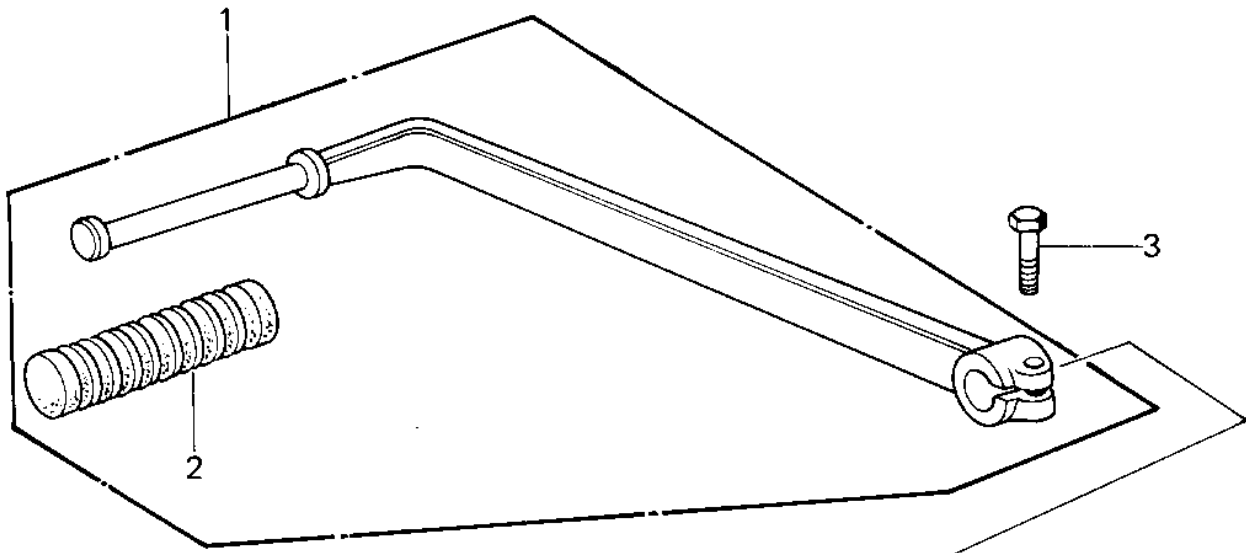

1977 KZ1000 PARTS DIAGRAM

GEAR CHANGE MECHANISM ('77-'78 A1/A2/A2A)

1977 KZ1000 PARTS LIST

GEAR CHANGE MECHANISM ('77-'78 A1/A2/A2A)

ITEM NAME	PART NUMBER	QUANTITY
PEDAL ASSY,GEAR CHAN (Ref # 1)	13242-006	1
RUBBER CHANGE PEDAL (Ref # 2)	13157-004	1
BOLT-UPSET (Ref # 3)	110N0620	1
SPRING CHNG DRUM LEV (Ref # 4)	92081-051	1
BOLT,CHANGE DRUM LEV (Ref # 5)	92001-012	1
LEVER,GEAR CHNG DRUM (Ref # 6)	13168-024	1
SPRING,KICK PAWL (Ref # 7)	92083-018	1
LEVER ASSY GEAR CHNG (Ref # 8)	13161-029	1
PIN CHANGE PEDAL SPR (Ref # 9)	92043-057	1
NUT 8MM (Ref # 10)	312B0800	1
SPRING,CHG PEDL RTRN (Ref # 11)	92083-028	1