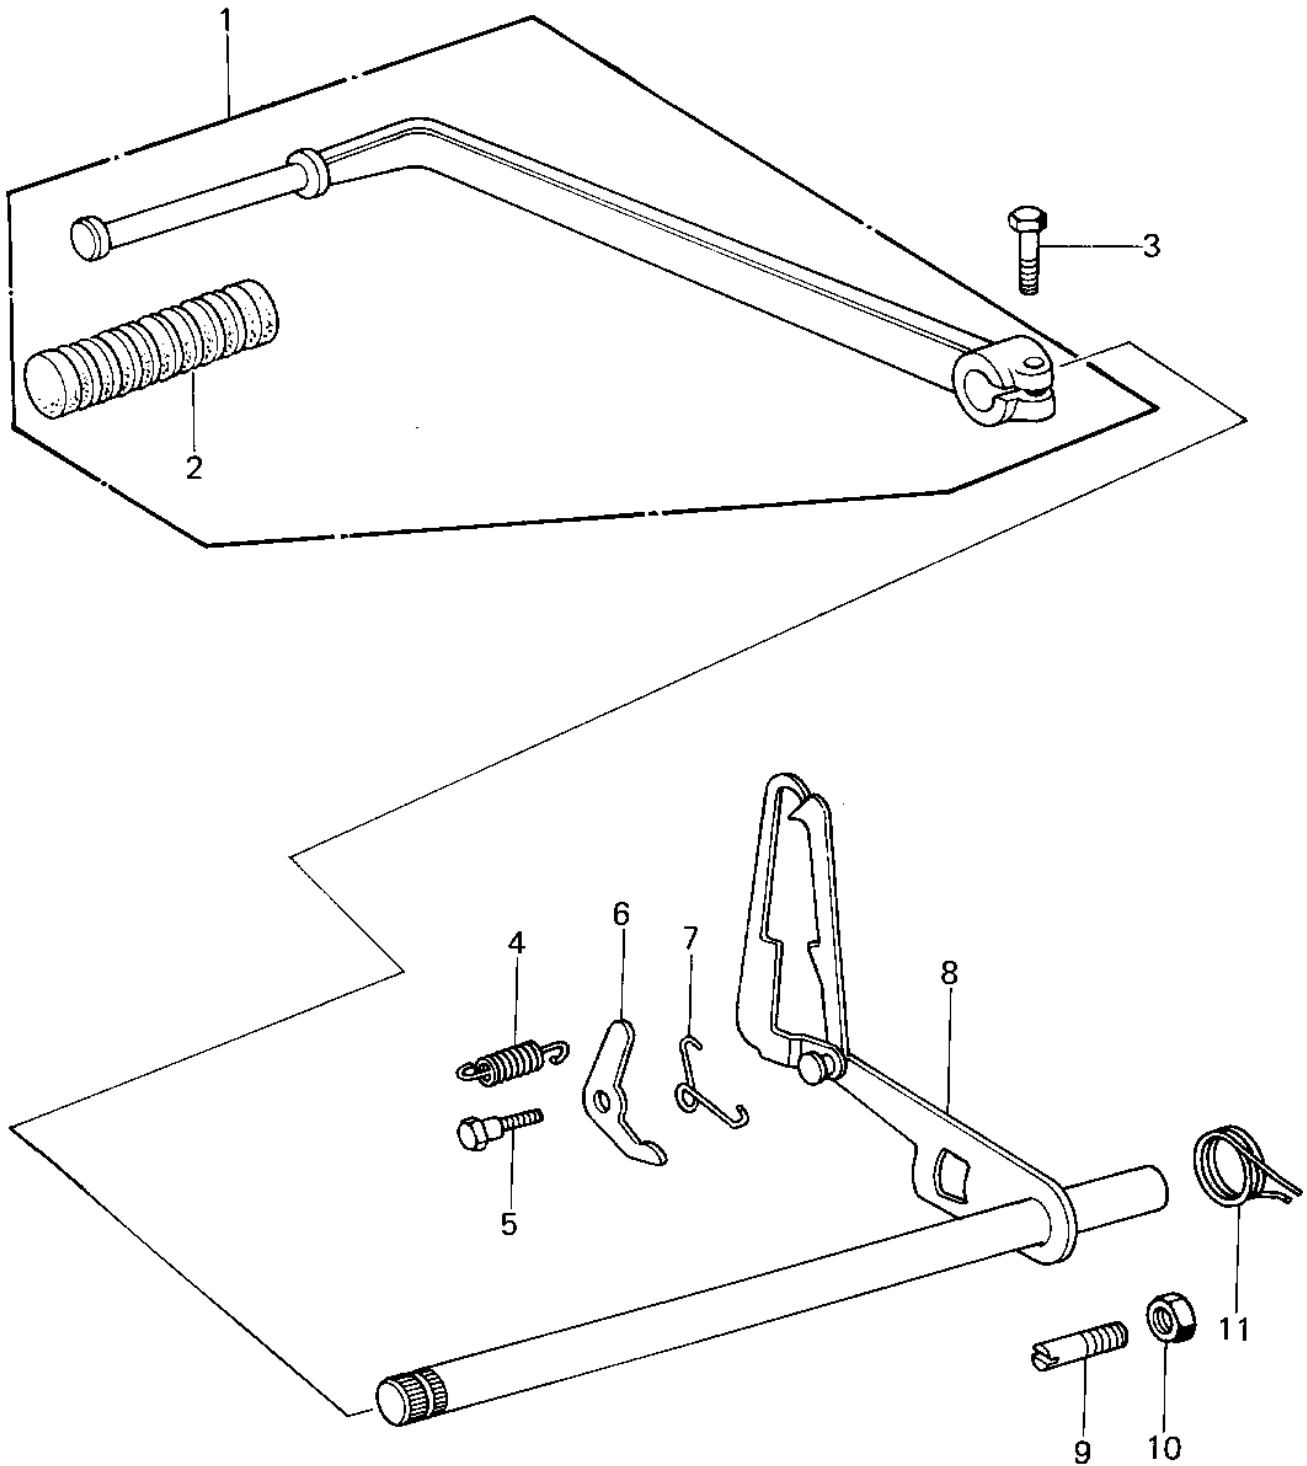

1978 KZ1000 PARTS DIAGRAM

GEAR CHANGE MECHANISM ('77-'78 A1/A2/A2A)

FRONT

1978 KZ1000 PARTS LIST

GEAR CHANGE MECHANISM ('77-'78 A1/A2/A2A)

ITEM NAME	PART NUMBER	QUANTITY
PEDAL ASSY,GEAR CHAN (Ref # 1)	13242-006	1
RUBBER CHANGE PEDAL (Ref # 2)	13157-004	1
BOLT-UPSET (Ref # 3)	110N0620	1
SPRING CHNG DRUM LEV (Ref # 4)	92081-051	1
BOLT,CHANGE DRUM LEV (Ref # 5)	92001-012	1
LEVER,GEAR CHNG DRUM (Ref # 6)	13168-024	1
SPRING,KICK PAWL (Ref # 7)	92083-018	1
LEVER ASSY GEAR CHNG (Ref # 8)	13161-029	1
PIN CHANGE PEDAL SPR (Ref # 9)	92043-057	1
NUT 8MM (Ref # 10)	312B0800	1
SPRING,CHG PEDL RTRN (Ref # 11)	92083-028	1