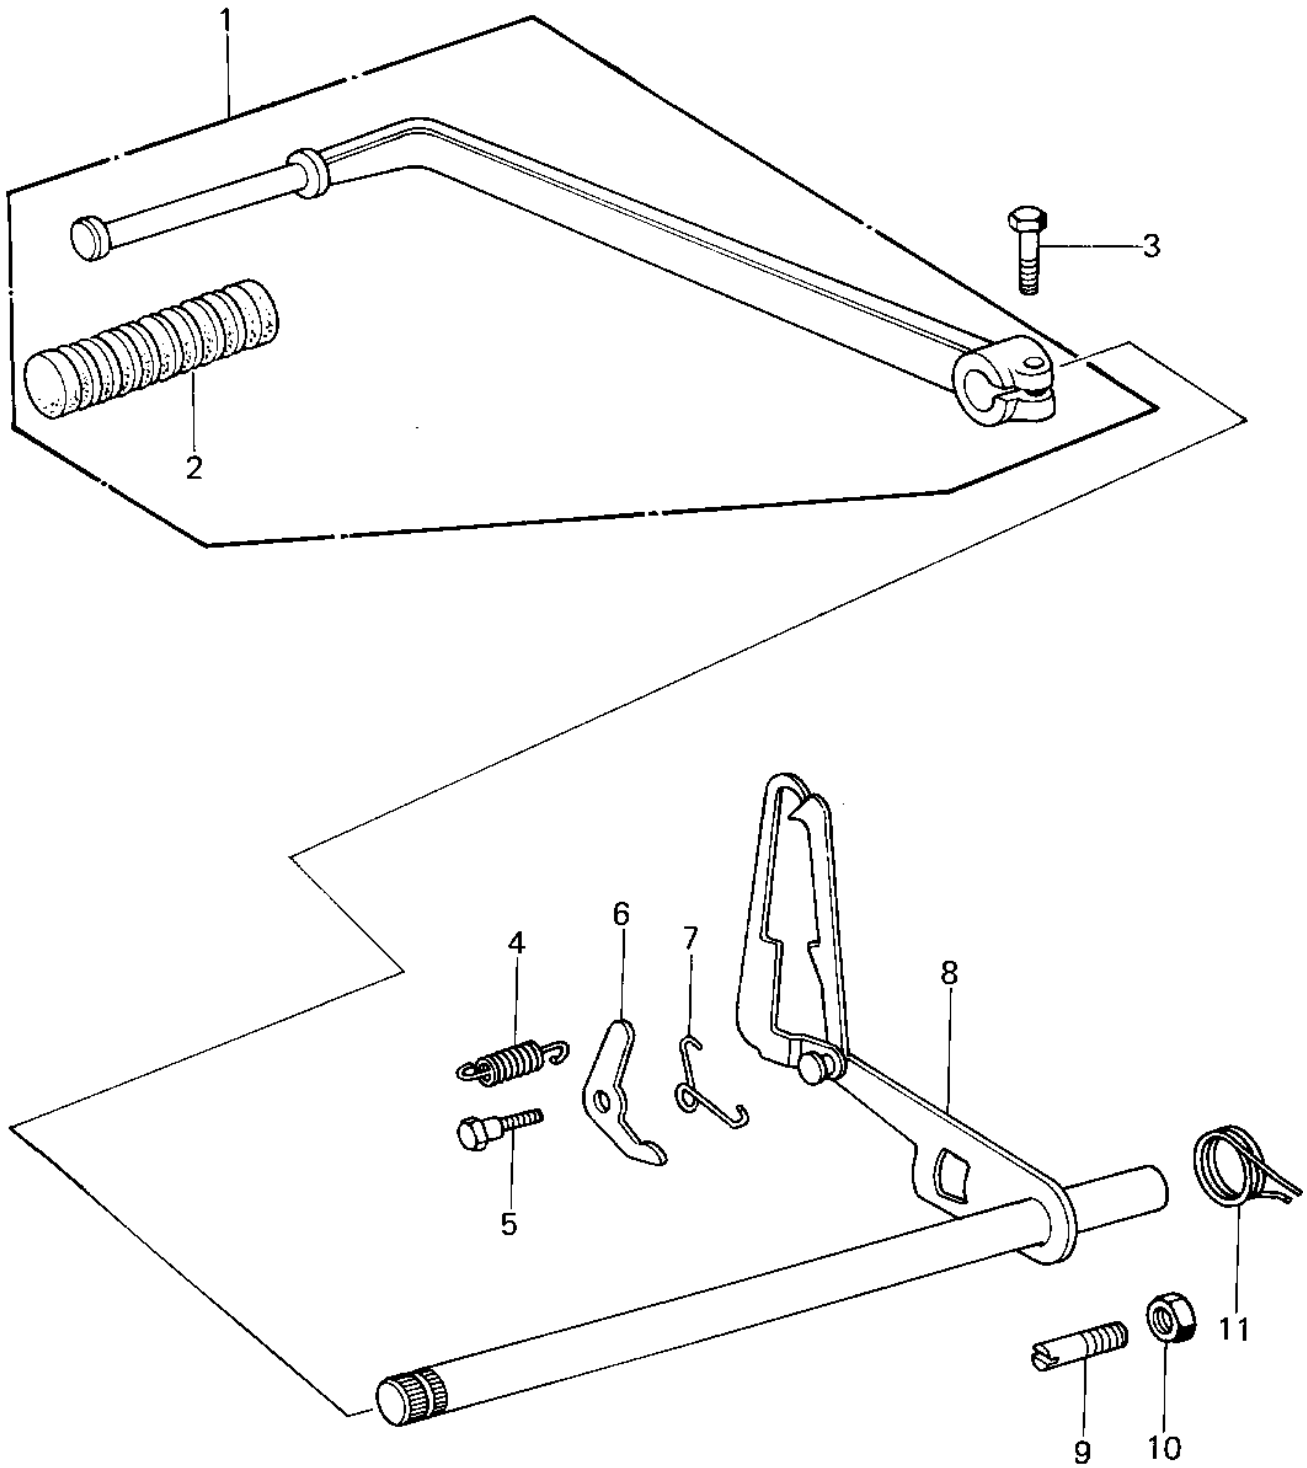

1978 KZ1000 PARTS DIAGRAM

GEAR CHANGE MECHANISM ('77-'78 A1/A2/A2A)

FRONT

1978 KZ1000 PARTS LIST

GEAR CHANGE MECHANISM ('77-'78 A1/A2/A2A)

ITEM NAME	PART NUMBER	QUANTITY
PEDAL ASSY,GEAR CHAN (Ref # 1)	13242-006	1
RUBBER CHANGE PEDAL (Ref # 2)	13157-004	1
BOLT-UPSET (Ref # 3)	110N0620	1
SPRING CHNG DRUM LEV (Ref # 4)	92081-051	1
BOLT,CHANGE DRUM LEV (Ref # 5)	92001-012	1
LEVER,GEAR CHNG DRUM (Ref # 6)	13168-024	1
SPRING,KICK PAWL (Ref # 7)	92083-018	1
LEVER ASSY GEAR CHNG (Ref # 8)	13161-029	1
PIN CHANGE PEDAL SPR (Ref # 9)	92043-057	1
NUT 8MM (Ref # 10)	312B0800	1
SPRING,CHG PEDL RTRN (Ref # 11)	92083-028	1