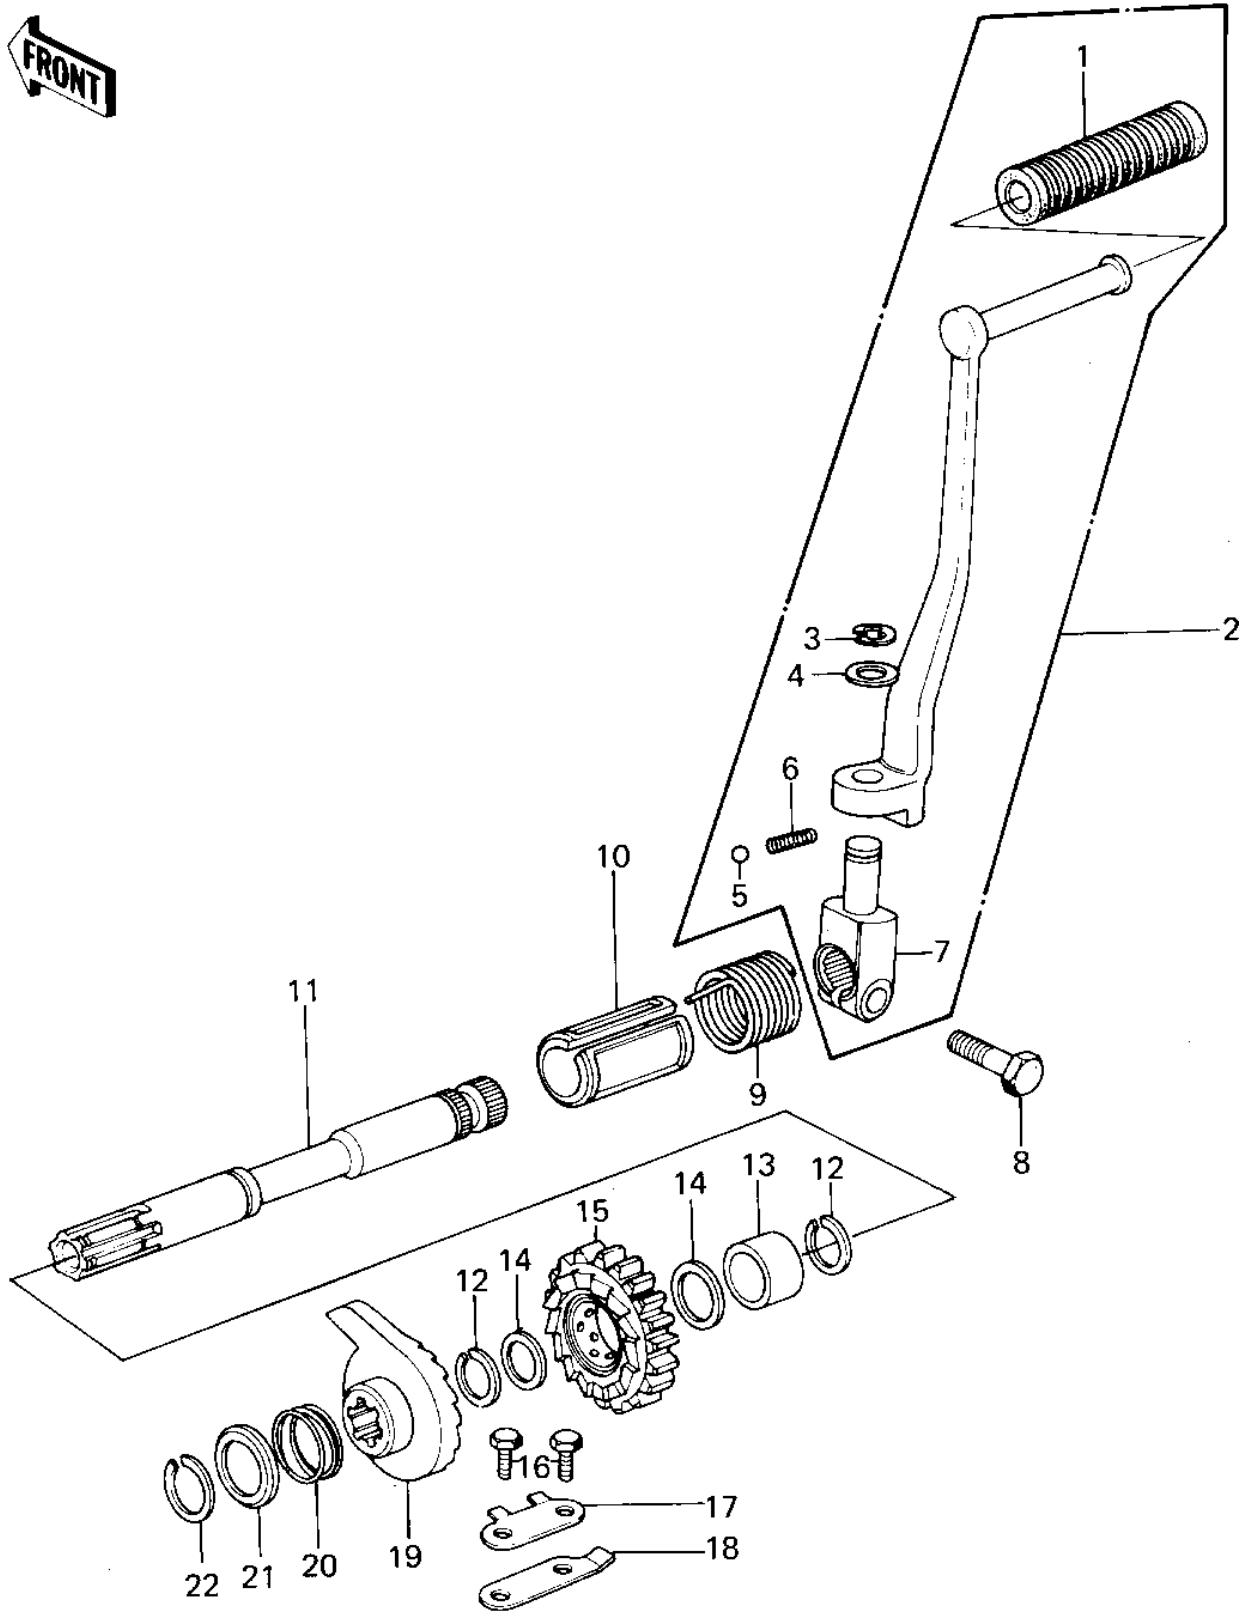

# 1977 KZ1000 PARTS DIAGRAM

KICKSTARTER MECHANISM ('77-'78 A1/A2/A2A)

# 1977 KZ1000 PARTS LIST

## KICKSTARTER MECHANISM ('77-'78 A1/A2/A2A)

ITEM NAME	PART NUMBER	QUANTITY
RUBBER KICK PEDAL (Ref # 1)	13063-004	1
PEDAL,KICKSTARTER (Ref # 2)	13058-044	1
CIRCLIP 10MM (Ref # 3)	482J0100	1
WASHER BRAKE PEDAL (Ref # 4)	92022-085	1
BALL STEEL 1/4' (Ref # 5)	600A0800	1
SPRING KICK PEDAL (Ref # 6)	92081-020	1
BOSS-KICK PEDAL (Ref # 7)	13061-014	1
BOLT-HEX HEAD,10X25 (Ref # 8)	114B1025	1
SPRING,KICKSTARTER (Ref # 9)	92082-004	1
GUID,KICK SHAFT (Ref # 10)	13070-005	1
SHAFT,KICKSTARTER (Ref # 11)	13066-029	1
SHAFT,KICKSTARTER (Ref # 11)	13066-1004	1
CIRCLIP,25MM (Ref # 12)	92033-025	2
COLLAR,KICKSHAFT (Ref # 13)	92028-126	1
WASHER,PLAIN,22MM (Ref # 14)	92022-207	2
GEAR,KICKSTARTER 19T (Ref # 15)	13068-028	1
GEAR,KICKSTARTER (Ref # 15)	59051-1006	1
BOLT-UPSET (Ref # 16)	110G0614	2
WASHER-LOCK (Ref # 17)	92024-036	AR
STOPPER,KICKSTARTER (Ref # 18)	13072-012	1
RATCHET,KICK SHAFT (Ref # 19)	13078-011	1
SPRING RATCHET (Ref # 20)	92081-104	1
CAP,KICKSTARTER (Ref # 21)	92102-008	1
CIRCLIP,19MM (Ref # 22)	480J1900	1