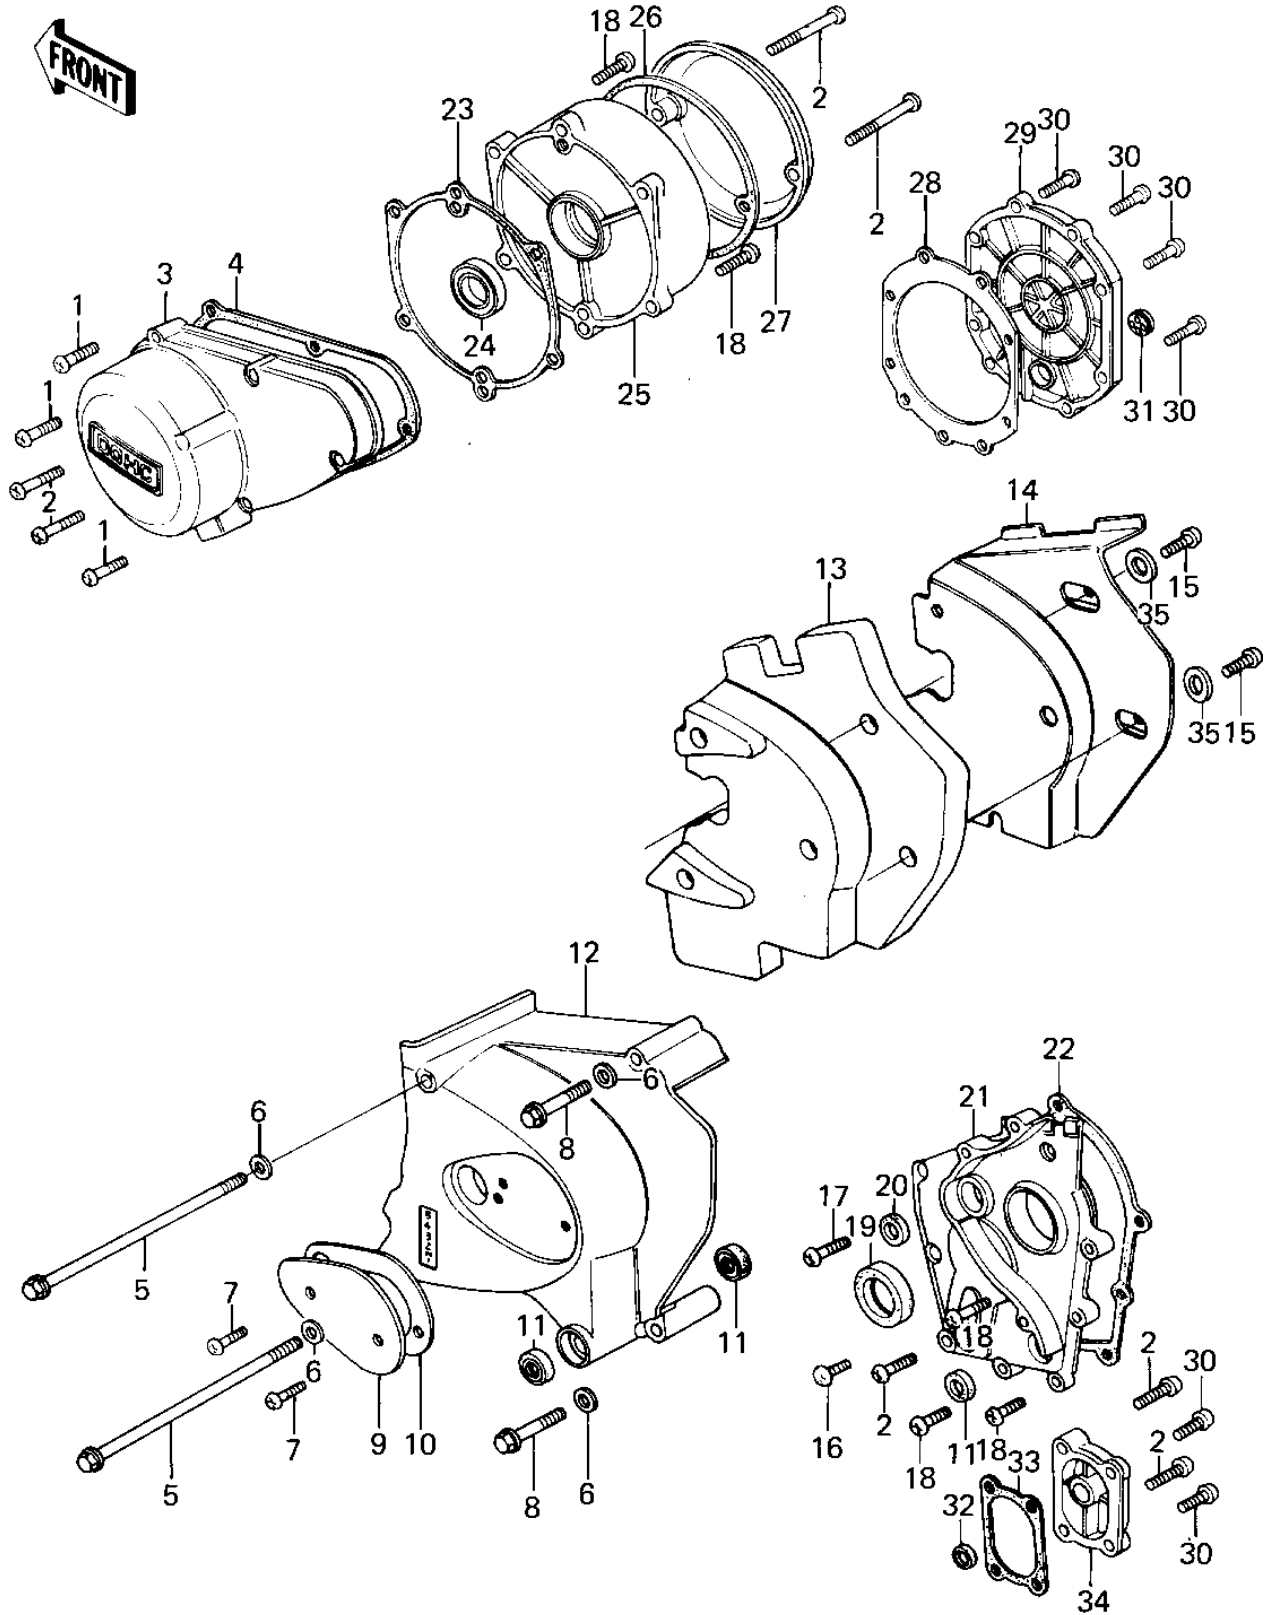

# 1977 KZ1000 PARTS DIAGRAM

ENGINE COVERS (77-'78 A1/A2/A2A)

# 1977 KZ1000 PARTS LIST

## ENGINE COVERS ('77-'78 A1/A2/A2A)

ITEM NAME	PART NUMBER	QUANTITY
SCREW PAN HEAD 6X30 (Ref # 1)	220B0630	6
SCREW PAN HEAD 6X40 (Ref # 2)	220B0640	8
COVER,L.H ENGINE (Ref # 3)	14031-100-80	1
GASKET,GENERATOR COV (Ref # 4)	14045-014	1
BOLT-UPSET,6X125 (Ref # 5)	110G06125	2
WASHER PLAIN 6MM (Ref # 6)	410B0600	4
SCREW PAN HEAD 6X16 (Ref # 7)	220B0616	2
BOLT,6X70 (Ref # 8)	110G0671	2
COVER,OIL PUMP (Ref # 9)	14026-012	1
GASKET,OIL PUMP,COVER (Ref # 10)	14045-015	3
OIL SEAL SB12205 (Ref # 11)	92049-004	1
COVER,FRONT CHAIN (Ref # 12)	14026-039-80	1
COVER,FRONT CHAIN (Ref # 13)	92075-314	1
COVER,SOUND ARRESTER (Ref # 14)	14024-012	1
SCREW PAN HEAD 6X10 (Ref # 15)	220B0610	4
SCREW PAN HEAD 6X60 (Ref # 16)	220B0660	1
SCREW PAN HEAD 6X28 (Ref # 17)	220B0628	1
SCREW PAN HEAD 6X22 (Ref # 18)	220B0622	11
OIL SEAL SC325210 (Ref # 19)	92050-024	1
OIL SEAL,TC7187 (Ref # 20)	92050-048	1
COVER,TRANSMISSION (Ref # 21)	14025-007	1
GASKET,MISSION COVER (Ref # 22)	14058-004	1
GASKET,RH ENGINE COV (Ref # 23)	14046-023	1
OIL SEAL,S25407R (Ref # 24)	92050-047	1
COVER,R.H ENGINE (Ref # 25)	14032-083	1
GASKET,POINT CAP (Ref # 26)	14050-006	1
COVER,BREAKER POINT (Ref # 27)	14027-023-80	1
GASKET,CLUTCH (Ref # 28)	14046-024	1
COVER,CLUTCH (Ref # 29)	14032-121	1

# 1977 KZ1000 PARTS LIST

ENGINE COVERS ('77-'78 A1/A2/A2A)

ITEM NAME	PART NUMBER	QUANTITY
SCREW PAN HEAD 6X25 (Ref # 30)	220B0625	11
GAUGE,OIL LEVEL (Ref # 31)	52015-004	1
OIL SEAL,SC22325 (Ref # 32)	92049-001	1
GASKET,KICK COVER (Ref # 33)	14046-025	1
COVER,KICK SHAFT,BAR (Ref # 34)	14032-075-2H	1
WASHER PLAIN 6MM (Ref # 35)	411B0600	4