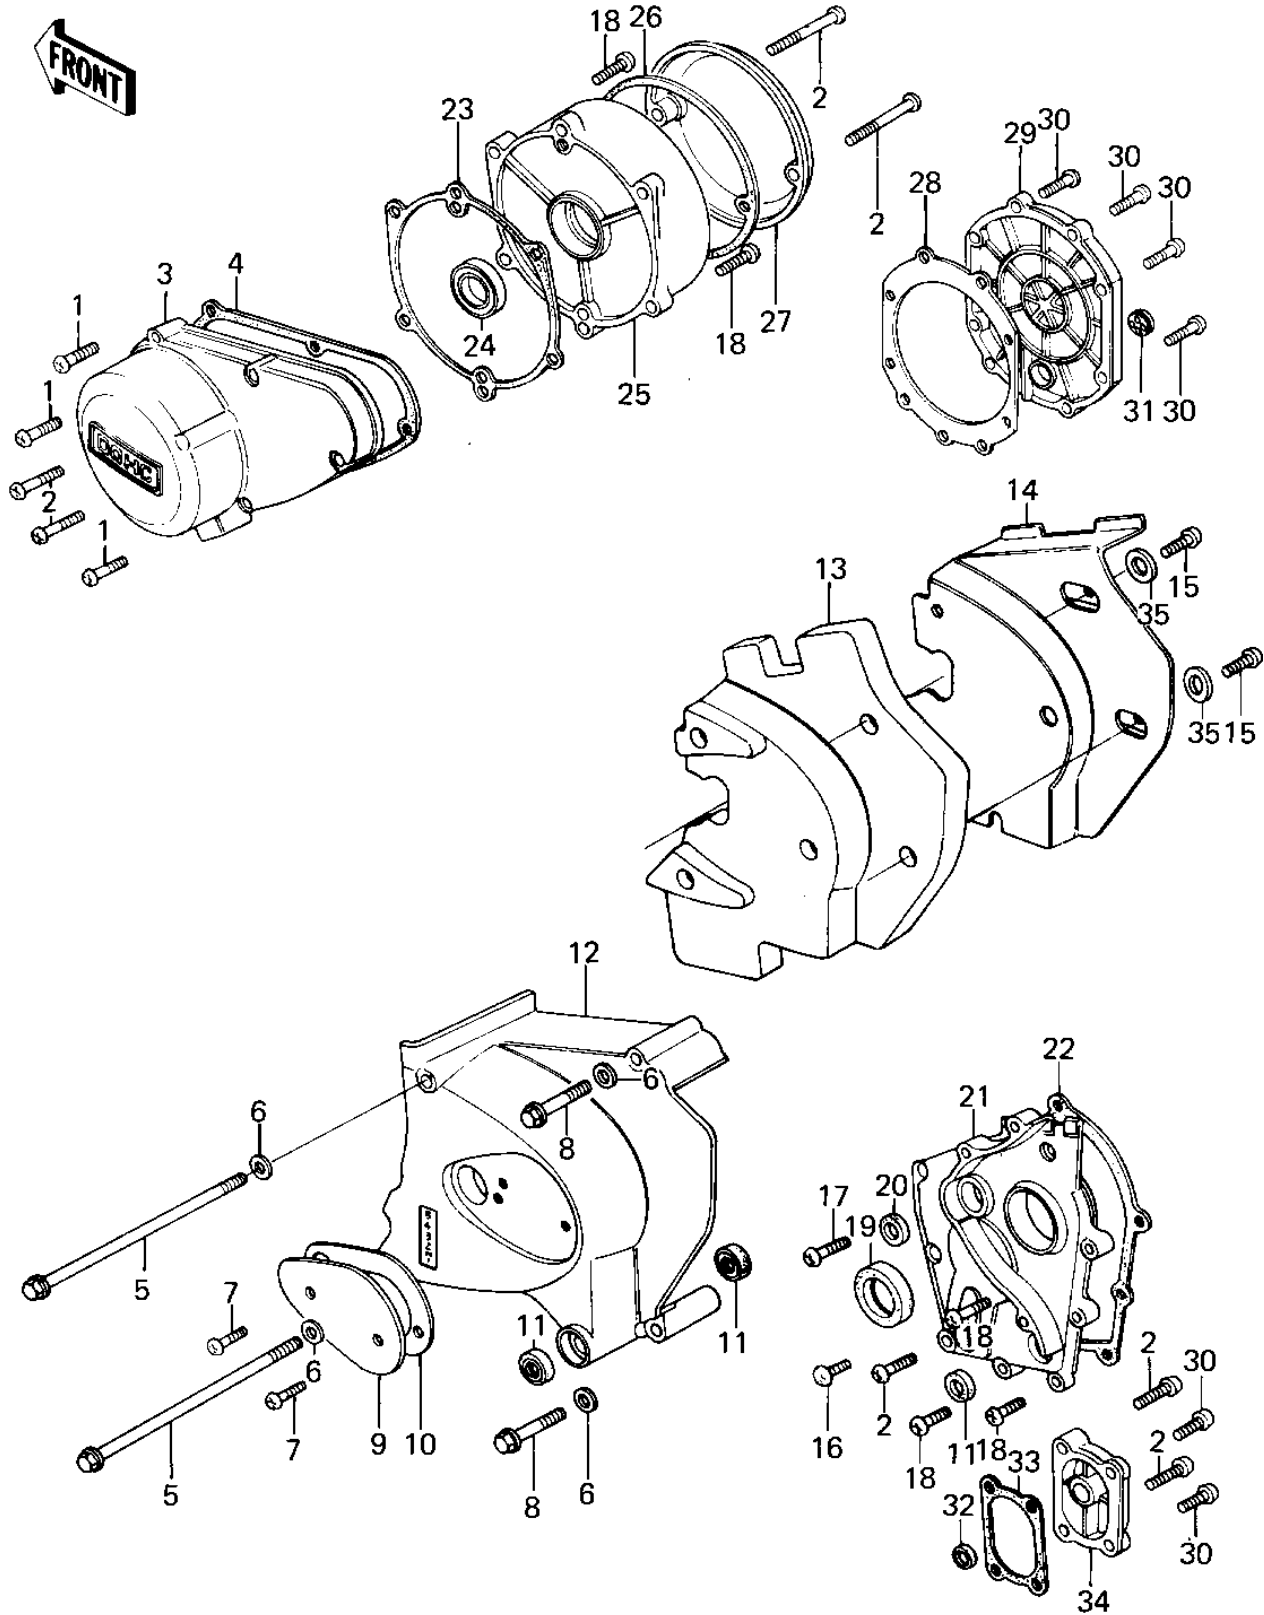

1978 KZ1000 PARTS DIAGRAM

ENGINE COVERS (77-'78 A1/A2/A2A)

1978 KZ1000 PARTS LIST

ENGINE COVERS ('77-'78 A1/A2/A2A)

ITEM NAME	PART NUMBER	QUANTITY
SCREW PAN HEAD 6X30 (Ref # 1)	220B0630	6
SCREW PAN HEAD 6X40 (Ref # 2)	220B0640	8
COVER,L.H ENGINE (Ref # 3)	14031-100-80	1
GASKET,GENERATOR COV (Ref # 4)	14045-014	1
BOLT-UPSET,6X125 (Ref # 5)	110G06125	2
WASHER PLAIN 6MM (Ref # 6)	410B0600	4
SCREW PAN HEAD 6X16 (Ref # 7)	220B0616	2
BOLT,6X70 (Ref # 8)	110G0671	2
COVER,OIL PUMP (Ref # 9)	14026-012	1
GASKET,OIL PUMP,COVER (Ref # 10)	14045-015	3
OIL SEAL SB12205 (Ref # 11)	92049-004	1
COVER,FRONT CHAIN (Ref # 12)	14026-039-80	1
COVER,FRONT CHAIN (Ref # 13)	92075-314	1
COVER,SOUND ARRESTER (Ref # 14)	14024-012	1
SCREW PAN HEAD 6X10 (Ref # 15)	220B0610	4
SCREW PAN HEAD 6X60 (Ref # 16)	220B0660	1
SCREW PAN HEAD 6X28 (Ref # 17)	220B0628	1
SCREW PAN HEAD 6X22 (Ref # 18)	220B0622	11
OIL SEAL SC325210 (Ref # 19)	92050-024	1
OIL SEAL,TC7187 (Ref # 20)	92050-048	1
COVER,TRANSMISSION (Ref # 21)	14025-007	1
GASKET,MISSION COVER (Ref # 22)	14058-004	1
GASKET,RH ENGINE COV (Ref # 23)	14046-023	1
OIL SEAL,S25407R (Ref # 24)	92050-047	1
COVER,R.H ENGINE (Ref # 25)	14032-083	1
GASKET,POINT CAP (Ref # 26)	14050-006	1
COVER,BREAKER POINT (Ref # 27)	14027-023-80	1
GASKET,CLUTCH (Ref # 28)	14046-024	1
COVER,CLUTCH (Ref # 29)	14032-121	1

1978 KZ1000 PARTS LIST

ENGINE COVERS ('77-'78 A1/A2/A2A)

ITEM NAME	PART NUMBER	QUANTITY
SCREW PAN HEAD 6X25 (Ref # 30)	220B0625	11
GAUGE,OIL LEVEL (Ref # 31)	52015-004	1
OIL SEAL,SC22325 (Ref # 32)	92049-001	1
GASKET,KICK COVER (Ref # 33)	14046-025	1
COVER,KICK SHAFT,BAR (Ref # 34)	14032-075-2H	1
WASHER PLAIN 6MM (Ref # 35)	411B0600	4