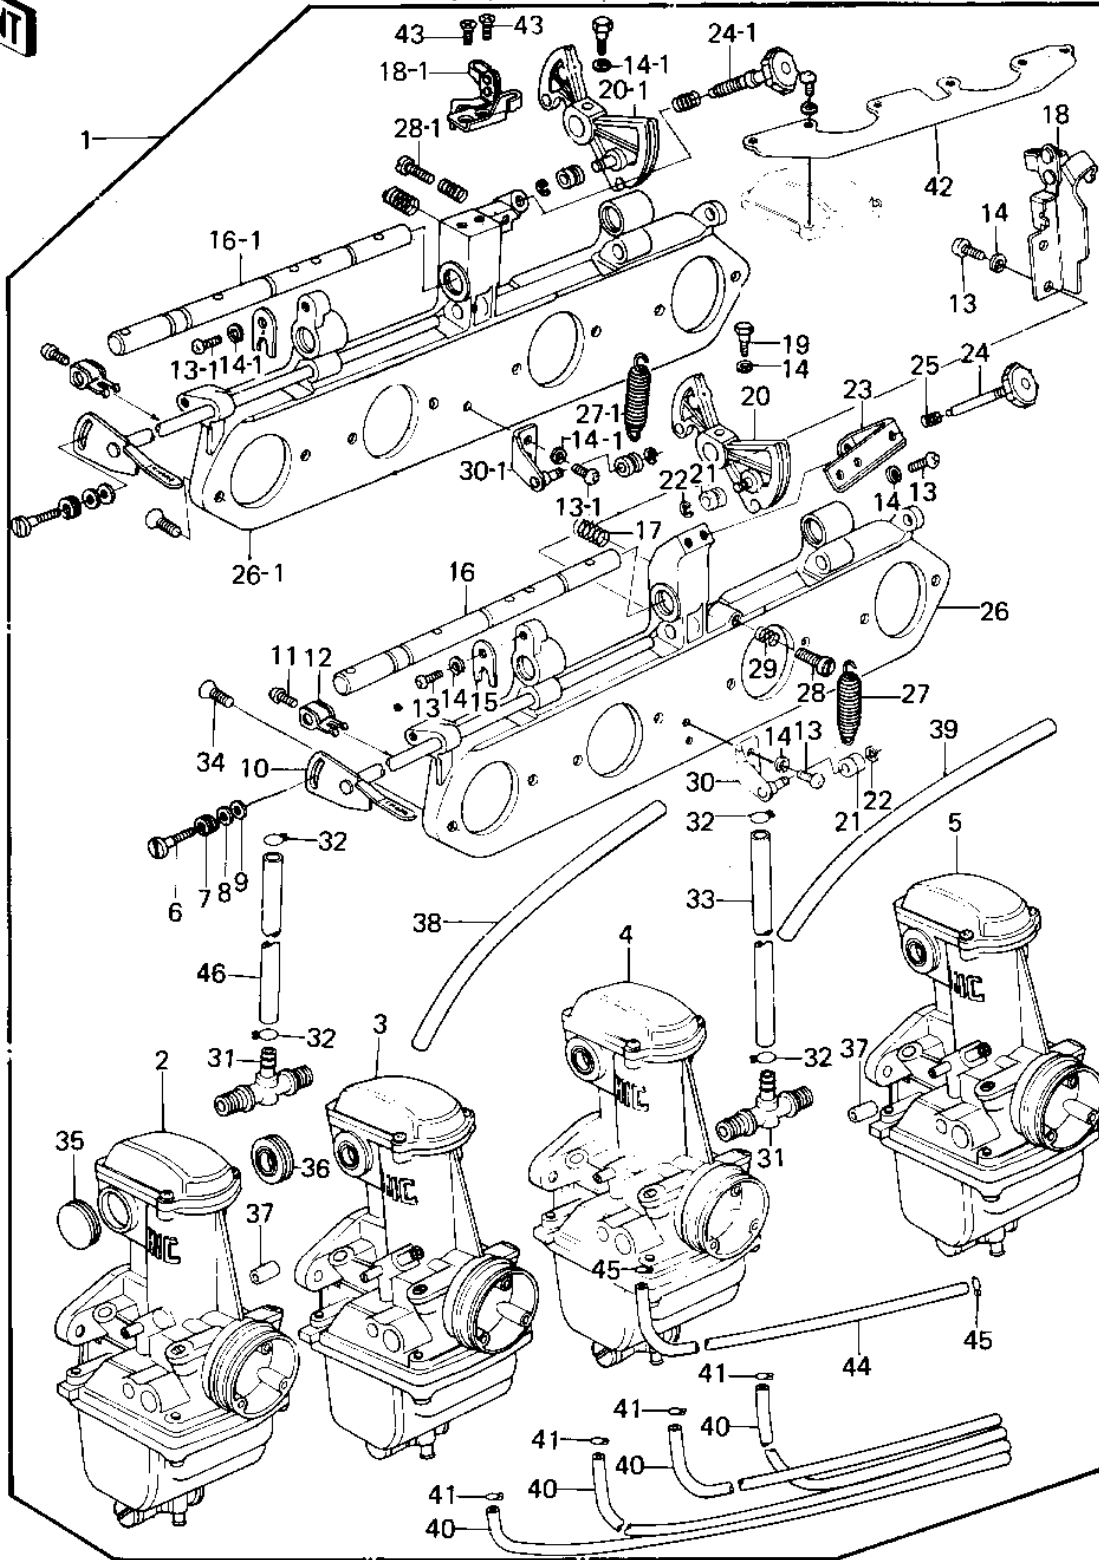

1978 KZ1000 PARTS DIAGRAM

CARBURETOR ASSY ('77-'78 A1/A2/A2A)

1978 KZ1000 PARTS LIST

CARBURETOR ASSY ('77-'78 A1/A2/A2A)

ITEM NAME	PART NUMBER	QUANTITY
CARBURETOR ASSY (Ref # 1)	16001-1024	1
CARBURETOR ASSY (Ref # 1)	16001-1024	1
CARBURETOR ASSY (Ref # 1)	16001-1025	1
CARBURETOR ASSY (Ref # 1)	16001-1023	1
CARB ASSY,L.H OUTSID (Ref # 2)	16001-311	1
CARBURETOR L.H OUT (Ref # 2)	16001-1056	1
CARBURETOR,L.H,OUTSI (Ref # 2)	16001-1075	1
CARB ASSY,L.H INSIDE (Ref # 3)	16001-312	1
CARBURETOR,L.H.INSID (Ref # 3)	16001-1057	1
CARBURETOR,L.H INSID (Ref # 3)	16001-1076	1
CARB ASSY,R.H INSIDE (Ref # 4)	16001-313	1
CARBURETOR,R.H INSID (Ref # 4)	16001-1058	1
CARBURETOR,R.H INSID (Ref # 4)	16001-1077	1
CARB ASSY,R.H OUTSID (Ref # 5)	16001-314	1
CARBURETOR R.H OUT (Ref # 5)	16001-1059	1
CARBURETOR,R.H OUTSI (Ref # 5)	16001-1078	1
SCREW (Ref # 6)	16046-005	1
SPRING,F (Ref # 7)	16040-009	1
WASHER PLAIN 5MM (Ref # 8)	410B0500	1
WASHER,PLAIN (Ref # 9)	16039-019	1
SHAFT,STARTER PLUNGE (Ref # 10)	16041-021	1
SCREW,PAN HEAD,5X7 (Ref # 11)	16046-007	4
LEVER,STARTER PLUNGE (Ref # 12)	13168-1026	4
LEVER,STARTER PLUNGE (Ref # 12)	13168-1026	4
SCREW-PAN-CROS (Ref # 13)	220B0514A	7
SCREW-PAN-CROS (Ref # 13-1)	220B0514A	3
WASHER SPRING 5MM (Ref # 14)	461F0500	8
WASHER SPRING 5MM (Ref # 14-1)	461F0500	4
PLATE,SHAFT STOPPER (Ref # 15)	16055-012	1