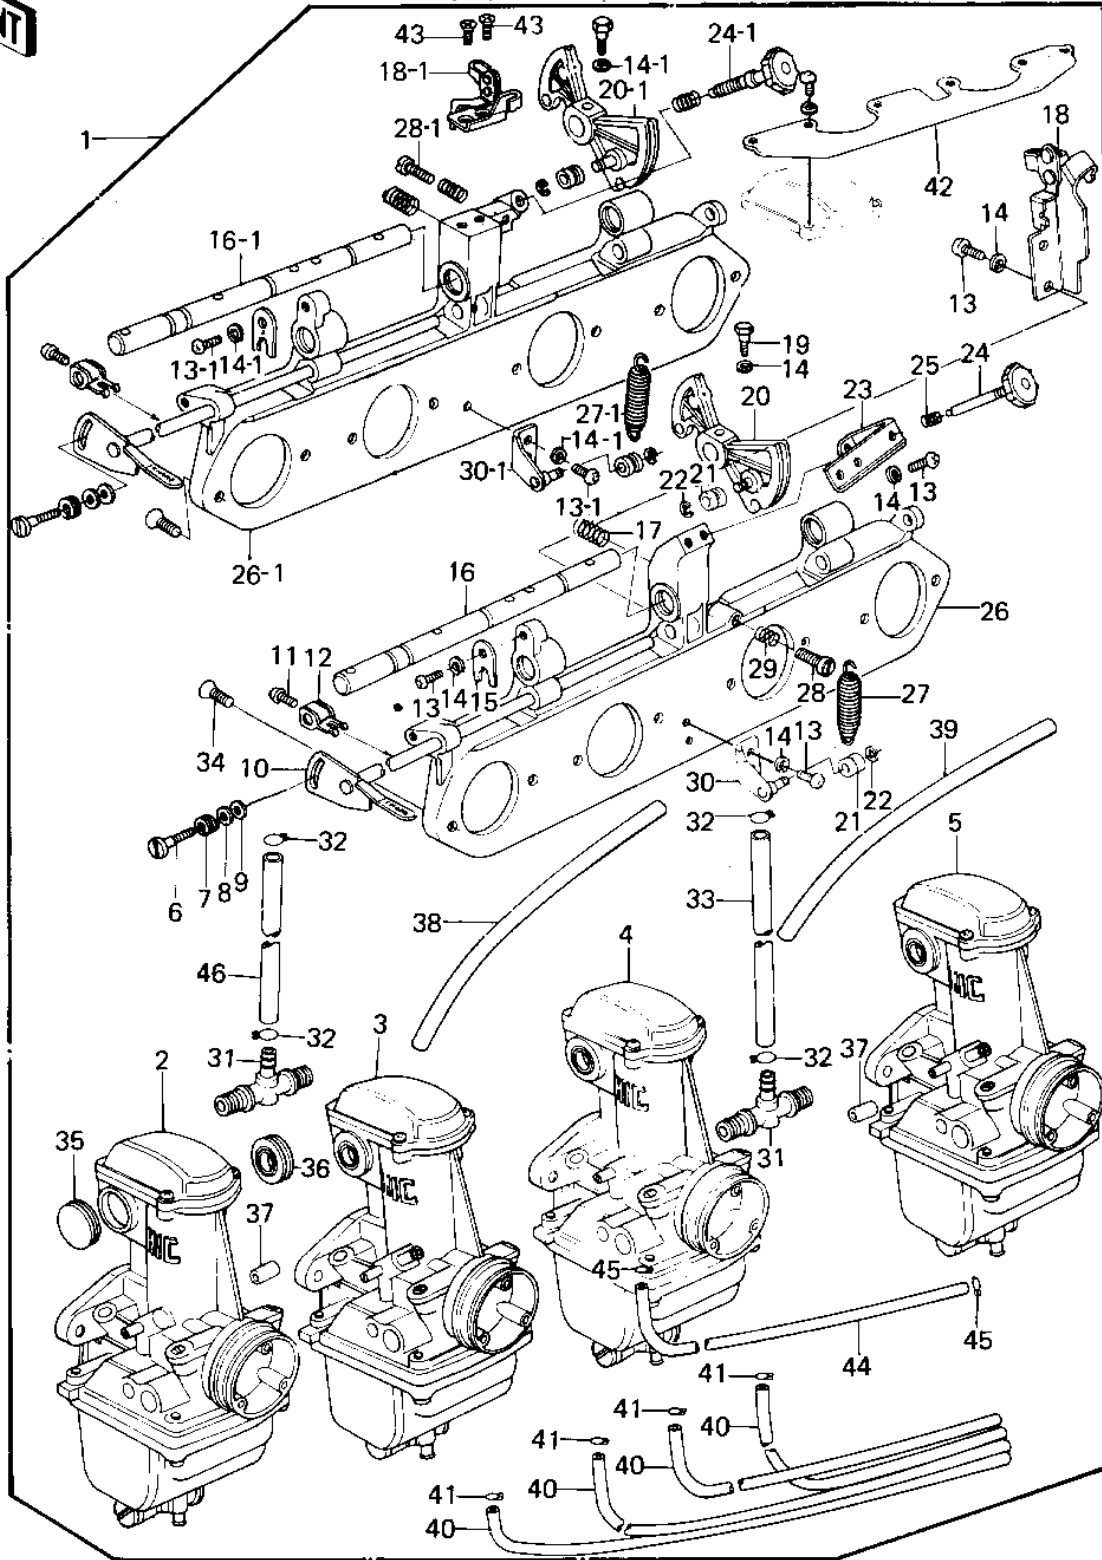

1978 KZ1000 PARTS DIAGRAM

CARBURETOR ASSY ('77-'78 A1/A2/A2A)

1978 KZ1000 PARTS LIST

CARBURETOR ASSY ('77-'78 A1/A2/A2A)

ITEM NAME	PART NUMBER	QUANTITY
CARBURETOR ASSY (Ref # 1)	16001-1024	1
CARBURETOR ASSY (Ref # 1)	16001-1024	1
CARBURETOR ASSY (Ref # 1)	16001-1025	1
CARBURETOR ASSY (Ref # 1)	16001-1023	1
CARB ASSY,L.H OUTSID (Ref # 2)	16001-311	1
CARBURETOR L.H OUT (Ref # 2)	16001-1056	1
CARBURETOR,L.H,OUTSI (Ref # 2)	16001-1075	1
CARB ASSY,L.H INSIDE (Ref # 3)	16001-312	1
CARBURETOR,L.H.INSID (Ref # 3)	16001-1057	1
CARBURETOR,L.H INSID (Ref # 3)	16001-1076	1
CARB ASSY,R.H INSIDE (Ref # 4)	16001-313	1
CARBURETOR,R.H INSID (Ref # 4)	16001-1058	1
CARBURETOR,R.H INSID (Ref # 4)	16001-1077	1
CARB ASSY,R.H OUTSID (Ref # 5)	16001-314	1
CARBURETOR R.H OUT (Ref # 5)	16001-1059	1
CARBURETOR,R.H OUTSI (Ref # 5)	16001-1078	1
SCREW (Ref # 6)	16046-005	1
SPRING,F (Ref # 7)	16040-009	1
WASHER PLAIN 5MM (Ref # 8)	410B0500	1
WASHER,PLAIN (Ref # 9)	16039-019	1
SHAFT,STARTER PLUNGE (Ref # 10)	16041-021	1
SCREW,PAN HEAD,5X7 (Ref # 11)	16046-007	4
LEVER,STARTER PLUNGE (Ref # 12)	13168-1026	4
LEVER,STARTER PLUNGE (Ref # 12)	13168-1026	4
SCREW-PAN-CROS (Ref # 13)	220B0514A	7
SCREW-PAN-CROS (Ref # 13-1)	220B0514A	3
WASHER SPRING 5MM (Ref # 14)	461F0500	8
WASHER SPRING 5MM (Ref # 14-1)	461F0500	4
PLATE,SHAFT STOPPER (Ref # 15)	16055-012	1