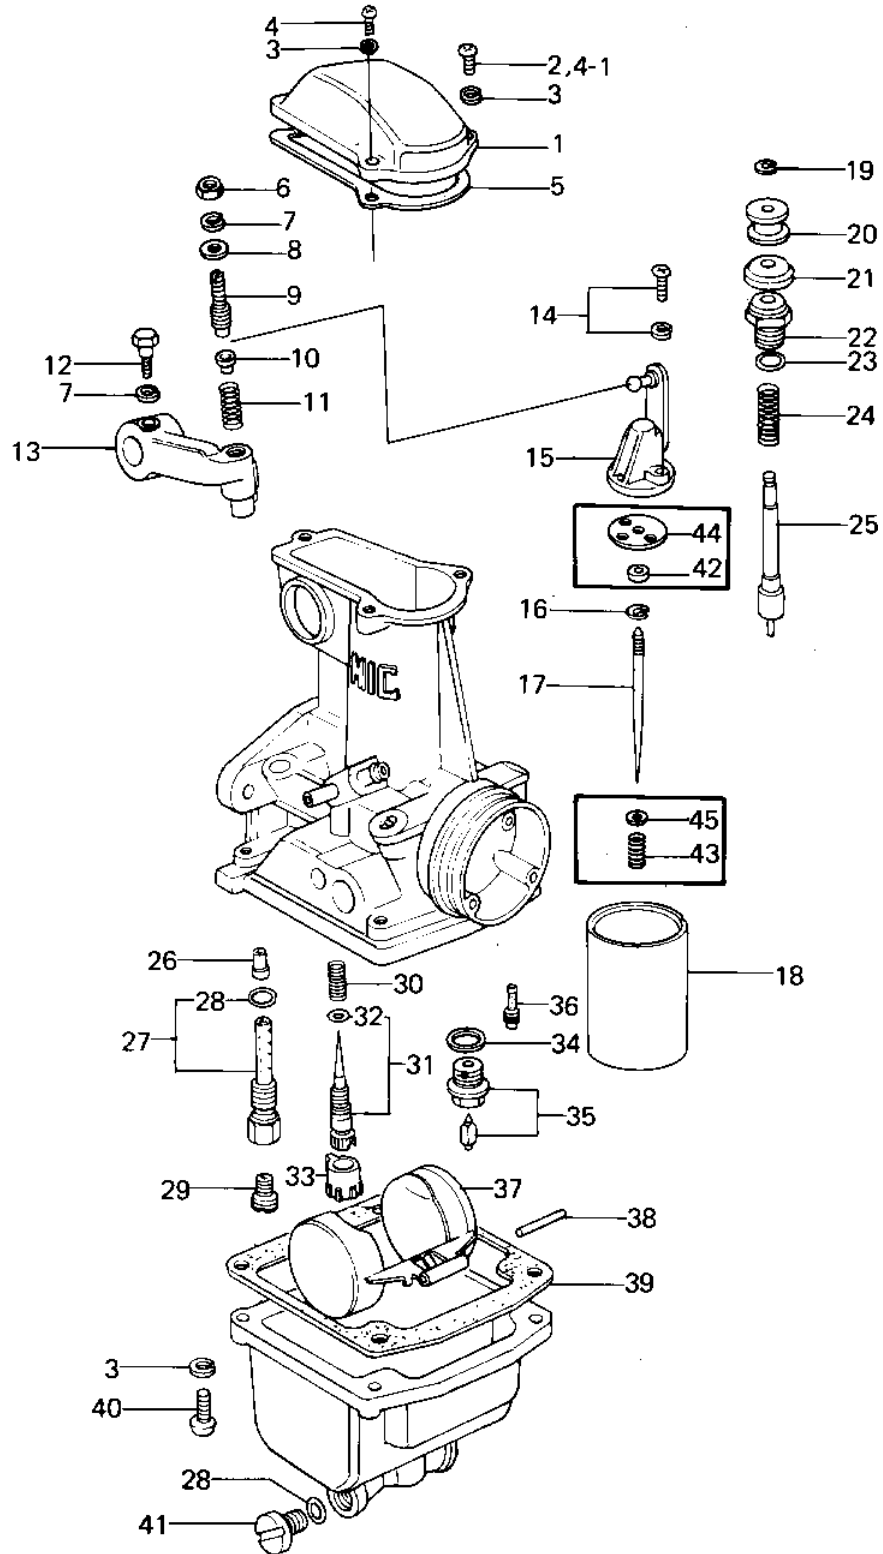

1977 KZ1000 PARTS DIAGRAM

CARBURETOR PARTS ('77-'78 A1/A2/A2A)