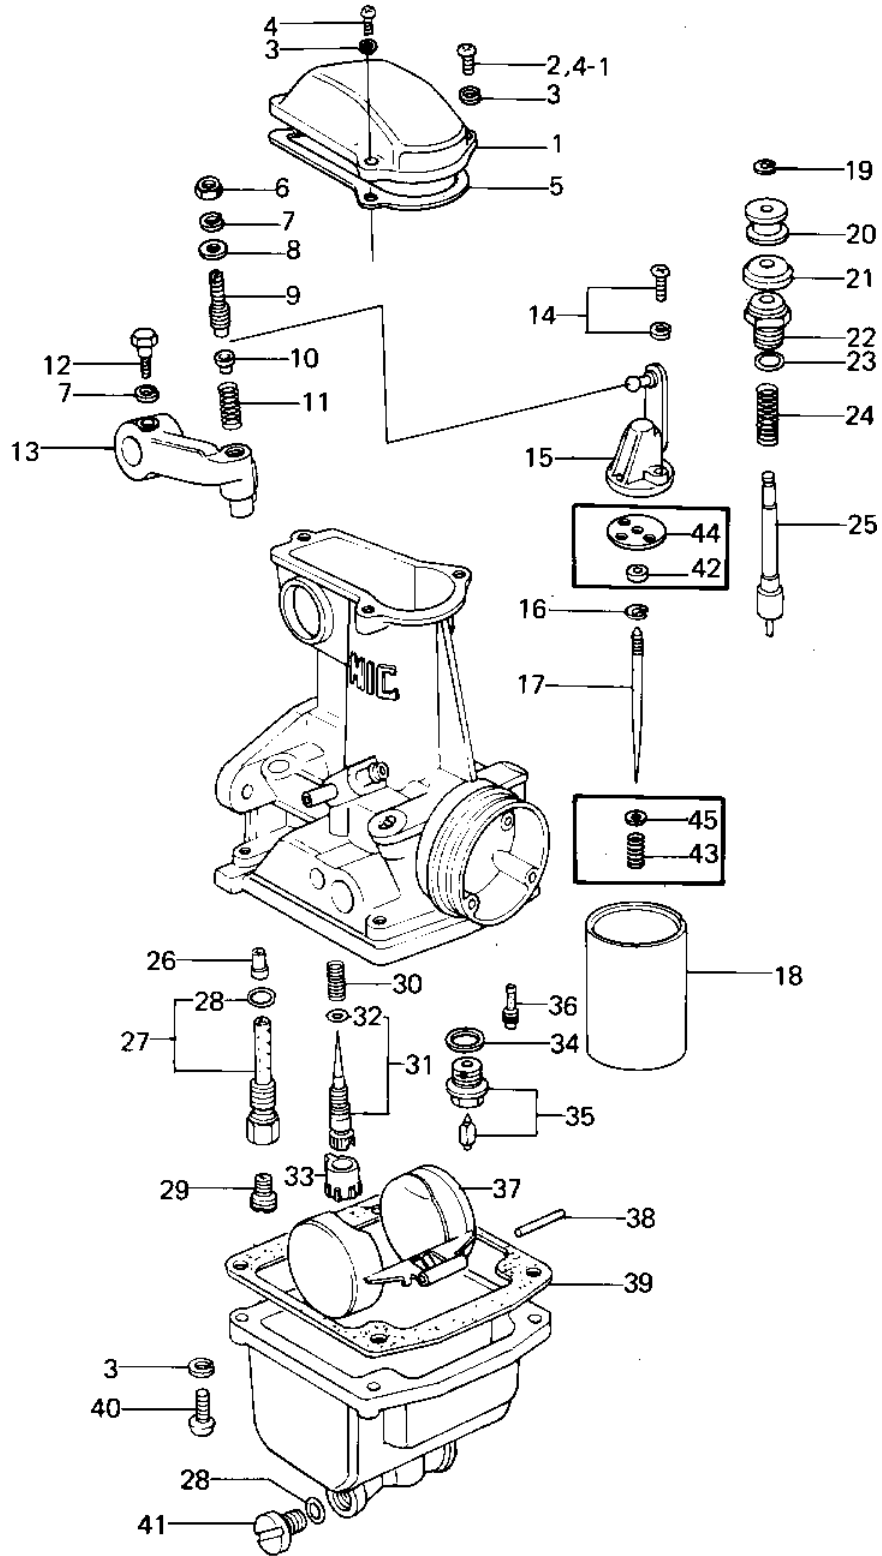

1978 KZ1000 PARTS DIAGRAM

CARBURETOR PARTS ('77-'78 A1/A2/A2A)