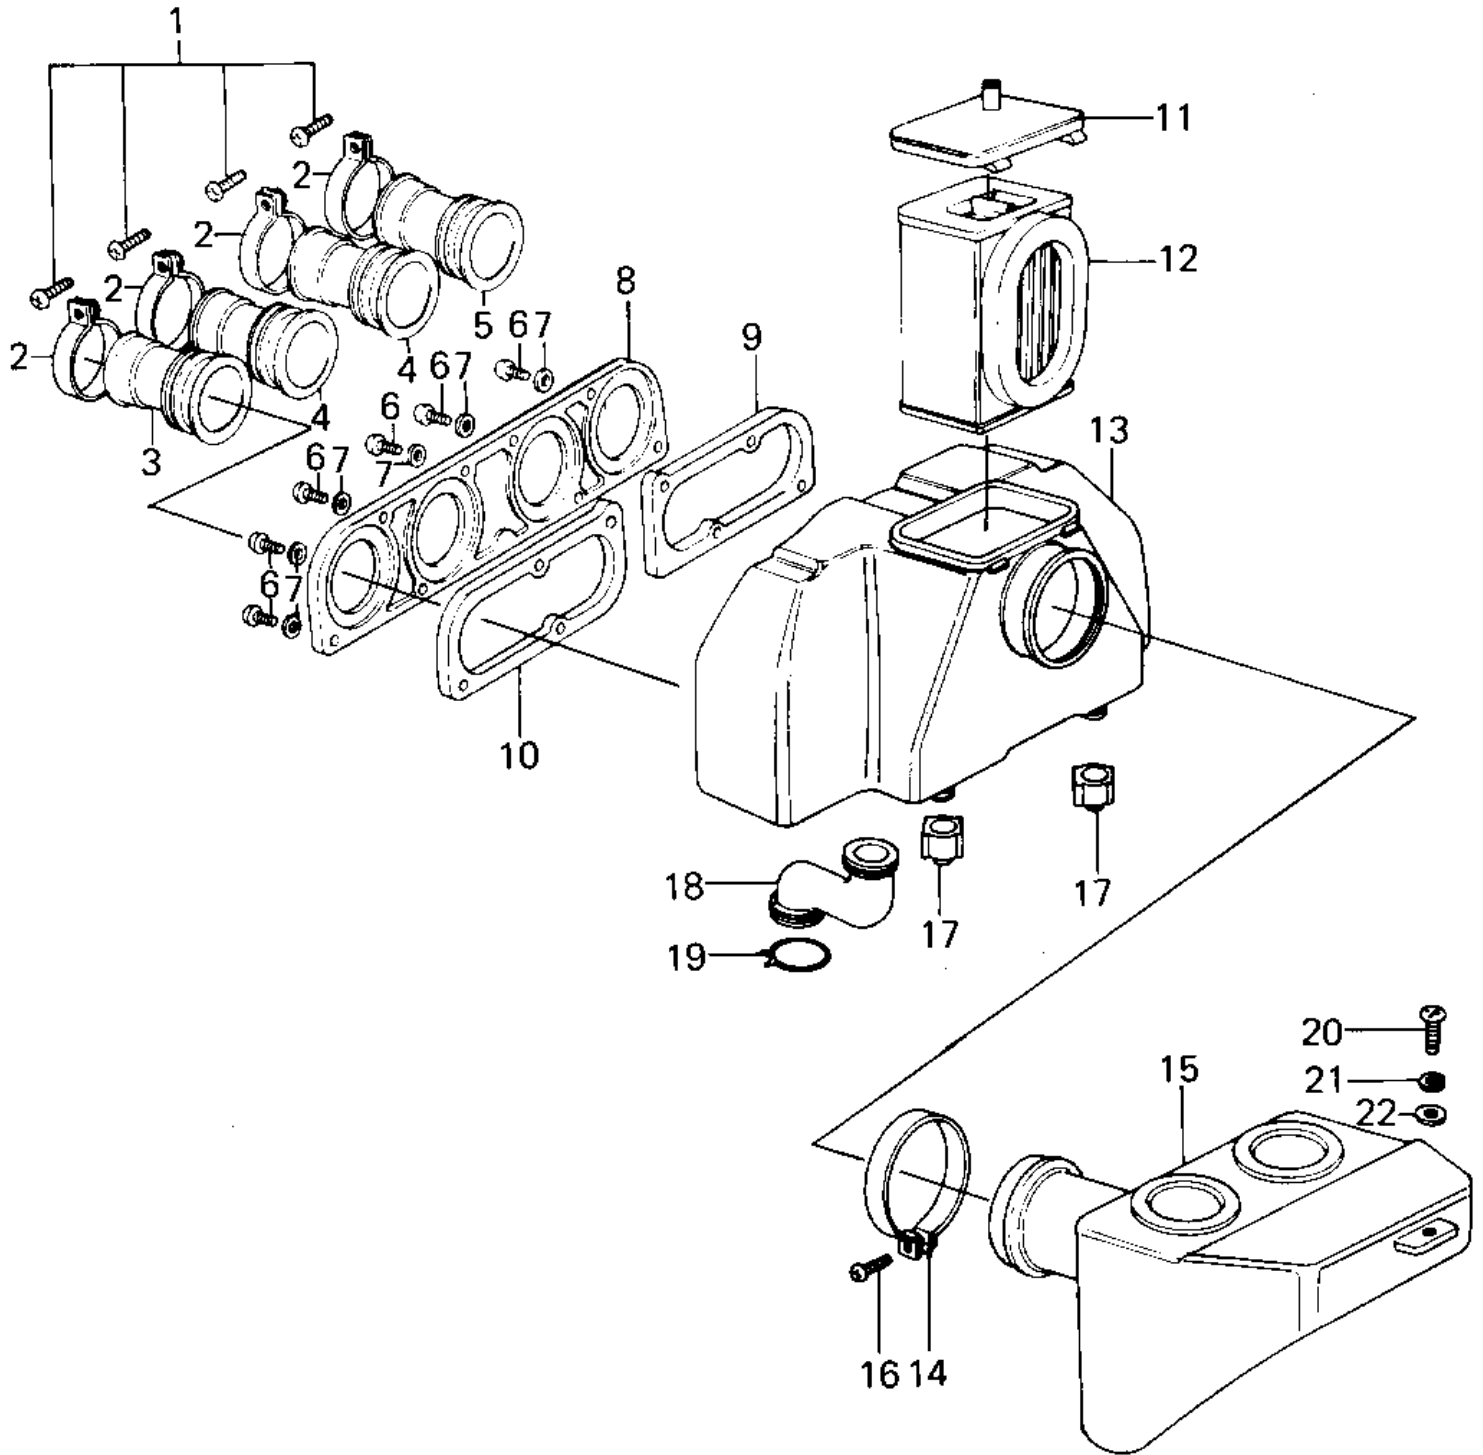

1977 KZ1000 PARTS DIAGRAM

AIR CLEANER ('77-'78 A1/A2/A2A)

1977 KZ1000 PARTS LIST

AIR CLEANER ('77-'78 A1/A2/A2A)

ITEM NAME	PART NUMBER	QUANTITY
SCREW,PAN HEAD (Ref # 1)	92011-037	4
CLAMP-INLET PIPE (Ref # 2)	92037-061	4
DUCT,AIR CLEANER,#1 (Ref # 3)	11015-053	1
DUCT,AIR CLEANER,#2, (Ref # 4)	11015-051	2
DUCT,AIR CLEANER,#4 (Ref # 5)	11015-050	1
SCREW PAN HEAD 4X16 (Ref # 6)	220B0416A	8
SCREW-PAN-CRROSS,4X1 (Ref # 6)	220B0412A	8
WASHER PLAIN 4MM (Ref # 7)	410B0400	8
PLATE,CARBURETOR HOL (Ref # 8)	11040-001	1
PLATE,CARBURETOR HOL (Ref # 9)	11040-003	1
PLATE,CARBURETOR HOL (Ref # 10)	11040-002	1
CAP,AIR CLEANER (Ref # 11)	11012-1006	1
CAP,AIR CLEANER (Ref # 11)	11012-1006	1
ELEMENT,AIR CLNR (Ref # 12)	11013-063	1
BODY,AIR CLEANER (Ref # 13)	11011-065	1
BODY,AIR CLEANER (Ref # 13)	11011-1006	1
CLAMP (Ref # 14)	92037-106	1
SILENCER (Ref # 15)	11016-009	1
BOLT,5X50 (Ref # 16)	92011-036	1
CAP,DRAIN (Ref # 17)	11012-063	2
TUBE,DRAIN (Ref # 18)	92059-124	1
CLAMP BREATHER PIPE (Ref # 19)	92037-028	1
SCREW PAN HEAD 6X16 (Ref # 20)	220B0616	1
WASHER SPRING 6MM (Ref # 21)	461F0600	1
WASHER PLAIN 6MM (Ref # 22)	410B0600	1