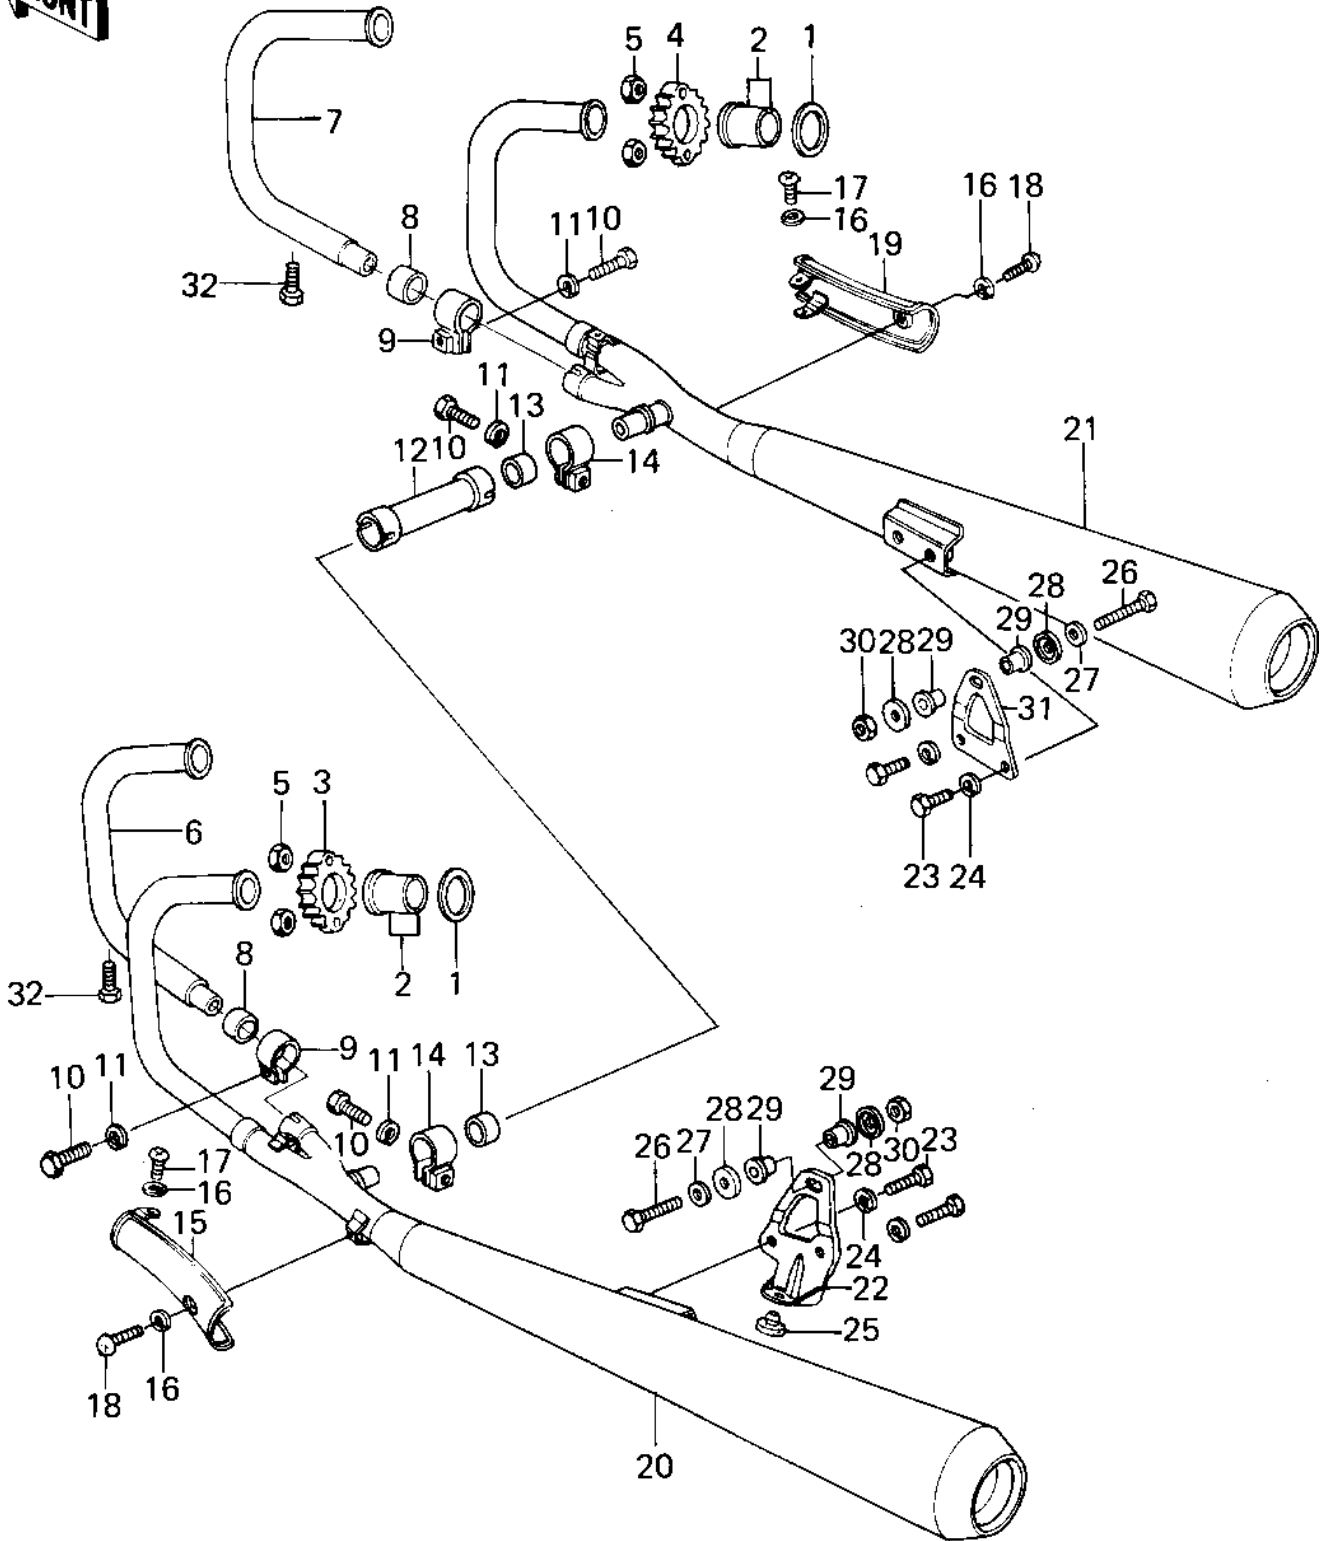

# 1977 KZ1000 PARTS DIAGRAM

MUFFLERS (77-78 A1/A2/A2A)

# 1977 KZ1000 PARTS LIST

## MUFFLERS ('77-'78 A1/A2/A2A)

ITEM NAME	PART NUMBER	QUANTITY
GASKET,EXHAUST PIPE (Ref # 1)	18067-018	4
INSERT,EXHAUST PIPE (Ref # 2)	92027-170	8
HOLDER,EXHAUST PIPE, (Ref # 3)	18069-064	2
HOLDER,EXHAUST PIPE, (Ref # 4)	18069-063	2
NUT,LOCK,8MM (Ref # 5)	92017-013	8
PIPE,EXHAUST,L.H INN (Ref # 6)	18049-119	1
PIPE,EXHAUST,L.H INN (Ref # 6)	18049-1018	1
PIPE,EXHAUST,R.H INN (Ref # 7)	18049-120	1
PIPE,EXHAUST,R.H INN (Ref # 7)	18049-1019	1
GASKET,MANIFOLD EXHA (Ref # 8)	11009-1002	2
CLAMP,MUFFLER (Ref # 9)	92037-208	2
BOLT HEX HEAD 8X32 (Ref # 10)	110G0832	2
WASHER SPRING 8MM (Ref # 11)	461F0800	4
PIPE,MUFFLER CONNECT (Ref # 12)	18039-025	1
GASKET,EXHAUST PIPE (Ref # 13)	11009-1001	2
LAMP,CONNECTING PIP (Ref # 14)	92037-185 C	2
COVER,MUFFLER,L.H (Ref # 15)	18057-051	1
WASHER SPRING 6MM (Ref # 16)	461F0600	4
SCREW PAN HEAD 6X40 (Ref # 17)	220B0640	2
UNAVAILABLE IN PRICE BOOK (Ref # 18)	92011039	2
COVER,MUFFLER,R.H (Ref # 19)	18057-052	1
MUFFLER,L.H. (Ref # 20)	18001-1007	1
MUFFLER,L.H. (Ref # 20)	18001-1007	1
MUFFLER ASSY,L.H (Ref # 20)	18001-1022	1
MUFFLER ASSY,R.H. (Ref # 21)	18001-1008	1
MUFFLER ASSY,R.H. (Ref # 21)	18001-1008	1
MUFFLER ASSY,R.H (Ref # 21)	18001-1023	1
BRACKET,MUFFLER,R.H (Ref # 22)	18024-038	1
BOLT-SMALL-UPSET,8X1 (Ref # 23)	110B0814	4

### MUFFLERS ('77-'78 A1/A2/A2A)

ITEM NAME	PART NUMBER	QUANTITY
WASHER SPRING 8MM (Ref # 24)	461F0800	4
DAMPER RUBB MAIN STA (Ref # 25)	92075-015	1
BOLT-HEX HEAD,10X60 (Ref # 26)	92007-050	2
WASHER PLAIN 10MM (Ref # 27)	410B1000	2
WASHER,PLAIN (Ref # 28)	92022-328	4
BUSHING,MUFFLER FITT (Ref # 29)	92092-010	4
NUT,LOCK,10MM (Ref # 30)	92019-021	2
BRACKET, MUFFLER (Ref # 31)	18024-035	1
BOLT (6X10) (Ref # 32)	110N0610	4