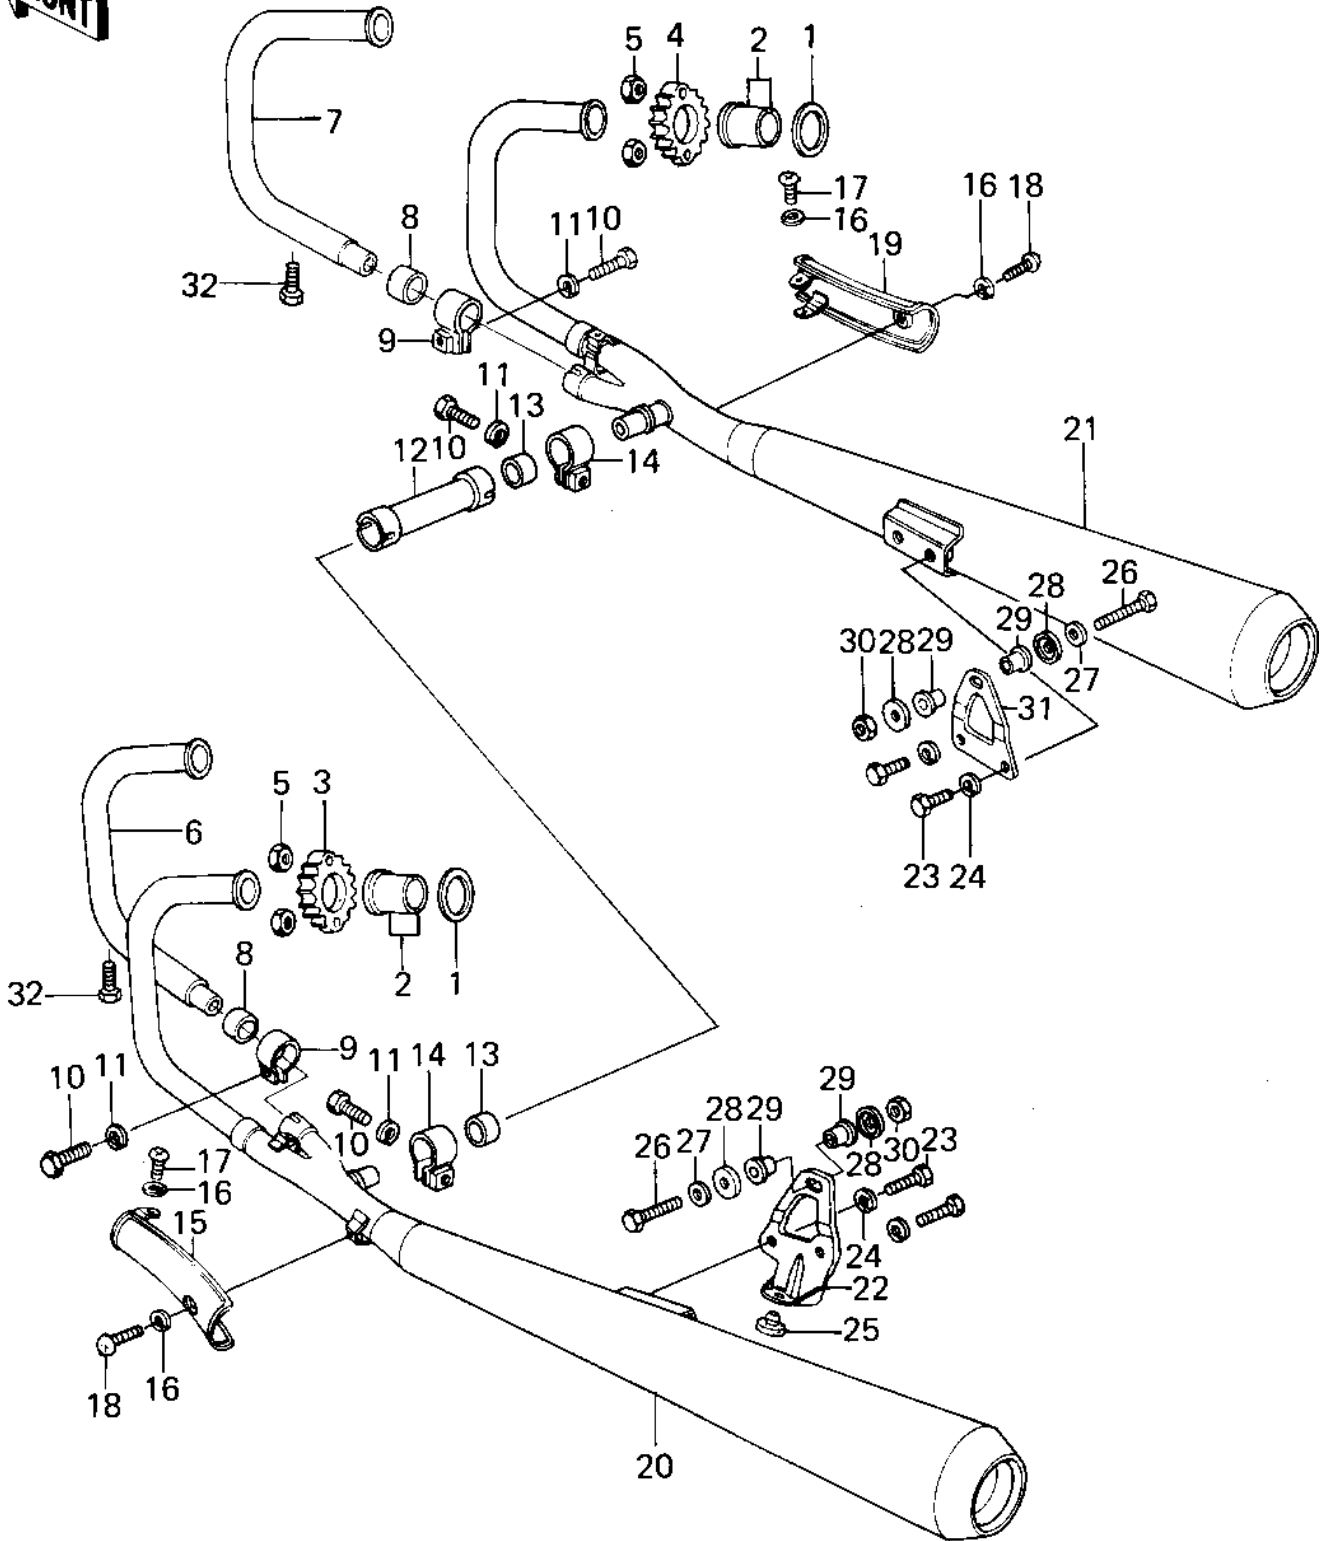

1978 KZ1000 PARTS DIAGRAM

MUFFLERS (77-78 A1/A2/A2A)

1978 KZ1000 PARTS LIST

MUFFLERS ('77-'78 A1/A2/A2A)

ITEM NAME	PART NUMBER	QUANTITY
GASKET,EXHAUST PIPE (Ref # 1)	18067-018	4
INSERT,EXHAUST PIPE (Ref # 2)	92027-170	8
HOLDER,EXHAUST PIPE, (Ref # 3)	18069-064	2
HOLDER,EXHAUST PIPE, (Ref # 4)	18069-063	2
NUT,LOCK,8MM (Ref # 5)	92017-013	8
PIPE,EXHAUST,L.H INN (Ref # 6)	18049-119	1
PIPE,EXHAUST,L.H INN (Ref # 6)	18049-1018	1
PIPE,EXHAUST,R.H INN (Ref # 7)	18049-120	1
PIPE,EXHAUST,R.H INN (Ref # 7)	18049-1019	1
GASKET,MANIFOLD EXHA (Ref # 8)	11009-1002	2
CLAMP,MUFFLER (Ref # 9)	92037-208	2
BOLT HEX HEAD 8X32 (Ref # 10)	110G0832	2
WASHER SPRING 8MM (Ref # 11)	461F0800	4
PIPE,MUFFLER CONNECT (Ref # 12)	18039-025	1
GASKET,EXHAUST PIPE (Ref # 13)	11009-1001	2
LAMP,CONNECTING PIP (Ref # 14)	92037-185 C	2
COVER,MUFFLER,L.H (Ref # 15)	18057-051	1
WASHER SPRING 6MM (Ref # 16)	461F0600	4
SCREW PAN HEAD 6X40 (Ref # 17)	220B0640	2
UNAVAILABLE IN PRICE BOOK (Ref # 18)	92011039	2
COVER,MUFFLER,R.H (Ref # 19)	18057-052	1
MUFFLER,L.H. (Ref # 20)	18001-1007	1
MUFFLER,L.H. (Ref # 20)	18001-1007	1
MUFFLER ASSY,L.H (Ref # 20)	18001-1022	1
MUFFLER ASSY,R.H. (Ref # 21)	18001-1008	1
MUFFLER ASSY,R.H. (Ref # 21)	18001-1008	1
MUFFLER ASSY,R.H (Ref # 21)	18001-1023	1
BRACKET,MUFFLER,R.H (Ref # 22)	18024-038	1
BOLT-SMALL-UPSET,8X1 (Ref # 23)	110B0814	4

1978 KZ1000 PARTS LIST

MUFFLERS ('77-'78 A1/A2/A2A)

ITEM NAME	PART NUMBER	QUANTITY
WASHER SPRING 8MM (Ref # 24)	461F0800	4
DAMPER RUBB MAIN STA (Ref # 25)	92075-015	1
BOLT-HEX HEAD,10X60 (Ref # 26)	92007-050	2
WASHER PLAIN 10MM (Ref # 27)	410B1000	2
WASHER,PLAIN (Ref # 28)	92022-328	4
BUSHING,MUFFLER FITT (Ref # 29)	92092-010	4
NUT,LOCK,10MM (Ref # 30)	92019-021	2
BRACKET, MUFFLER (Ref # 31)	18024-035	1
BOLT (6X10) (Ref # 32)	110N0610	4