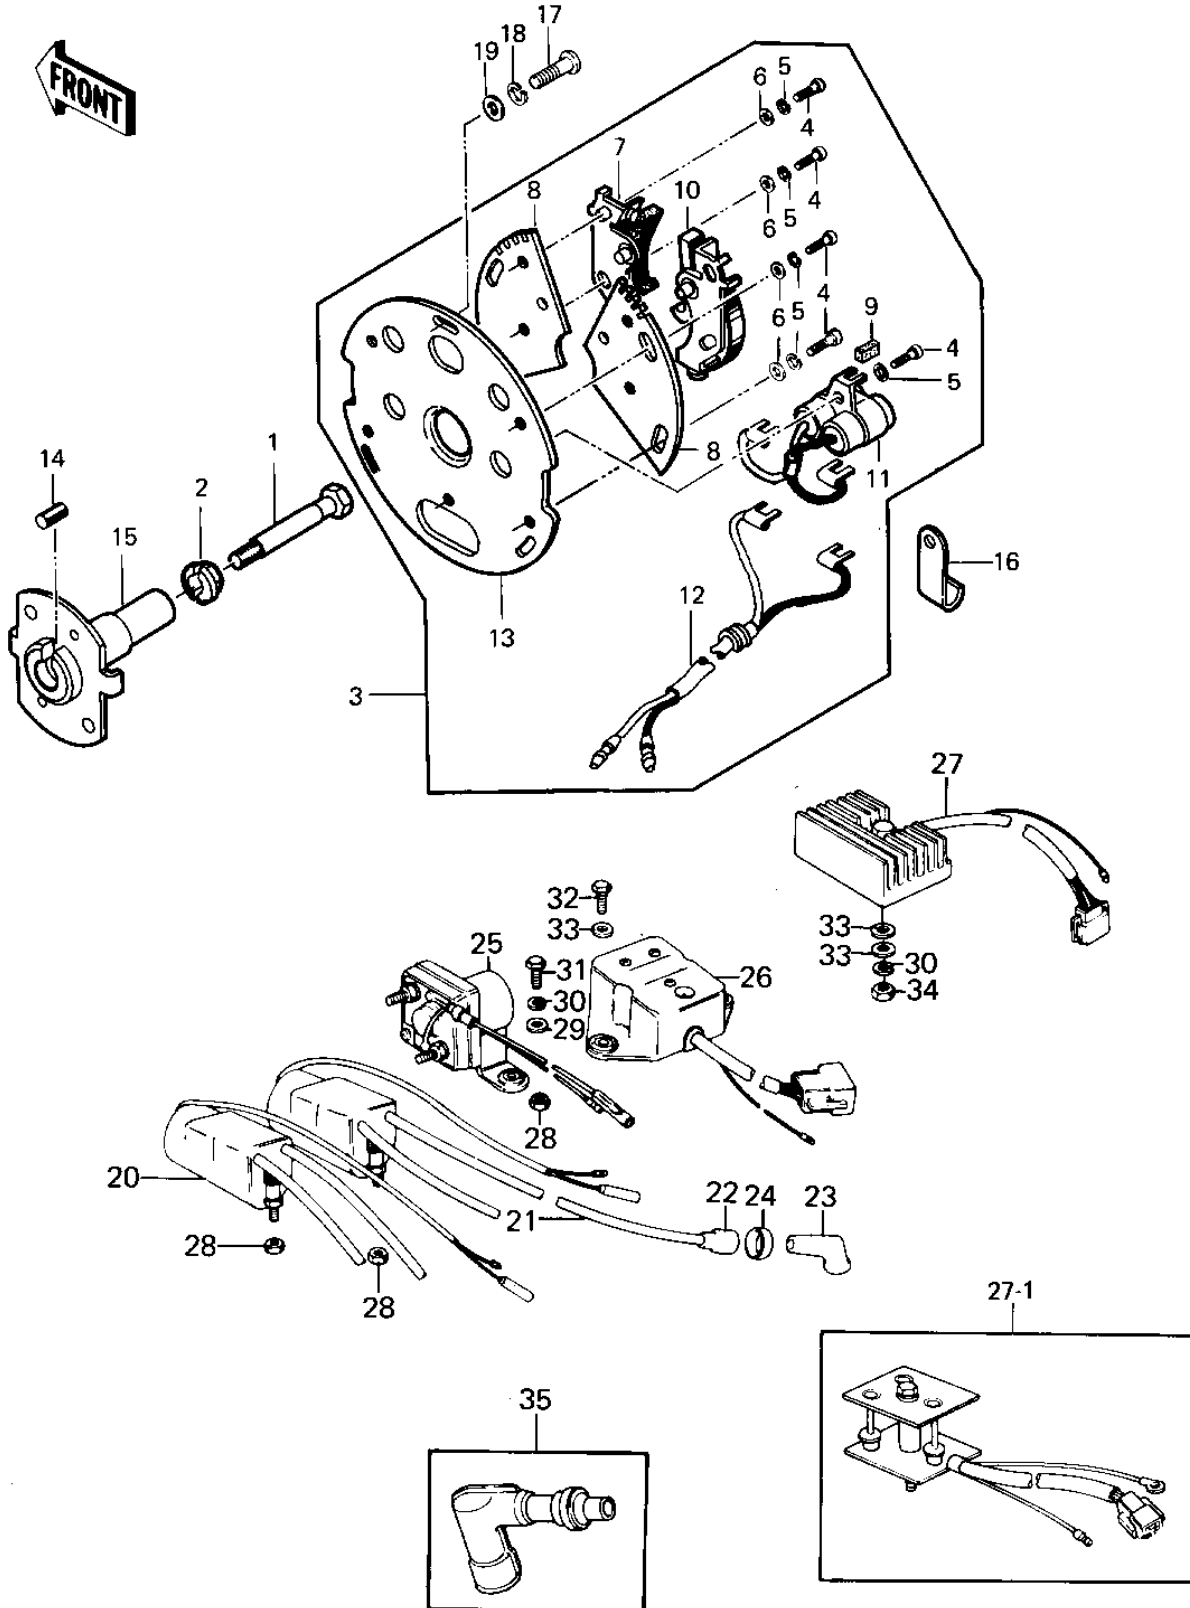

# 1977 KZ1000 PARTS DIAGRAM

IGNITION/REGULATOR/RECTIFIER ('77-'78 A1)

# 1977 KZ1000 PARTS LIST

IGNITION/REGULATOR/RECTIFIER ('77-'78 A1)

ITEM NAME	PART NUMBER	QUANTITY
BOLT,SPARK ADVANCER (Ref # 1)	92001-113	1
WASHER,SPARK ADVANCE (Ref # 2)	92022-244	1
BREAKER,CONTACT (Ref # 3)	21135-011	1
SCREW PAN HEAD 4X8 (Ref # 4)	220B0408A	9
WASHER SPRING 4MM (Ref # 5)	461F0400	9
WASHER PLAIN 4MM (Ref # 6)	410B0400	9
BREAKER,CONTACT (Ref # 7)	21008-028	1
PLATE,CONTACT BREAKER (Ref # 8)	21156-010	2
FELT OIL (Ref # 9)	21019-005	1
BREAKER,CONTACT (Ref # 10)	21008-027	1
CONDENSER (Ref # 11)	21013-035	1
WIRING HARNESS,BRAKE (Ref # 12)	21029-037	1
PLATE,CONTACT BREAKER (Ref # 13)	21021-004	1
PIN-SPRING,4X8 (Ref # 14)	92042-034	1
ADVANCER,SPARK (Ref # 15)	21148-010	1
ADVANCER ASSY,SPARK (Ref # 15)	21148-1003	1
CLAMP,WIRING HARNESS (Ref # 16)	21126-008	4
SCREW PAN HEAD 5X12 (Ref # 17)	220B0512A	3
WASHER SPRING 5MM (Ref # 18)	461F0500	3
WASHER PLAIN 5MM (Ref # 19)	411B0500	3
IGNITION COIL (Ref # 20)	21121-1003	1
IGNITION COIL (Ref # 20)	21121-1003	1
COIL,IGNITION,#2&3 (Ref # 21)	21121-1004	1
GROMMET,HIGH TENSION (Ref # 22)	21131-005	4
CAP SPARK PLUG (Ref # 23)	21160-020	4
GROMMET,PLUG CAP (Ref # 24)	21131-006	4
SWITCH ASSY,MAGNETIC (Ref # 25)	27010-1023	1
SWITCH ASSY,MAGNETIC (Ref # 25)	27010-1023	1
REGULATOR (Ref # 26)	21066-025	1

## 1977 KZ1000 PARTS LIST

IGNITION/REGULATOR/RECTIFIER ('77-'78 A1)

ITEM NAME	PART NUMBER	QUANTITY
SET,RECTIFIER (Ref # 27)	21061-1002	1
SET,RECTIFIER (Ref # 27-1)	21061-1002	1
NUT,LOCK 6MM (Ref # 28)	92017-014	6
WASHER 6.5X22X1.6T (Ref # 29)	92022-237	2
WASHER SPRING 6MM (Ref # 30)	461F0600	3
BOLT-UPSET,6X20 (Ref # 31)	110B0620	2
BOLT-UPSET 6X14 (Ref # 31)	110B0614	2
BOLT-UPSET,6X12 (Ref # 32)	110B0612	2
WASHER PLAIN 6MM (Ref # 33)	410B0600	4
NUT 6MM (Ref # 34)	311B0600	1
CAP,SPARK PLUG (Ref # 35)	21160-005	4