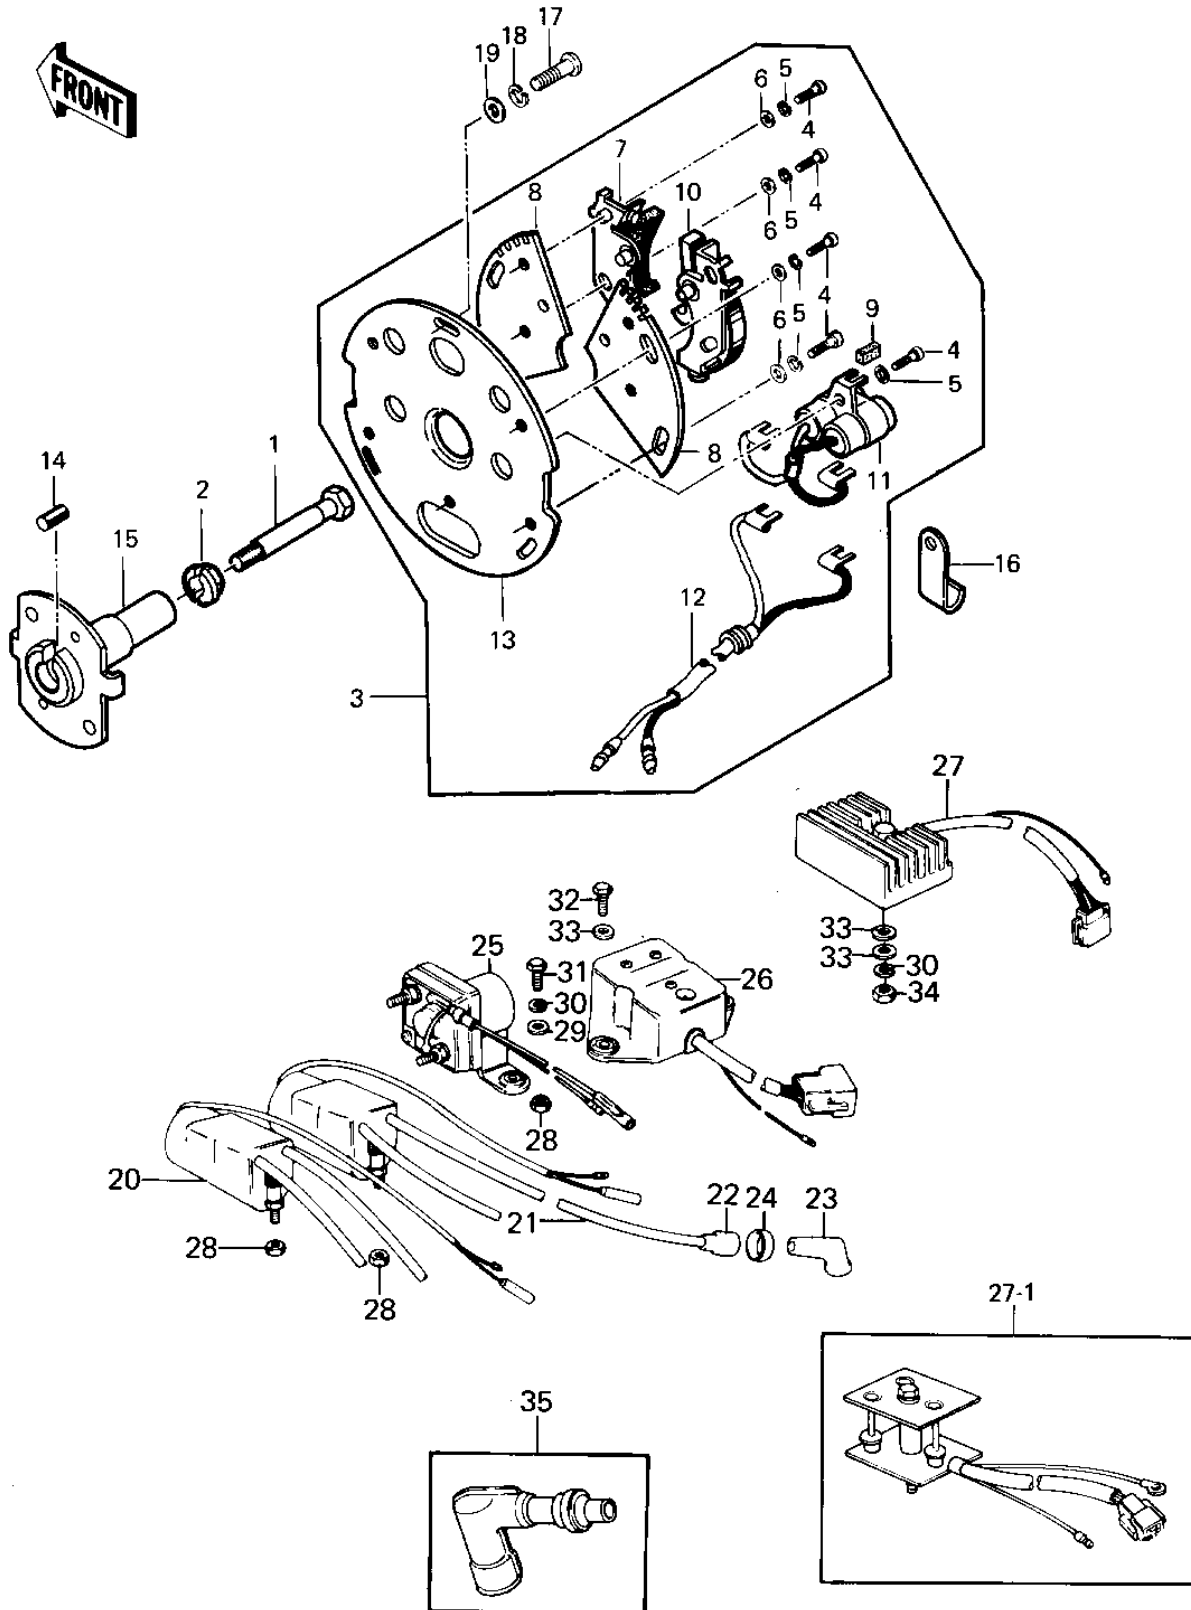

# 1978 KZ1000 PARTS DIAGRAM

IGNITION/REGULATOR/RECTIFIER ('77-'78 A1)

# 1978 KZ1000 PARTS LIST

IGNITION/REGULATOR/RECTIFIER ('77-'78 A1)

ITEM NAME	PART NUMBER	QUANTITY
BOLT,SPARK ADVANCER (Ref # 1)	92001-113	1
WASHER,SPARK ADVANCE (Ref # 2)	92022-244	1
BREAKER,CONTACT (Ref # 3)	21135-011	1
SCREW PAN HEAD 4X8 (Ref # 4)	220B0408A	9
WASHER SPRING 4MM (Ref # 5)	461F0400	9
WASHER PLAIN 4MM (Ref # 6)	410B0400	9
BREAKER,CONTACT (Ref # 7)	21008-028	1
PLATE,CONTACT BREAKER (Ref # 8)	21156-010	2
FELT OIL (Ref # 9)	21019-005	1
BREAKER,CONTACT (Ref # 10)	21008-027	1
CONDENSER (Ref # 11)	21013-035	1
WIRING HARNESS,BRAKE (Ref # 12)	21029-037	1
PLATE,CONTACT BREAKER (Ref # 13)	21021-004	1
PIN-SPRING,4X8 (Ref # 14)	92042-034	1
ADVANCER,SPARK (Ref # 15)	21148-010	1
ADVANCER ASSY,SPARK (Ref # 15)	21148-1003	1
CLAMP,WIRING HARNESS (Ref # 16)	21126-008	4
SCREW PAN HEAD 5X12 (Ref # 17)	220B0512A	3
WASHER SPRING 5MM (Ref # 18)	461F0500	3
WASHER PLAIN 5MM (Ref # 19)	411B0500	3
IGNITION COIL (Ref # 20)	21121-1003	1
IGNITION COIL (Ref # 20)	21121-1003	1
COIL,IGNITION,#2&3 (Ref # 21)	21121-1004	1
GROMMET,HIGH TENSION (Ref # 22)	21131-005	4
CAP SPARK PLUG (Ref # 23)	21160-020	4
GROMMET,PLUG CAP (Ref # 24)	21131-006	4
SWITCH ASSY,MAGNETIC (Ref # 25)	27010-1023	1
SWITCH ASSY,MAGNETIC (Ref # 25)	27010-1023	1
REGULATOR (Ref # 26)	21066-025	1

# 1978 KZ1000 PARTS LIST

IGNITION/REGULATOR/RECTIFIER ('77-'78 A1)

ITEM NAME	PART NUMBER	QUANTITY
SET,RECTIFIER (Ref # 27)	21061-1002	1
SET,RECTIFIER (Ref # 27-1)	21061-1002	1
NUT,LOCK 6MM (Ref # 28)	92017-014	6
WASHER 6.5X22X1.6T (Ref # 29)	92022-237	2
WASHER SPRING 6MM (Ref # 30)	461F0600	3
BOLT-UPSET,6X20 (Ref # 31)	110B0620	2
BOLT-UPSET 6X14 (Ref # 31)	110B0614	2
BOLT-UPSET,6X12 (Ref # 32)	110B0612	2
WASHER PLAIN 6MM (Ref # 33)	410B0600	4
NUT 6MM (Ref # 34)	311B0600	1
CAP,SPARK PLUG (Ref # 35)	21160-005	4